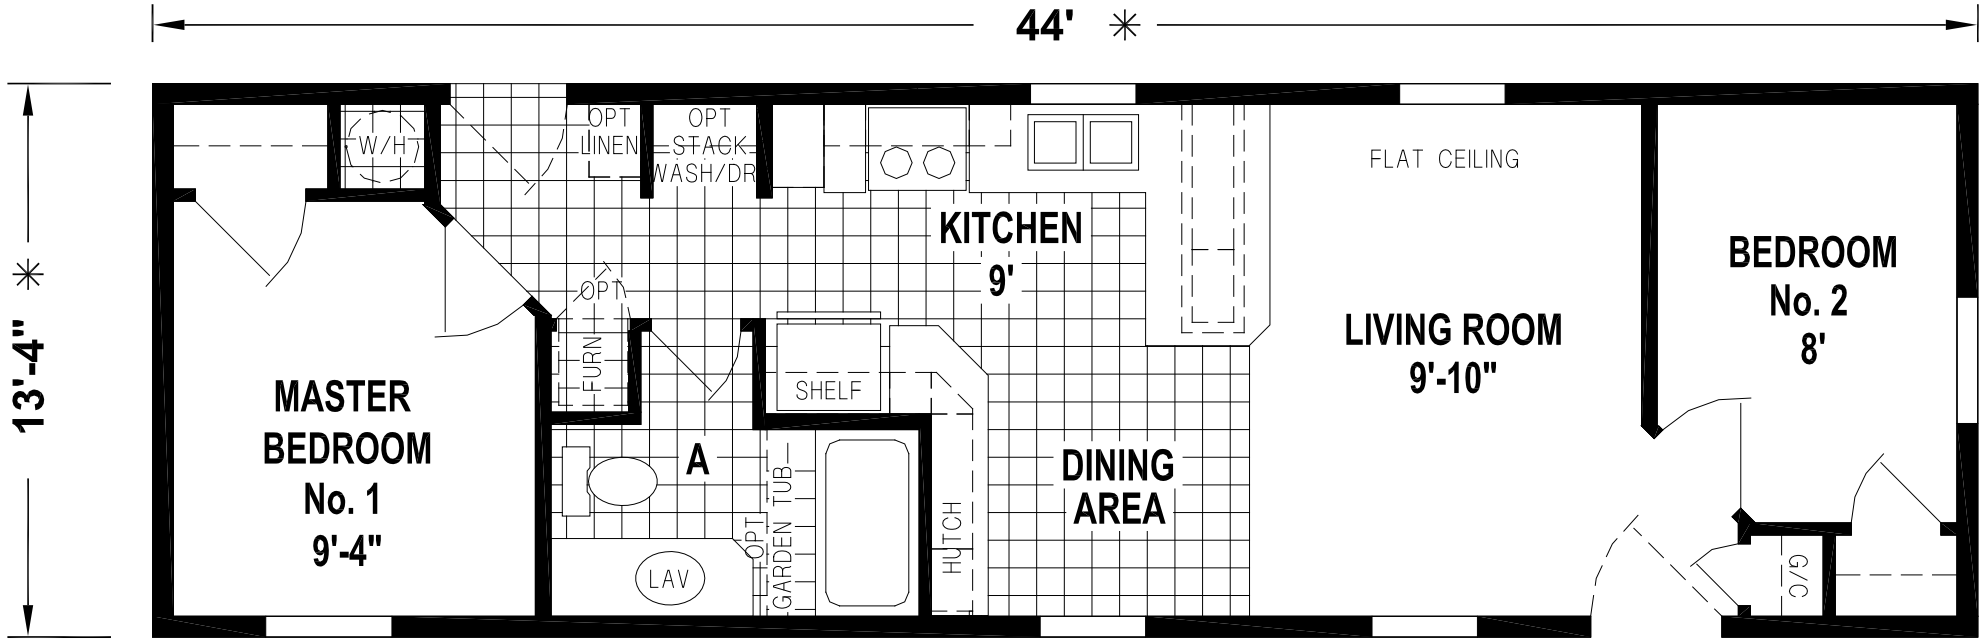

Lehigh

Sunwood Single Section Series

Factory Expo

"Factory Direct Value" HOME CENTERS

2 Bedroom, 1 Bath
Approx. 601 Sq. Ft.

Last Updated: 6-30-15

Factory Expo Home Centers
77 Horseshoe Road
Leola, PA 17540

I authorize Factory Expo to build my house, per this plan.