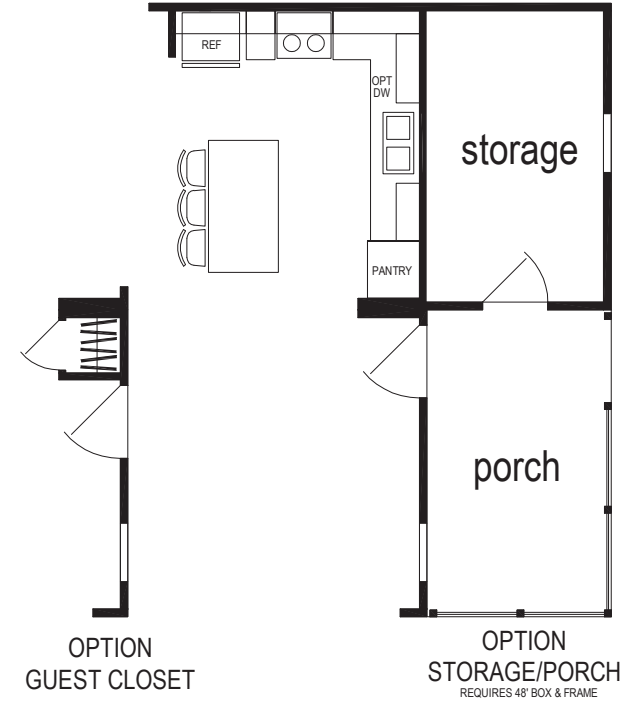

# Mantua

Lexington Limited Series

1,040 SQ. FT. (Approximate) 2 Bedroom, 1 Bath

Last Updated: 8-13-24

**CHAMPION HOMES CENTER**  
77 Horseshoe Rd.  
Leola, PA 17540

**PennsylvaniaFactoryDirect.com | 1-800-654-8392**