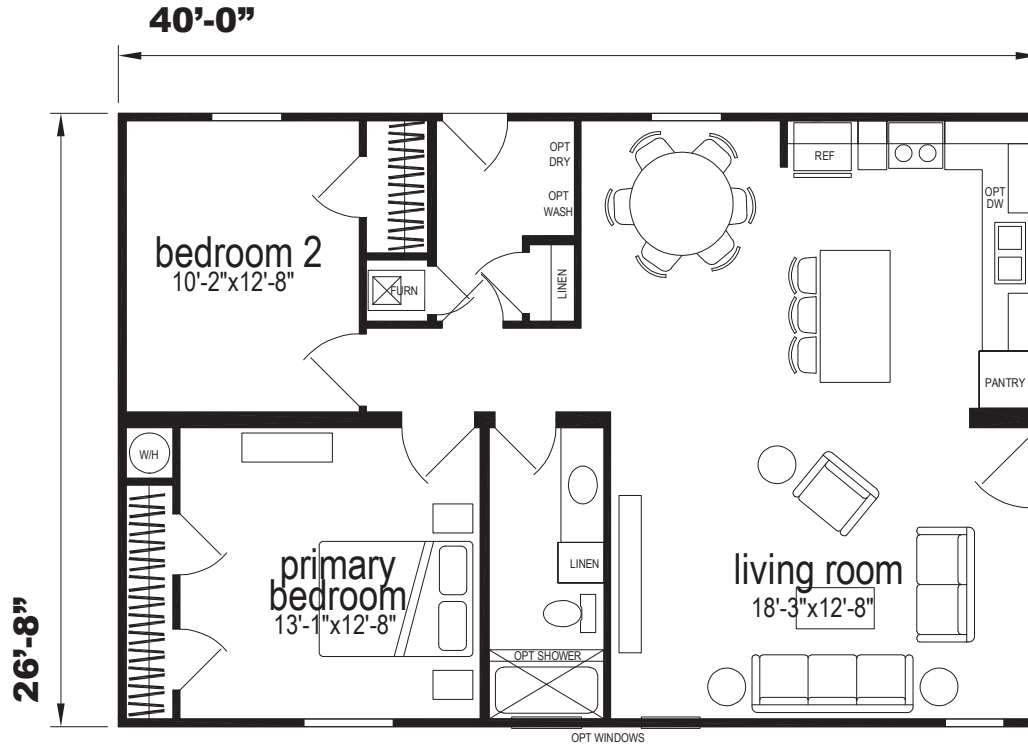

# Mantua

Lexington Limited Series

1,040 SQ. FT. (Approximate) 2 Bedroom, 1 Bath

Last Updated: 8-13-24

**CHAMPION HOMES CENTER**  
77 Horseshoe Rd.  
Leola, PA 17540

**PennsylvaniaFactoryDirect.com | 1-800-654-8392**