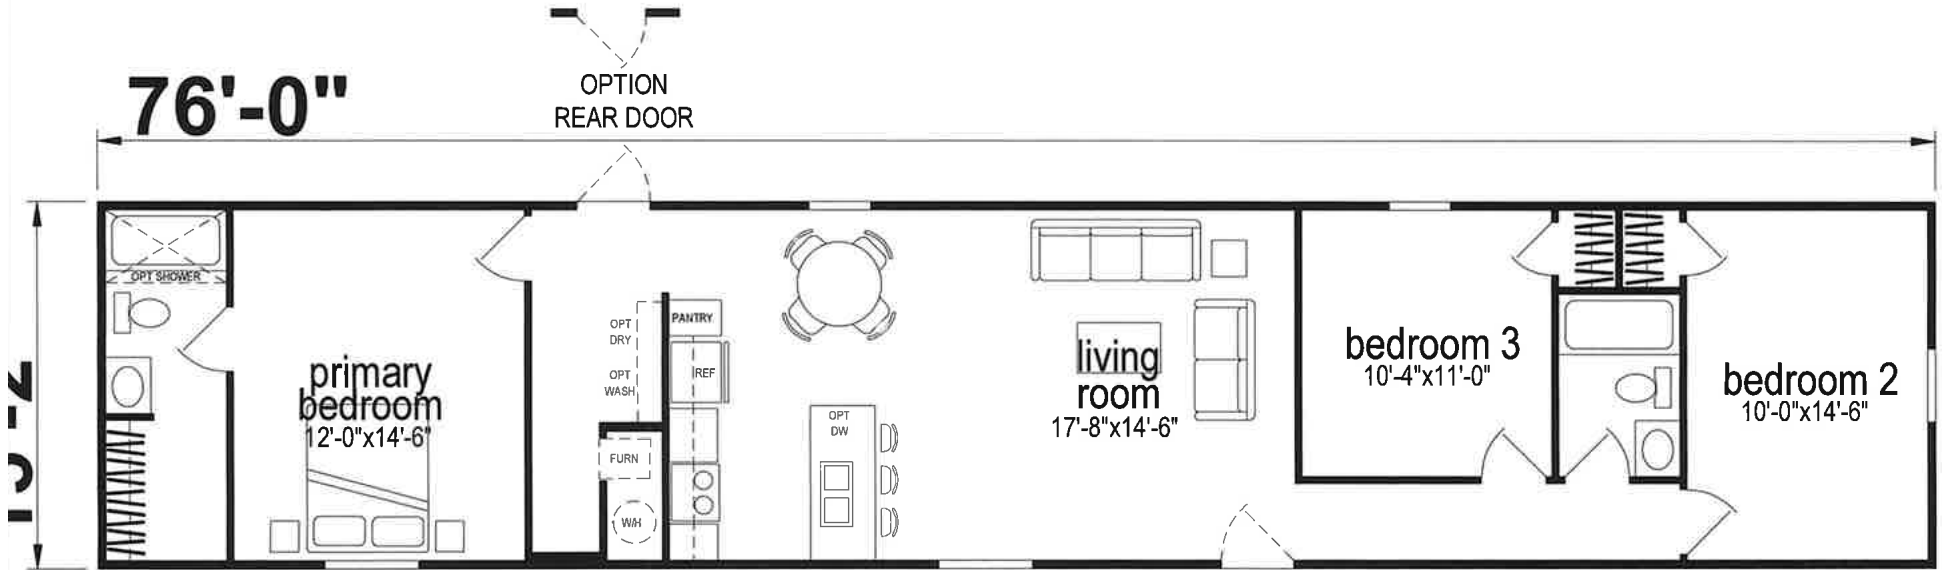

Markleton

Lake Manor Series

1,152 SQ. FT. (Approximate) 3 Bedroom, 2 Bath

Last Updated: 11-1-23

CHAMPION HOMES CENTER
77 Horseshoe Rd.
Leola, PA 17540

PennsylvaniaFactoryDirect.com | 1-800-654-8392

IMPORTANT: Champion Homes reserves the right to modify, cancel or substitute products or features of this event at any time without prior notice or obligation. Pictures and other promotional materials are representative and may depict or contain floor plans, square footages, elevations, options, upgrades, extra design features, decorations, floor coverings, specialty light fixtures, custom paint and wall coverings, window treatments, landscaping, sound and alarm systems, furnishings, appliances, and other designer/decorator features and amenities that are not included as part of the home and/or may not be available at all locations. Home, pricing and community information is subject to change, and homes to prior sale, at any time without notice or obligation. ©2023 Champion Homes. All rights reserved.