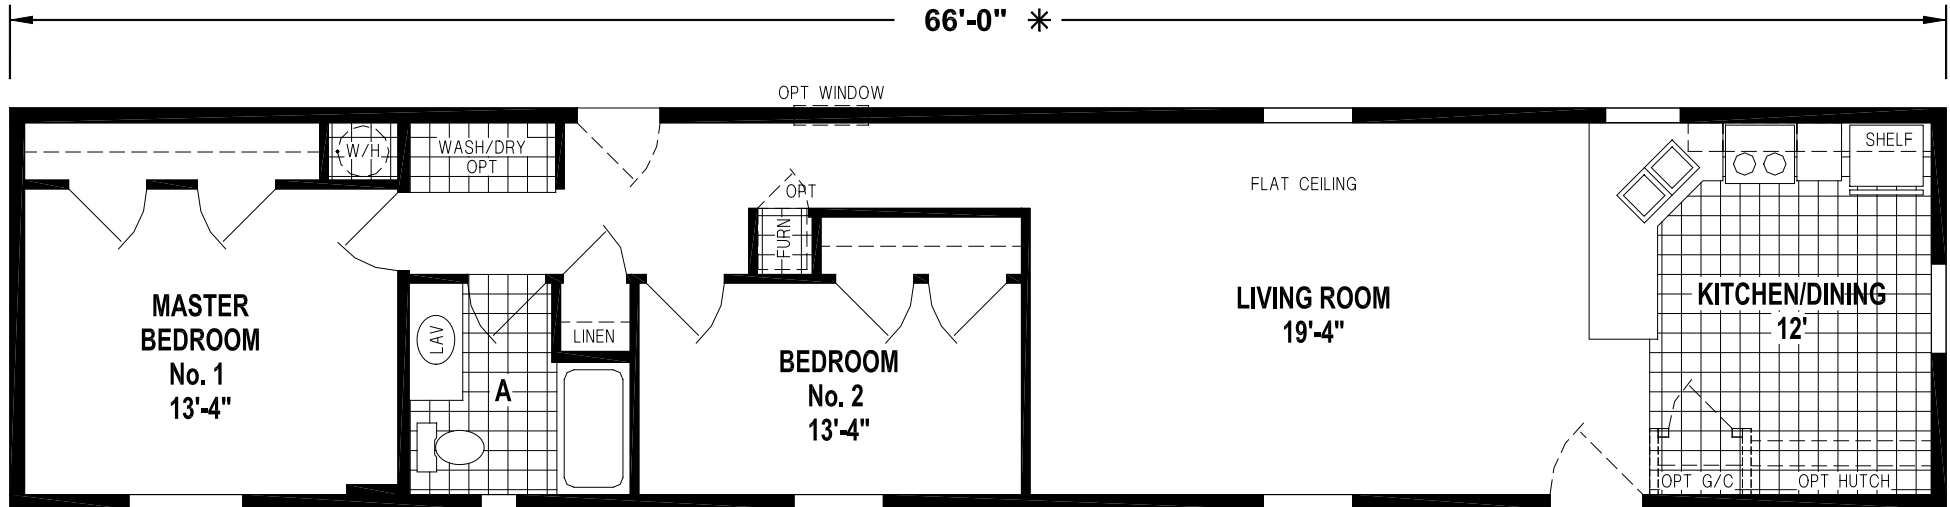

# Maywood

Sunwood Single Section Series

# Factory Expo

"Factory Direct Value" HOME CENTERS

2 Bedroom, 1 Bath  
Approx. 902 Sq. Ft.

Last Updated: 11-25-14

Factory Expo Home Centers  
77 Horseshoe Road  
Leola, PA 17540

I authorize Factory Expo to build my house, per this plan.