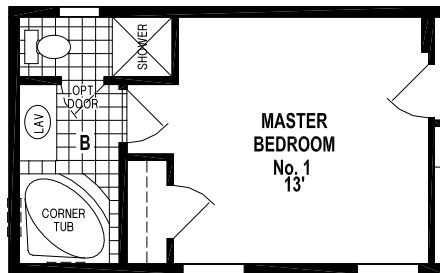

# Factory Expo

"Factory Direct Value" HOME CENTERS

2 Bedroom, 2 Bath  
Approx. 956 Sq. Ft.

Last Updated: 6-30-15

OPTION CORNER TUB BATH

Factory Expo Home Centers  
77 Horseshoe Road  
Leola, PA 17540

I authorize Factory Expo to build my house, per this plan.