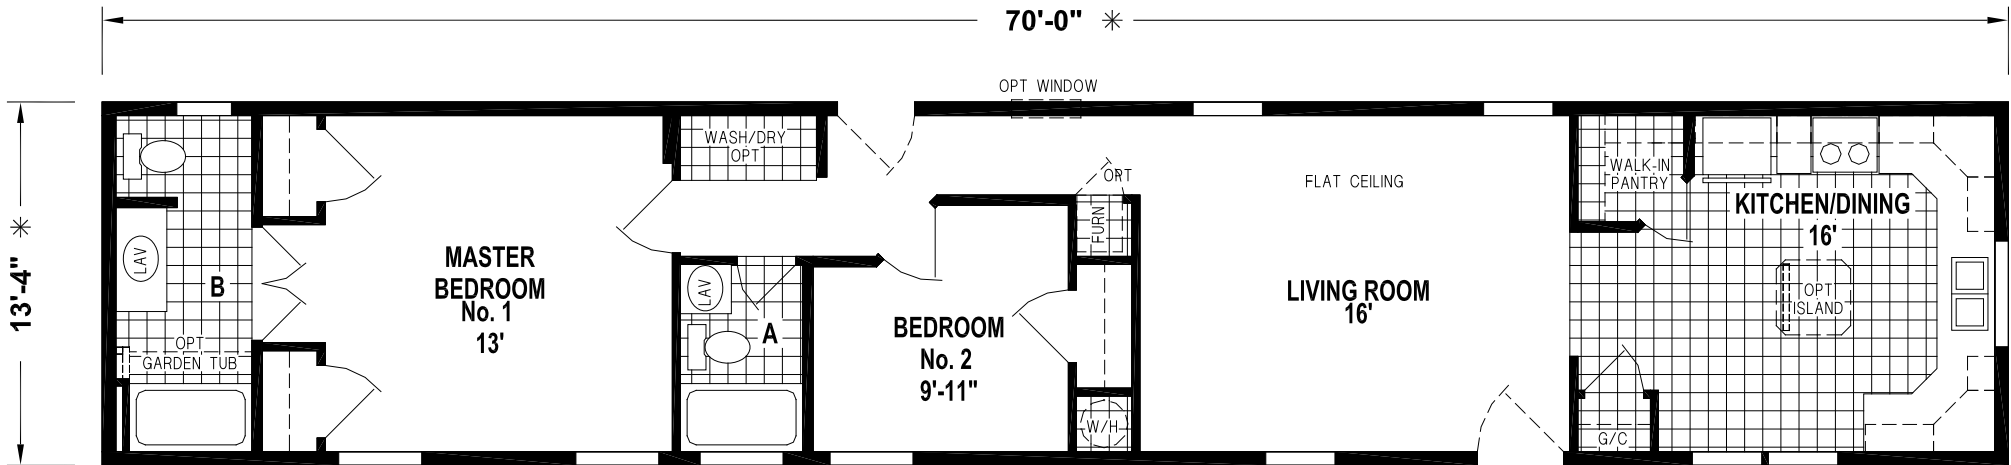

# Midland

Sunwood Single Section Series

# Factory Expo

"Factory Direct Value" HOME CENTERS

2 Bedroom, 2 Bath  
Approx. 956 Sq. Ft.

Last Updated: 6-30-15

OPTION CORNER TUB BATH

Factory Expo Home Centers  
77 Horseshoe Road  
Leola, PA 17540

I authorize Factory Expo to build my house, per this plan.