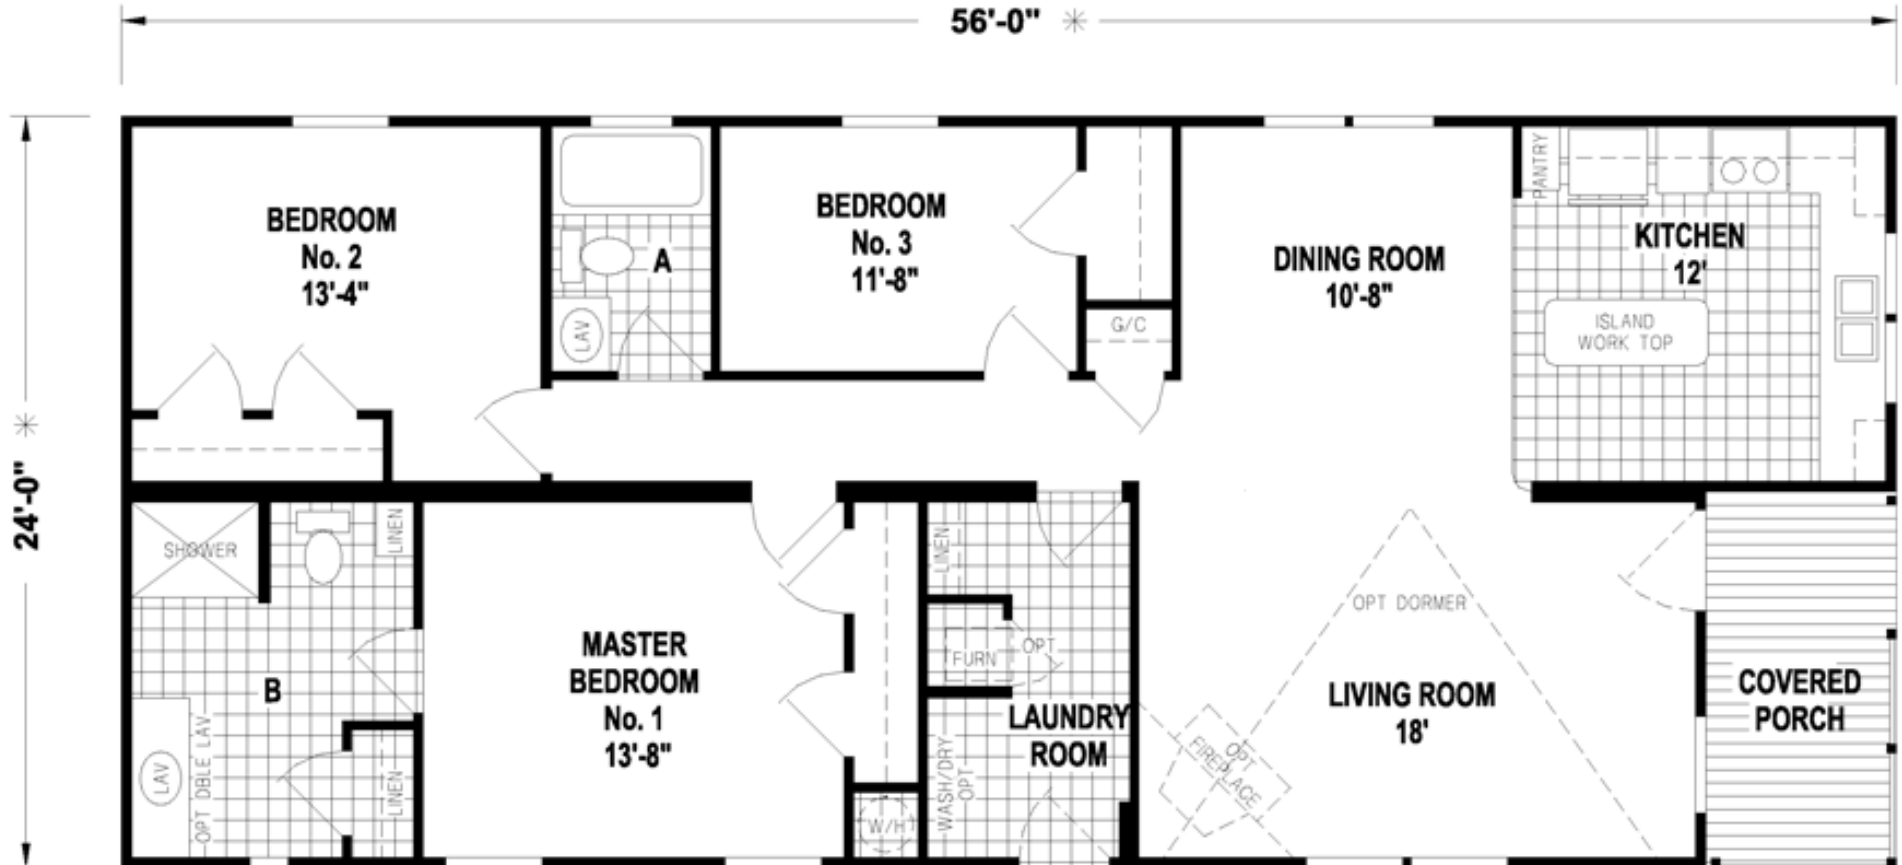

Pittston

Sunwood Multi-Section Series

Factory Expo

"Factory Direct Value" HOME CENTERS

3 Bedroom, 2 Bath
Approx. 1,272 Sq. Ft.

Last Updated: 11-11-16

Factory Expo Home Centers
 77 Horseshoe Road
 Leola, PA 17540