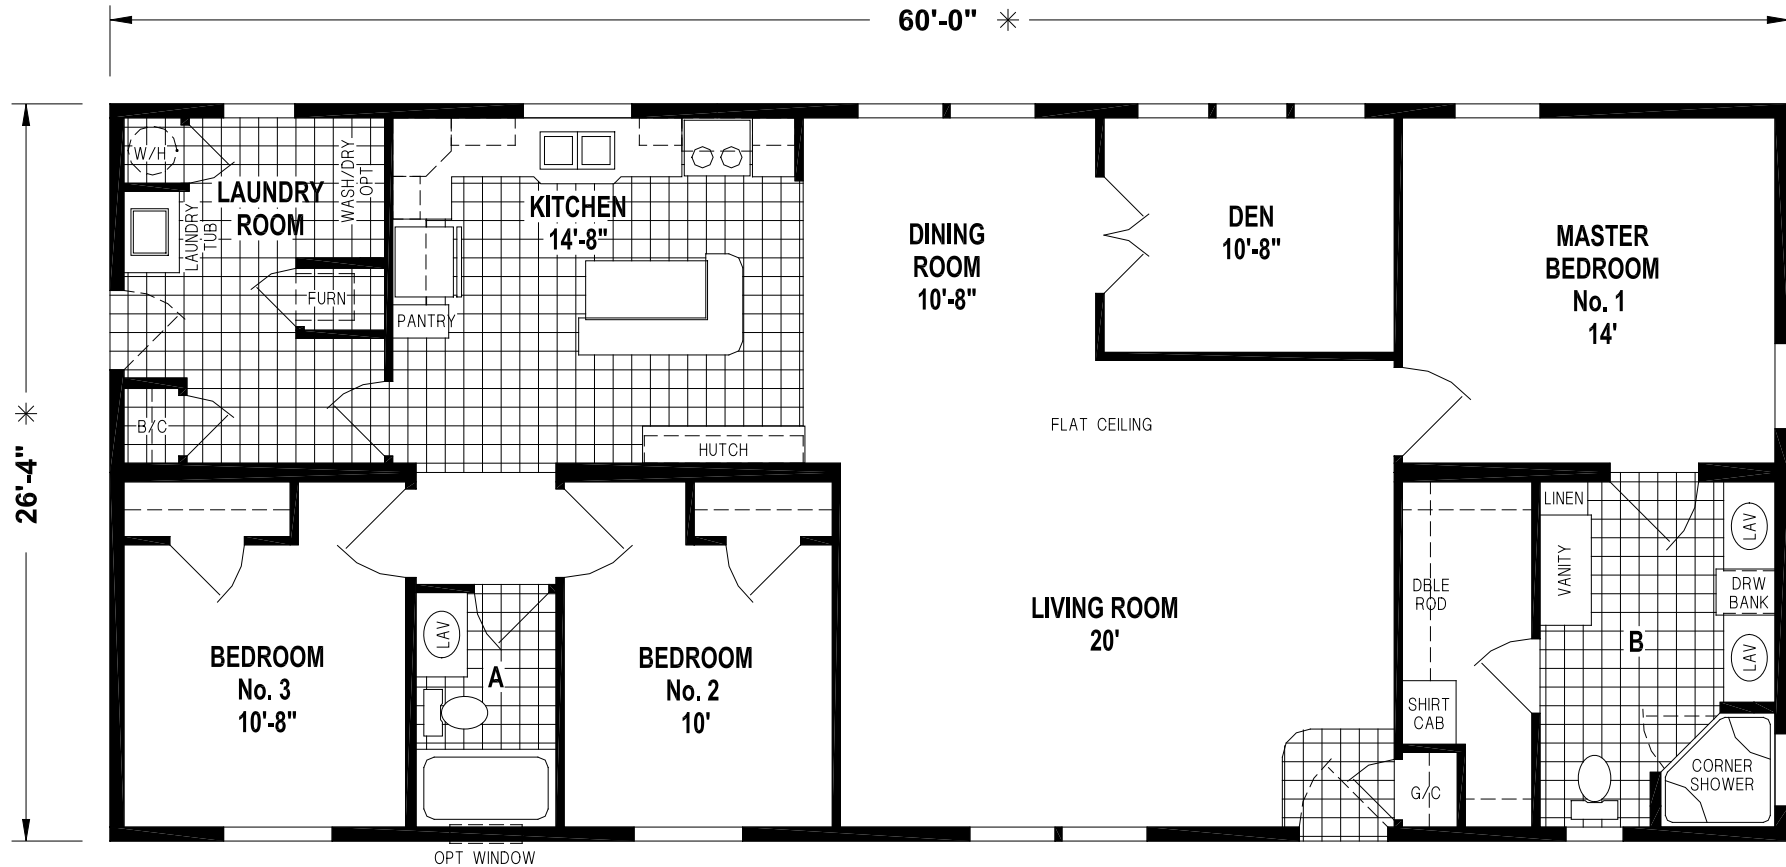

Roxbury

Wood Manor Series

Factory Expo

"Factory Direct Value" HOME CENTERS

3 Bedroom, 2 Bath
Approx. 1,580 Sq. Ft.

Last Updated: 12-5-14

Factory Expo Home Centers
77 Horseshoe Road
Leola, PA 17540

I authorize Factory Expo to build my house, per this plan.
X _____
Customer Signature/Date