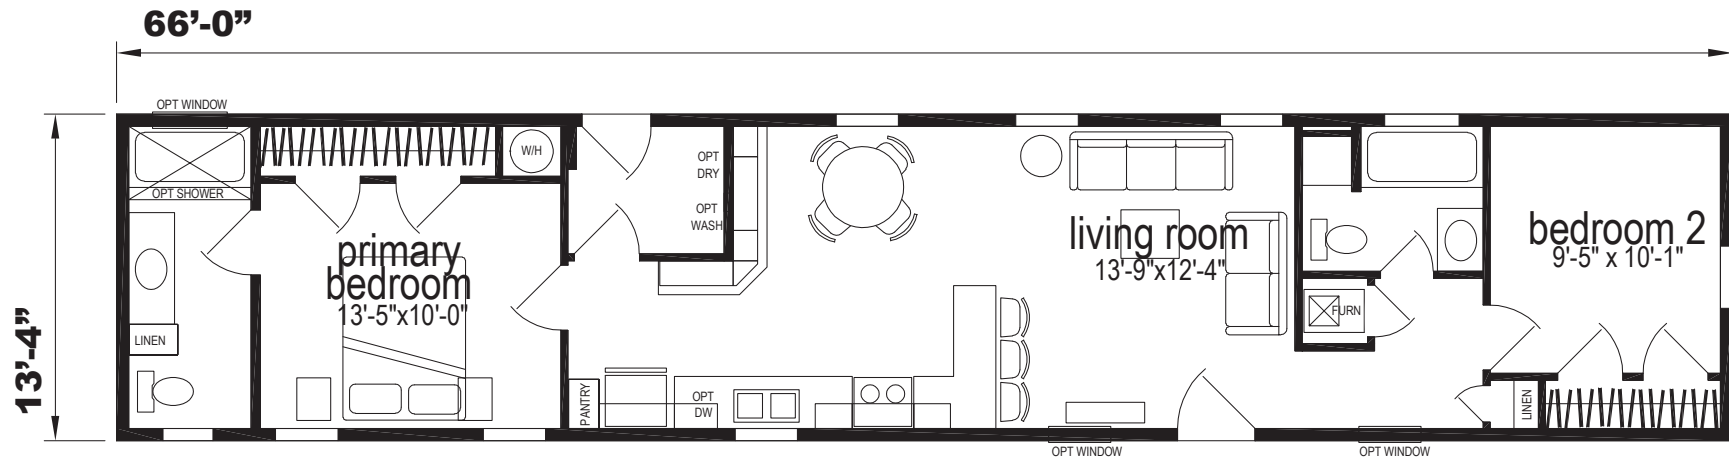

Stafford

Sunwood Single Section Series

880 SQ. FT. (Approximate) 2 Bedroom, 2 Bath

Last Updated: 8-13-24

CHAMPION HOMES CENTER
77 Horseshoe Rd.
Leola, PA 17540

PennsylvaniaFactoryDirect.com | 1-800-654-8392