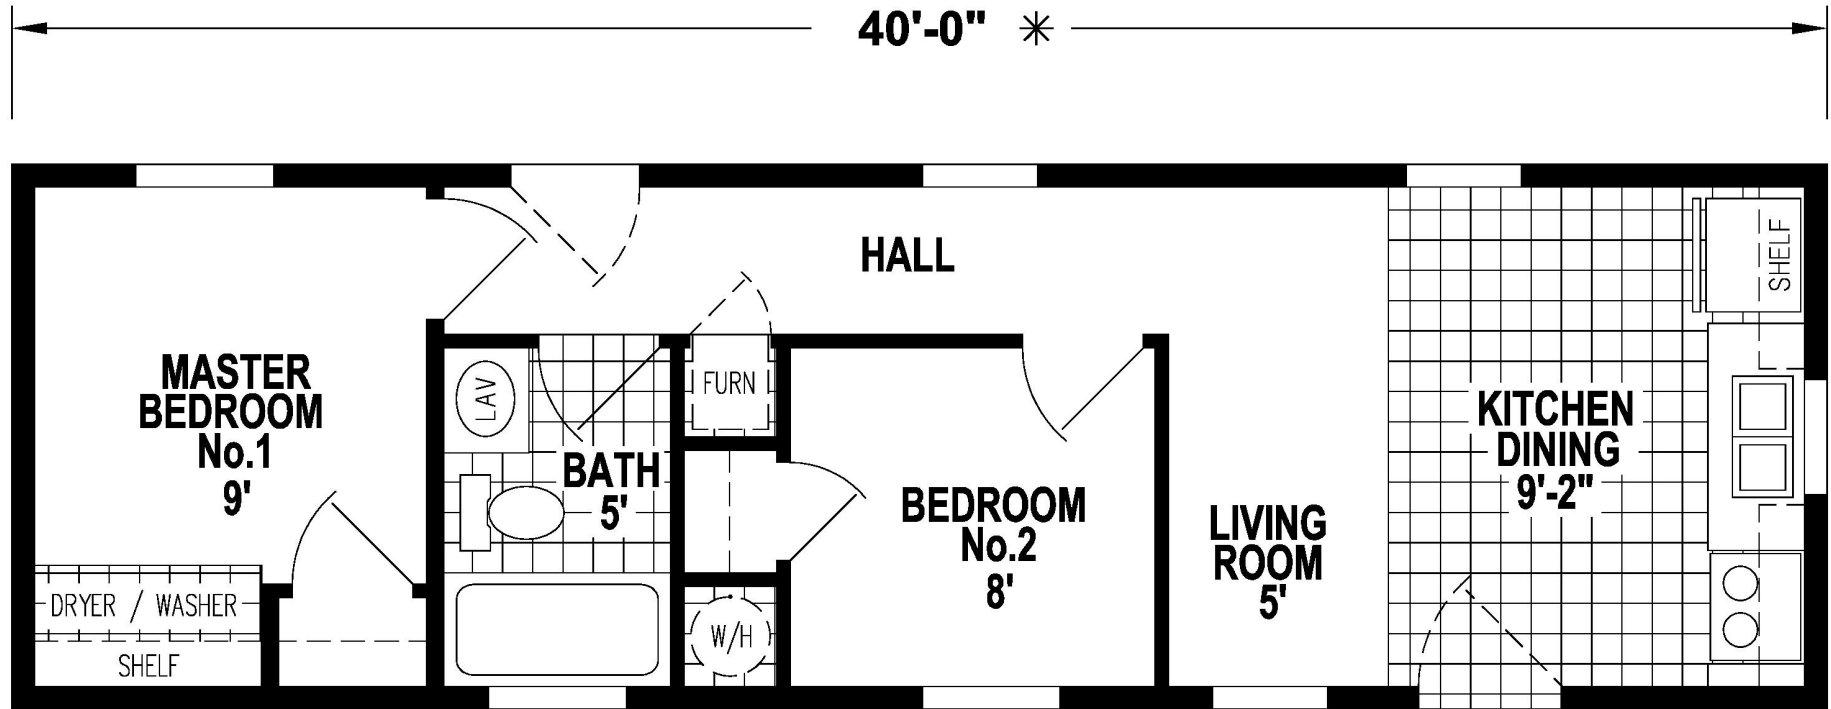

# Thrifty 2

Sunwood Single Section Series

# Factory Expo

"Factory Direct Pricing" HOME CENTERS

2 Bedroom, 1 Bath  
Approx. 480 Sq. Ft.

Last Updated: 8-21-20

Factory Expo Home Centers  
77 Horseshoe Road  
Leola, PA 17540

I authorize Factory Expo to build my house, per this plan.  
X \_\_\_\_\_  
Customer Signature/Date