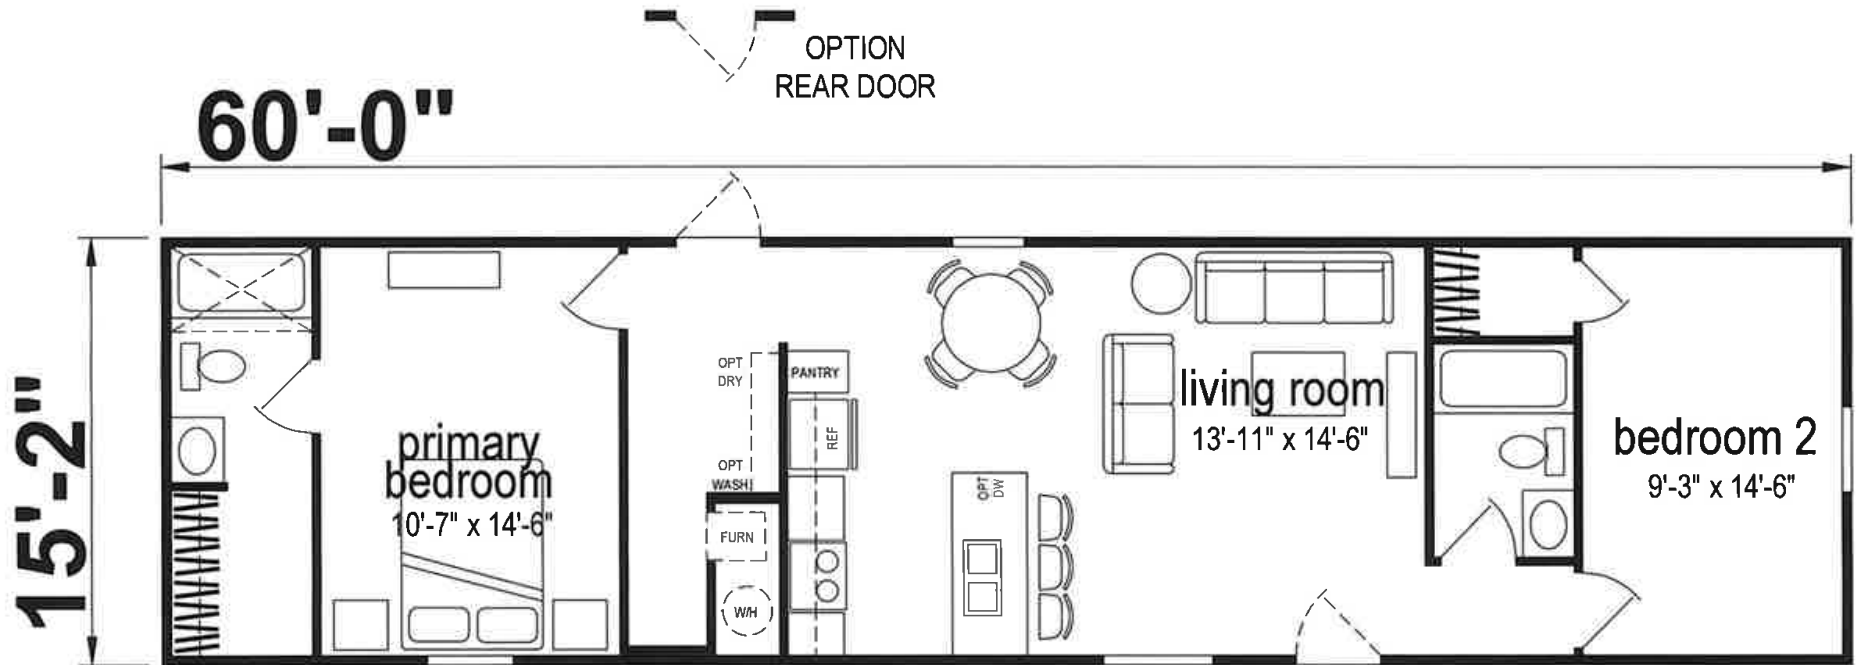

# Towanda

Lake Manor Series

910 SQ. FT. (Approximate) 2 Bedroom, 2 Bath

Last Updated: 11-1-23

**CHAMPION HOMES CENTER**  
77 Horseshoe Rd.  
Leola, PA 17540

**PennsylvaniaFactoryDirect.com | 1-800-654-8392**