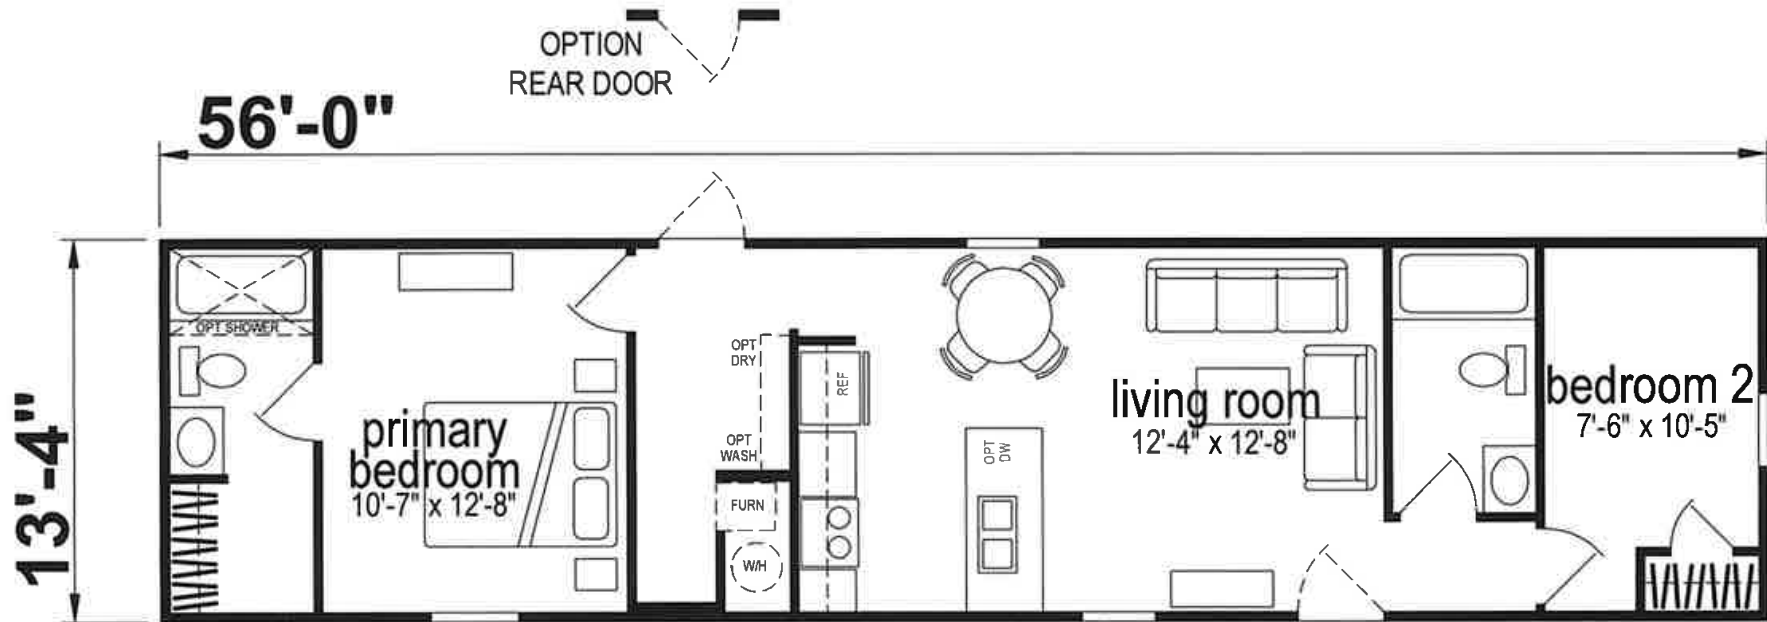

Voganville

Lake Manor Series

746 SQ. FT. (Approximate) 2 Bedroom, 2 Bath

Last Updated: 11-1-23

CHAMPION HOMES CENTER
77 Horseshoe Rd.
Leola, PA 17540

PennsylvaniaFactoryDirect.com | 1-800-654-8392

IMPORTANT: Champion Homes reserves the right to modify, cancel or substitute products or features of this event at any time without prior notice or obligation. Pictures and other promotional materials are representative and may depict or contain floor plans, square footages, elevations, options, upgrades, extra design features, decorations, floor coverings, specialty light fixtures, custom paint and wall coverings, window treatments, landscaping, sound and alarm systems, furnishings, appliances, and other designer/decorator features and amenities that are not included as part of the home and/or may not be available at all locations. Home, pricing and community information is subject to change, and homes to prior sale, at any time without notice or obligation. ©2023 Champion Homes. All rights reserved.