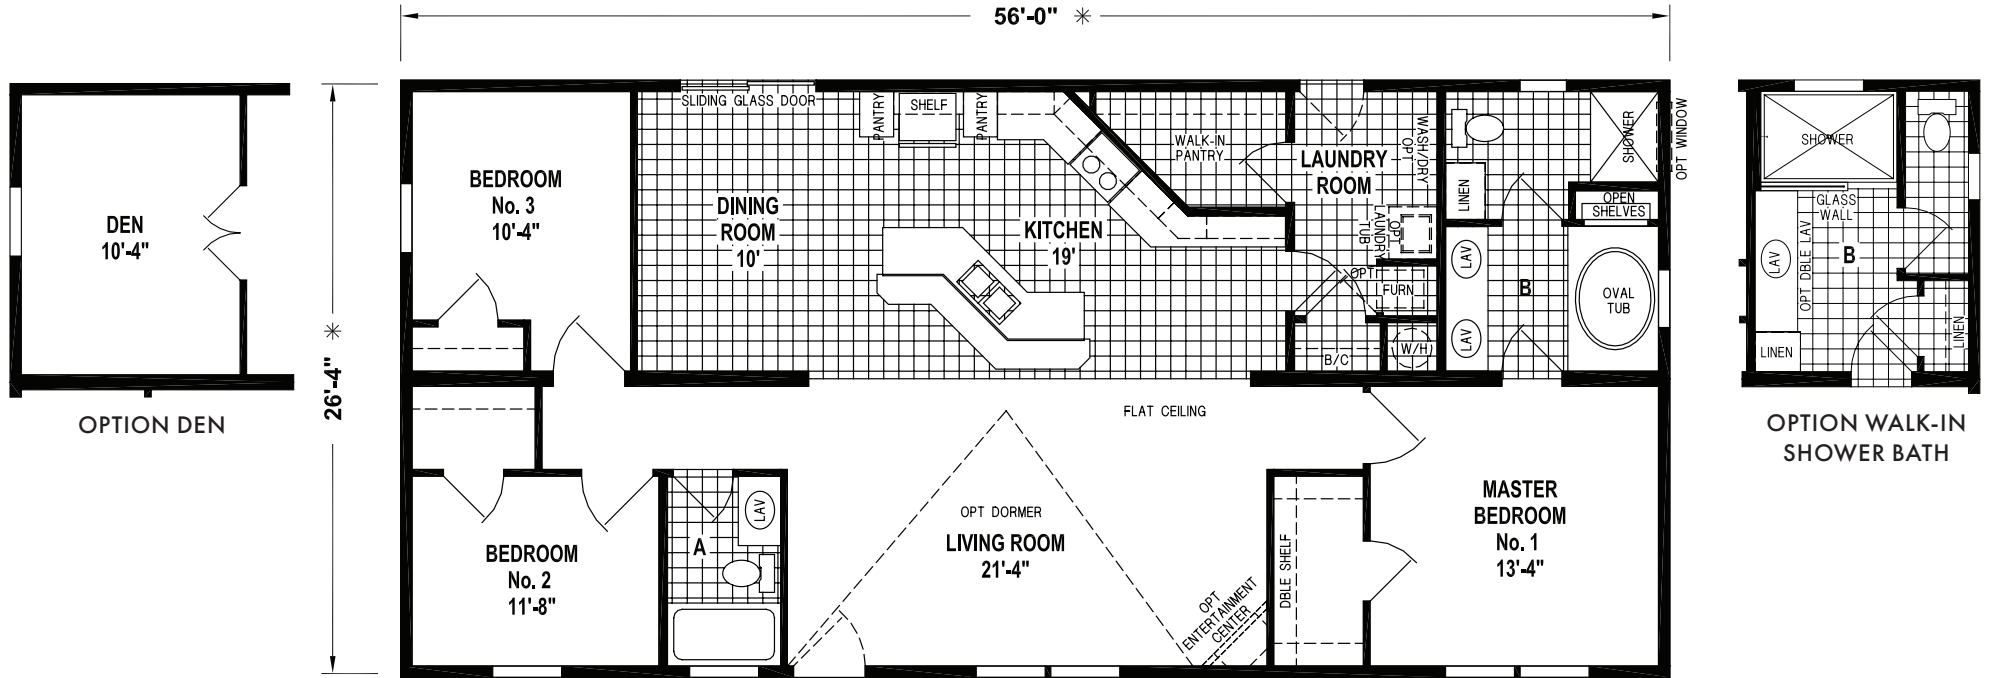

Woodsboro

Sunwood Multi-Section Series

Factory Expo

"Factory Direct Value" HOME CENTERS

3 Bedroom, 2 Bath
Approx. 1,474 Sq. Ft.

Last Updated: 5-9-18

Factory Expo Home Centers
77 Horseshoe Road
Leola, PA 17540