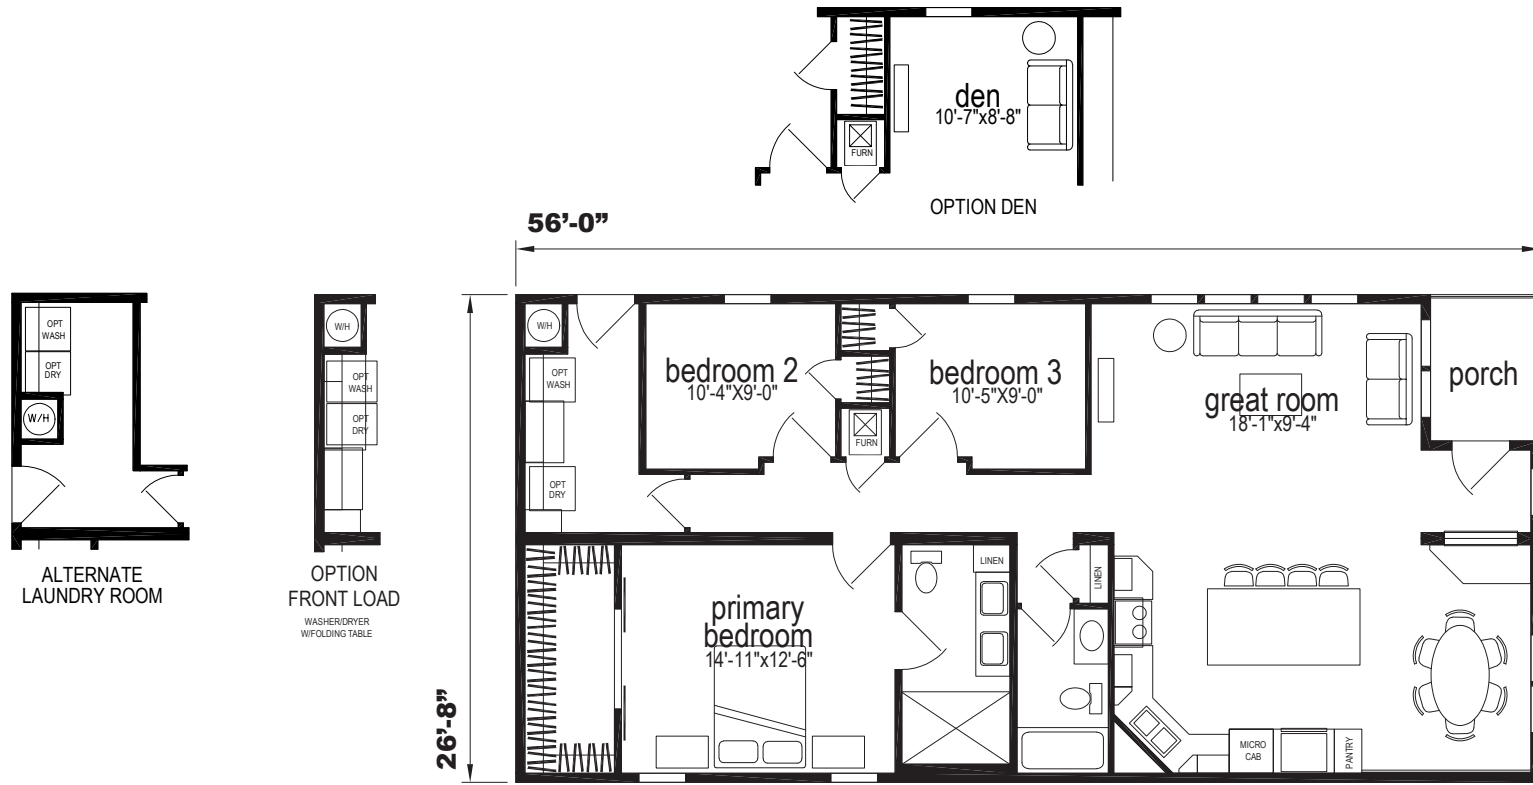

Yorklyn

Spectra Series

1,475 SQ. FT. (Approximate) 3 Bedroom, 2 Bath

Last Updated: 8-13-24

CHAMPION HOMES CENTER
77 Horseshoe Rd.
Leola, PA 17540

PennsylvaniaFactoryDirect.com | 1-800-654-8392

IMPORTANT: Champion Homes reserves the right to modify, cancel or substitute products or features of this event at any time without prior notice or obligation. Pictures and other promotional materials are representative and may depict or contain floor plans, square footages, elevations, options, upgrades, extra design features, decorations, floor coverings, specialty light fixtures, custom paint and wall coverings, window treatments, landscaping, sound and alarm systems, furnishings, appliances, and other designer/decorator features and amenities that are not included as part of the home and/or may not be available at all locations. Home, pricing and community information is subject to change, and homes to prior sale, at any time without notice or obligation. ©2023 Champion Homes. All rights reserved.