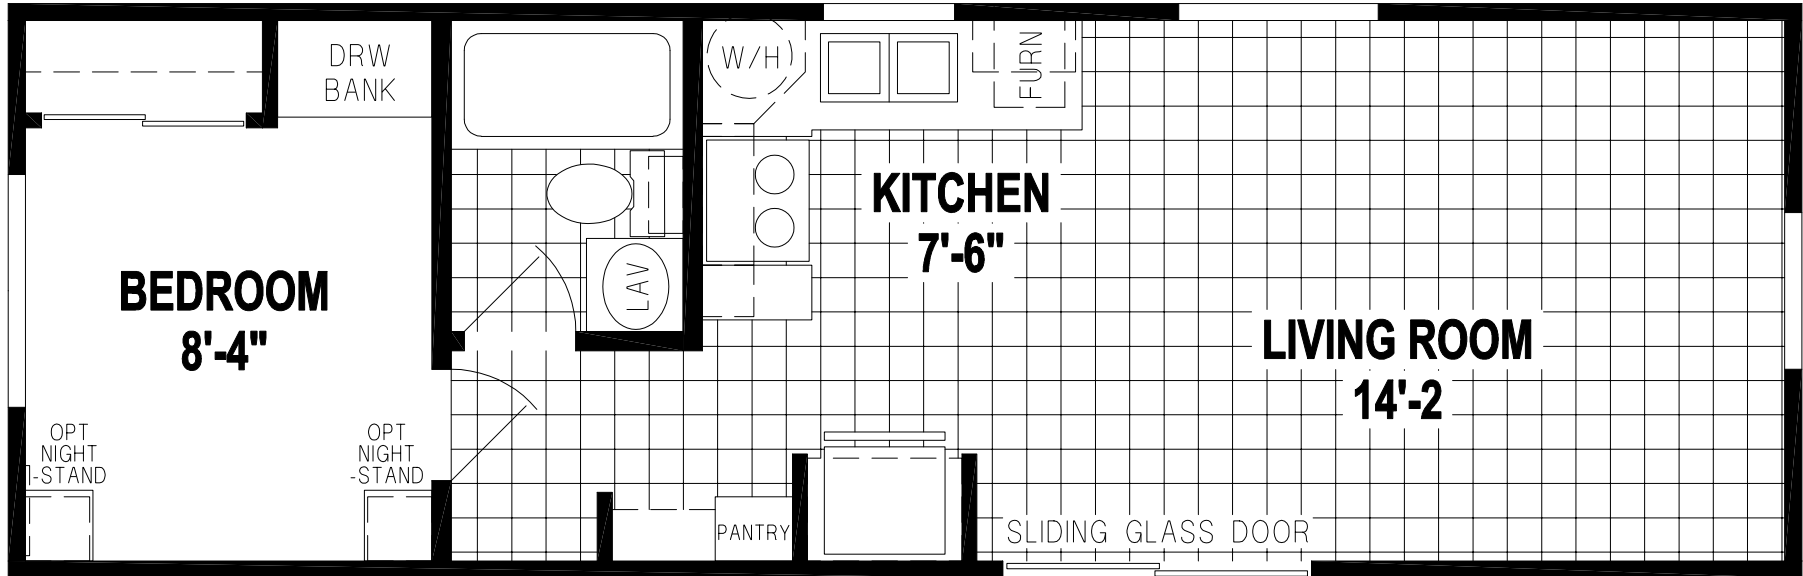

Ammon

Prime Park Model Series

399 SQ. FT. (Approximate) 1 Bedroom, 1 Bath

Last Updated: 11-14-22

CHAMPION HOMES CENTER
77 Horseshoe Rd.
Leola, PA 17540

LE.ParkModelsDirect.com | 1-800-620-3759

IMPORTANT: Champion Homes reserves the right to modify, cancel or substitute products or features of this event at any time without prior notice or obligation. Pictures and other promotional materials are representative and may depict or contain floor plans, square footages, elevations, options, upgrades, extra design features, decorations, floor coverings, specialty light fixtures, custom paint and wall coverings, window treatments, landscaping, sound and alarm systems, furnishings, appliances, and other designer/decorator features and amenities that are not included as part of the home and/or may not be available at all locations. Home, pricing and community information is subject to change, and homes to prior sale, at any time without notice or obligation. ©2020 Champion Homes. All rights reserved.