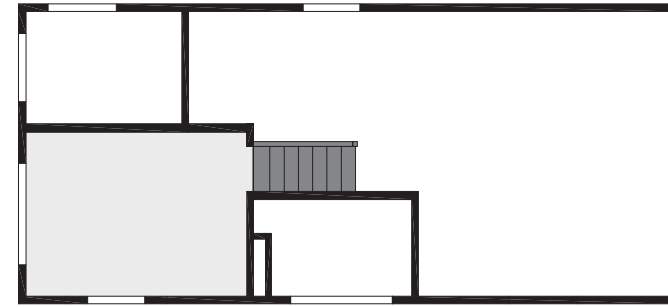

Barbous

Shore Park Series

399 SQ. FT. (Approximate) 2 Bedroom, 1 Bath

Last Updated: 8-19-24

LOFT AREA

OPTION CLERESTORY

CHAMPION HOMES CENTER
77 Horseshoe Rd.
Leola, PA 17540

LE.ParkModelsDirect.com | 1-800-620-3759