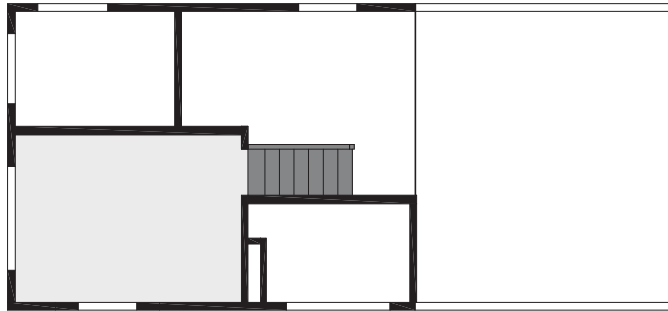

Barbous

Shore Park Series

399 SQ. FT. (Approximate) 2 Bedroom, 1 Bath

Last Updated: 8-19-24

LOFT AREA

OPTION CLERESTORY

CHAMPION HOMES CENTER
77 Horseshoe Rd.
Leola, PA 17540

LE.ParkModelsDirect.com | 1-800-620-3759