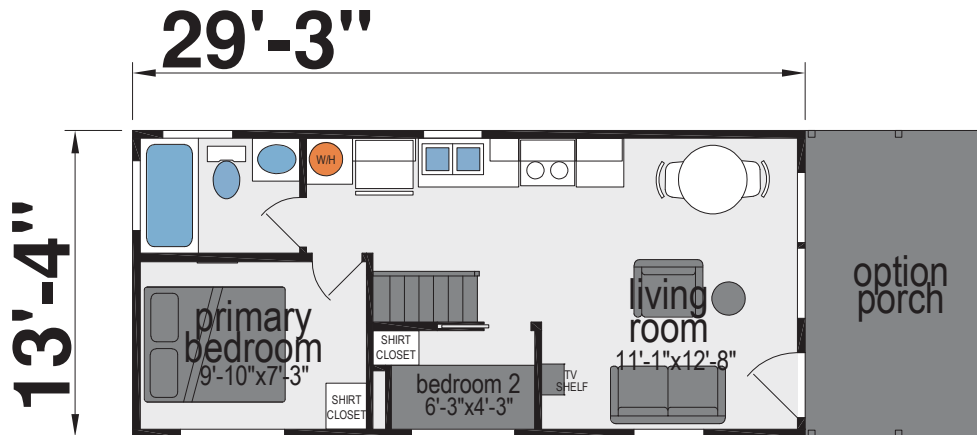

Barbous

Shore Park Series

399 SQ. FT. (Approximate) 2 Bedroom, 1 Bath

Last Updated: 8-19-24

LOFT AREA

OPTION CLERESTORY

CHAMPION HOMES CENTER
77 Horseshoe Rd.
Leola, PA 17540

LE.ParkModelsDirect.com | 1-800-620-3759