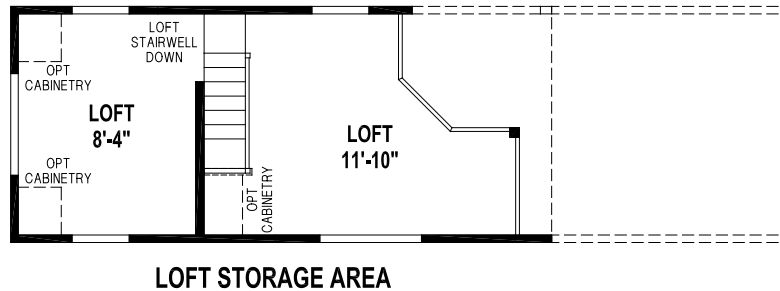

# Factory Expo

PARK MODEL HOMES

**Park Model**  
**1 Bedroom, 1 Bath, Loft**  
**Approx. 399 Sq. Ft.**

Last Updated: 5-16-17

Factory Expo Home Centers  
 77 Horseshoe Road  
 Leola, PA 17540

I authorize Factory Expo to build my house, per this plan.