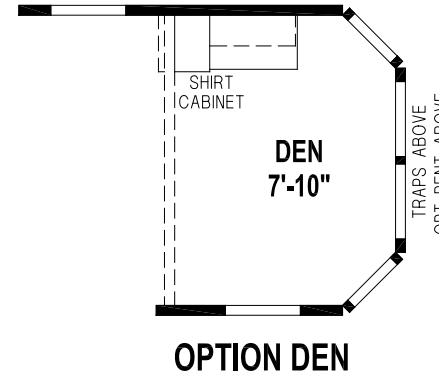

# Factory Expo

PARK MODEL HOMES

**Park Model**  
**1 Bedroom, 1 Bath, Loft**  
**Approx. 399 Sq. Ft.**

Last Updated: 5-16-17

Factory Expo Home Centers  
 77 Horseshoe Road  
 Leola, PA 17540

I authorize Factory Expo to build my house, per this plan.