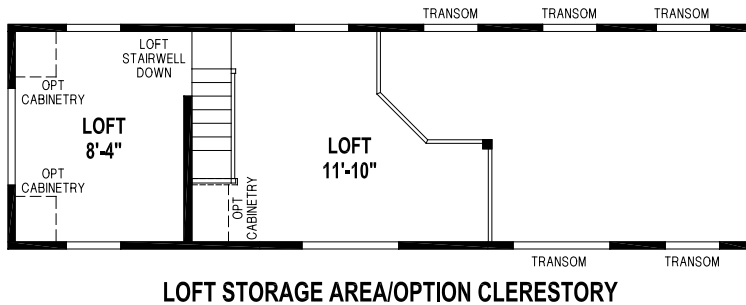

# Factory Expo

PARK MODEL HOMES

**Park Model**  
**1 Bedroom, 1 Bath, Loft**  
**Approx. 399 Sq. Ft.**

Last Updated: 5-16-17

Factory Expo Home Centers  
 77 Horseshoe Road  
 Leola, PA 17540

I authorize Factory Expo to build my house, per this plan.