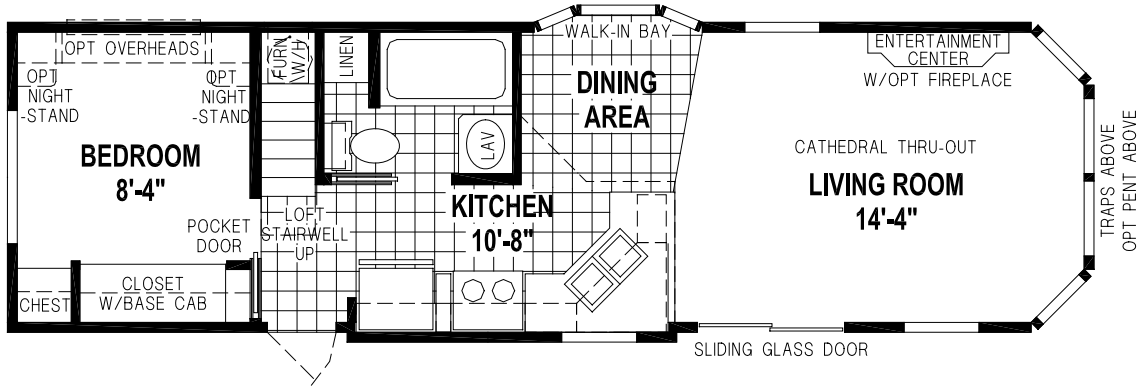

# Factory Expo

PARK MODEL HOMES

**Park Model**  
**1 Bedroom, 1 Bath, Loft**  
**Approx. 399 Sq. Ft.**

Last Updated: 5-16-17

Factory Expo Home Centers  
 77 Horseshoe Road  
 Leola, PA 17540

I authorize Factory Expo to build my house, per this plan.