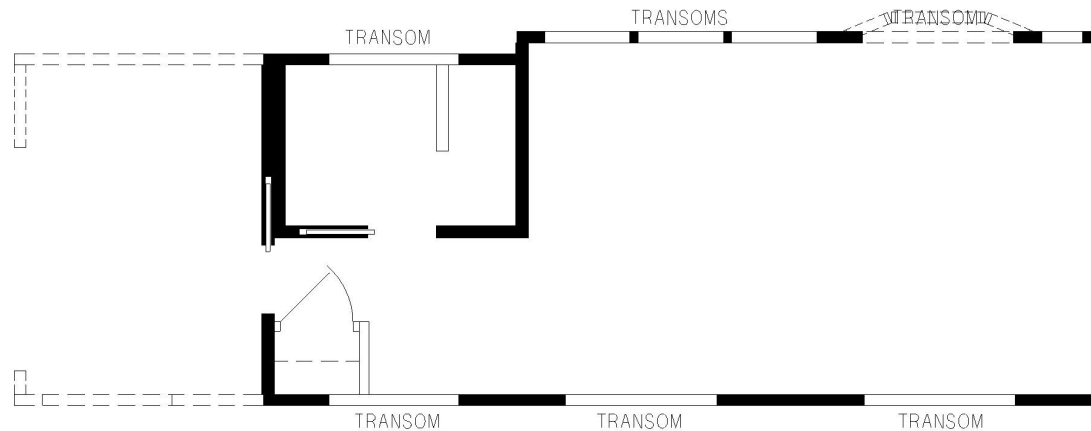

Georgetown

Shore Park New England Series

Factory Expo

PARK MODEL HOMES

Park Model
1 Bedroom, 1 Bath
Approx. 399 Sq. Ft.

Last Updated: 12-2-19

OPTION FIREPLACE

CLERESTORY