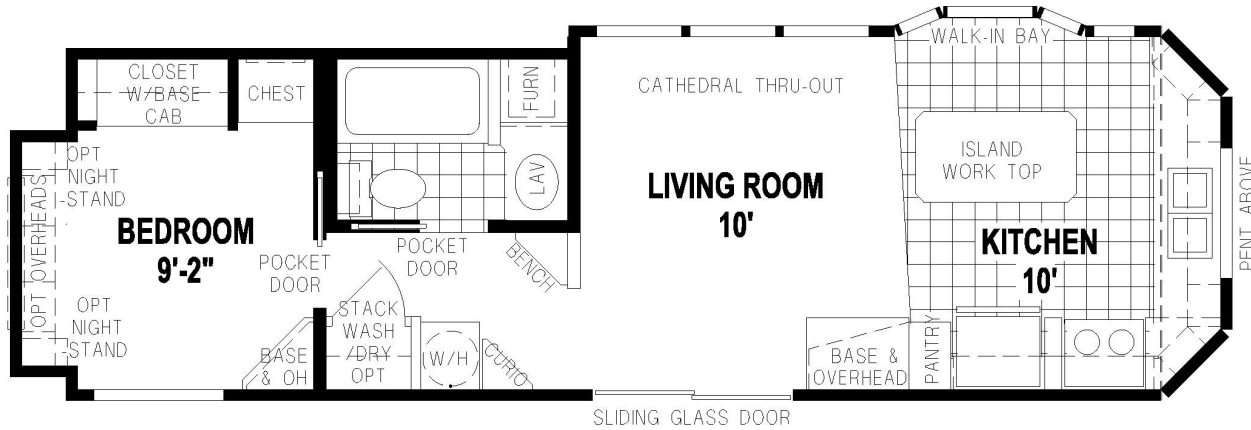

Georgetown

Shore Park New England Series

Factory Expo

PARK MODEL HOMES

Park Model
1 Bedroom, 1 Bath
Approx. 399 Sq. Ft.

Last Updated: 12-2-19

OPTION FIREPLACE

CLERESTORY