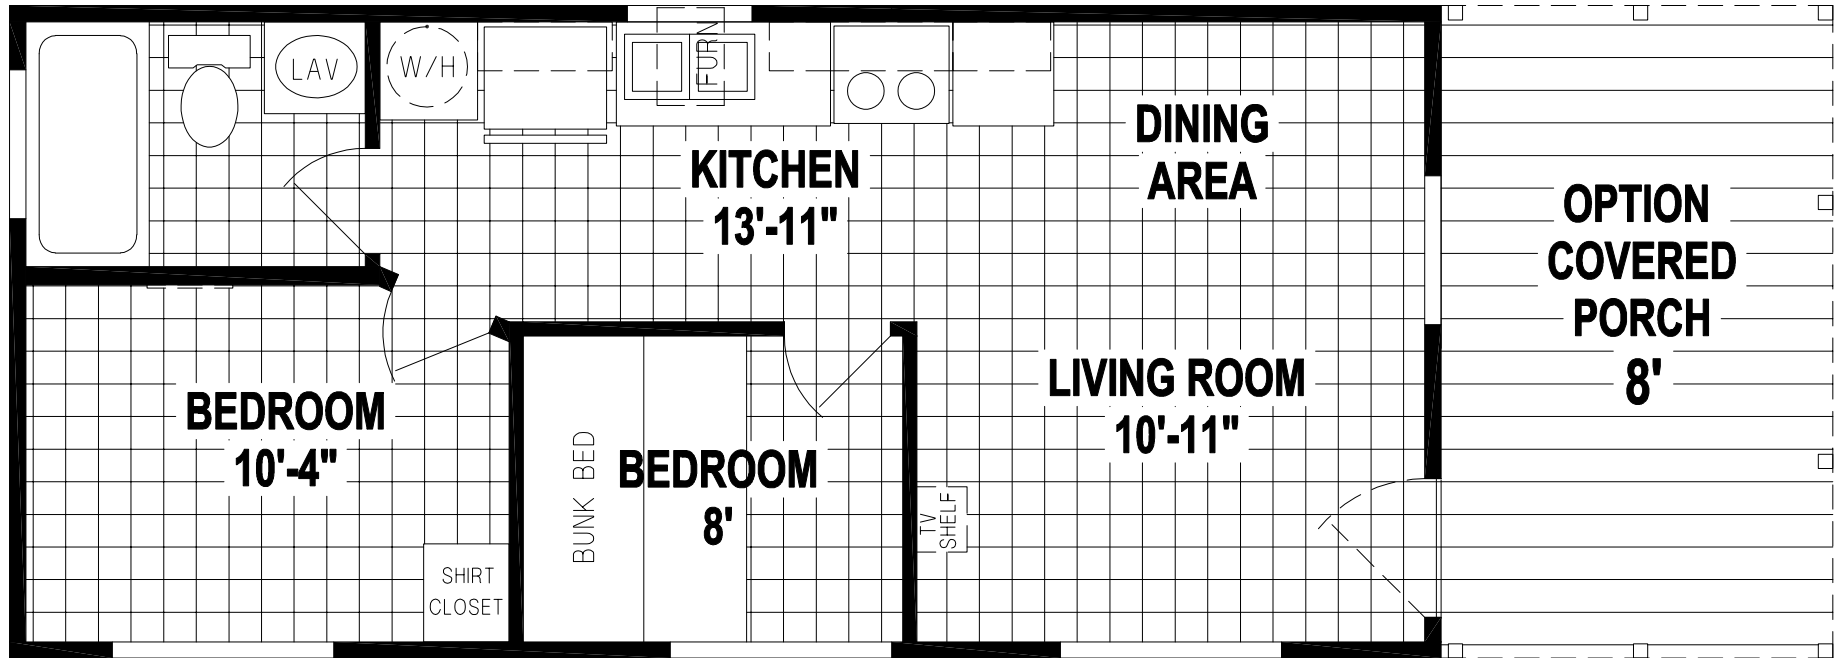

Gerrald

Prime Park Model Series

399 SQ. FT. (Approximate) 2 Bedroom, 1 Bath

Last Updated: 11-14-22

CHAMPION HOMES CENTER
77 Horseshoe Rd.
Leola, PA 17540

LE.ParkModelsDirect.com | 1-800-620-3759

IMPORTANT: Champion Homes reserves the right to modify, cancel or substitute products or features of this event at any time without prior notice or obligation. Pictures and other promotional materials are representative and may depict or contain floor plans, square footages, elevations, options, upgrades, extra design features, decorations, floor coverings, specialty light fixtures, custom paint and wall coverings, window treatments, landscaping, sound and alarm systems, furnishings, appliances, and other designer/decorator features and amenities that are not included as part of the home and/or may not be available at all locations. Home, pricing and community information is subject to change, and homes to prior sale, at any time without notice or obligation. ©2020 Champion Homes. All rights reserved.