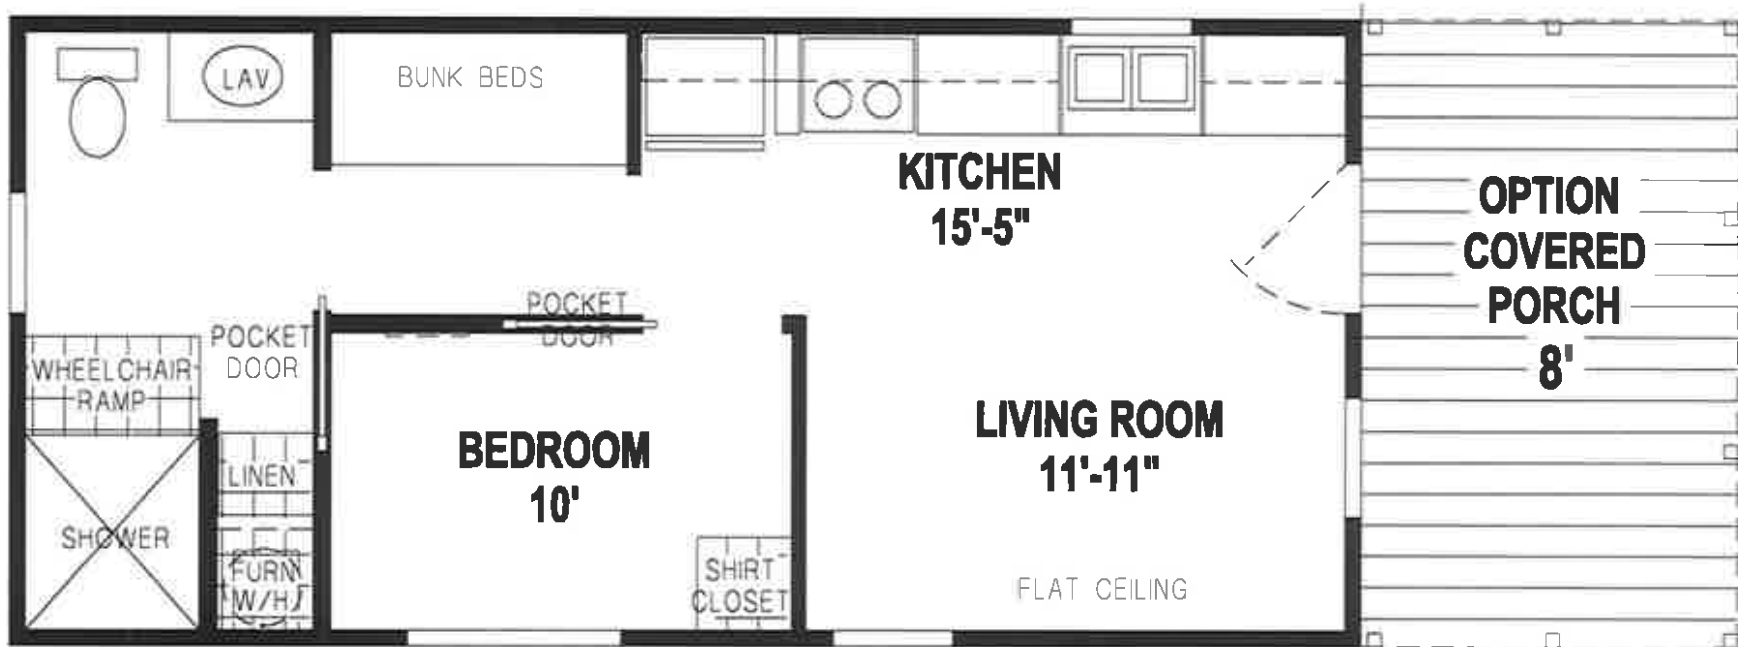

# Mitchella

Shore Park Cabin Series

399 SQ. FT. (Approximate) 1 Bedroom, 1 Bath

Last Updated: 12-10-21

**FACTORY EXPO HOME CENTERS**  
77 Horseshoe Rd.,  
Leola, PA 17540

**PennsylvaniaFactoryDirect.com | 1-800-654-8392**