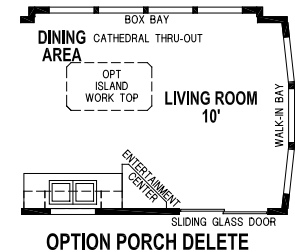

New Haven

Shore Park New England Series

Factory Expo

PARK MODEL HOMES

Park Model
1 Bedroom, 1 Bath, Loft
Approx. 399 Sq. Ft.

Last Updated: 5-16-17

LOFT STORAGE AREA

ALTERNATE SHIRT CLOSET