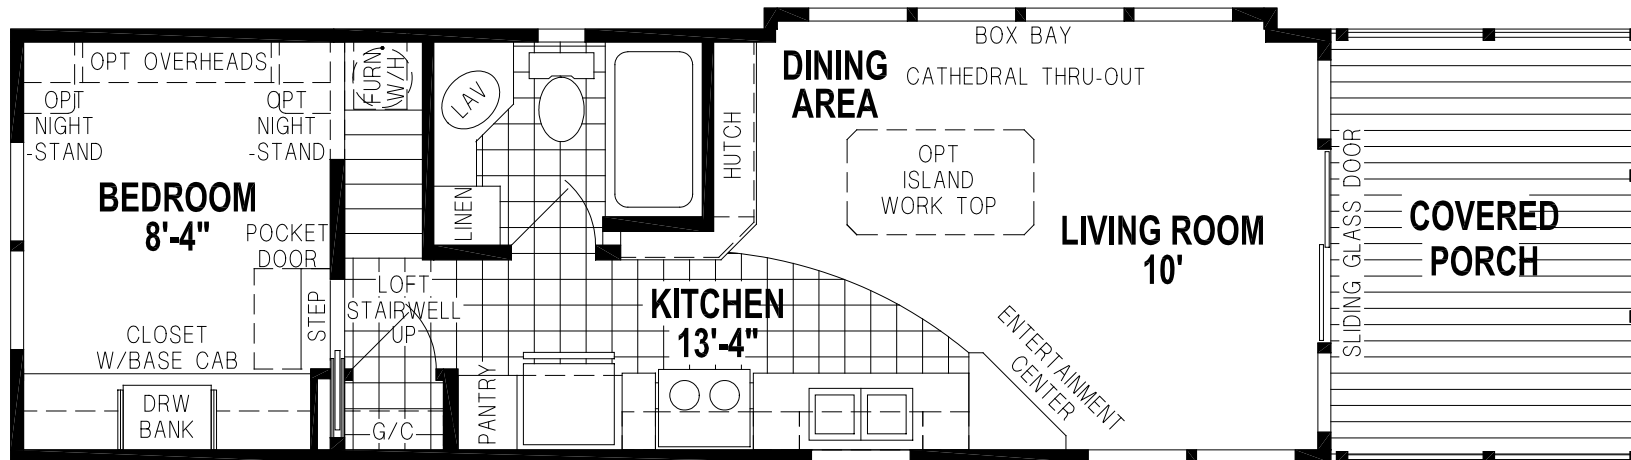

New Haven

Shore Park New England Series

Factory Expo

PARK MODEL HOMES

Park Model
1 Bedroom, 1 Bath, Loft
Approx. 399 Sq. Ft.

Last Updated: 5-16-17

LOFT STORAGE AREA

ALTERNATE SHIRT CLOSET

OPTION PORCH DELETE

Factory Expo Home Centers
 77 Horseshoe Road
 Leola, PA 17540

I authorize Factory Expo to build my house, per this plan.

X _____
 Customer Signature/Date

1-800-620-3759

LE.ParkModelsDirect.com