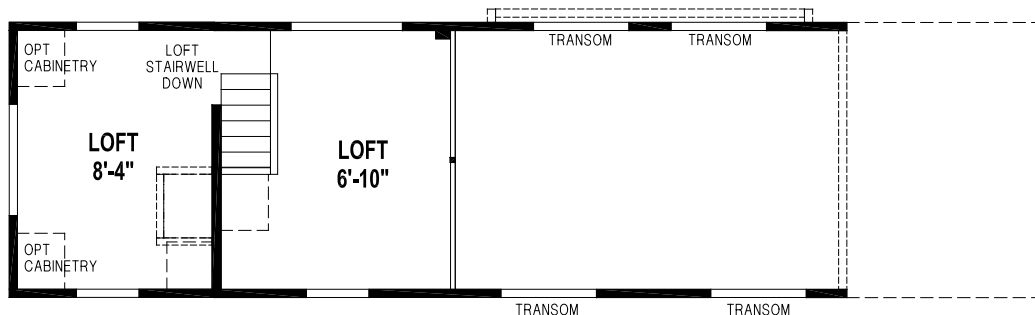

New Haven

Shore Park New England Series

Factory Expo

PARK MODEL HOMES

Park Model
1 Bedroom, 1 Bath, Loft
Approx. 399 Sq. Ft.

Last Updated: 5-16-17

LOFT STORAGE AREA

ALTERNATE SHIRT CLOSET