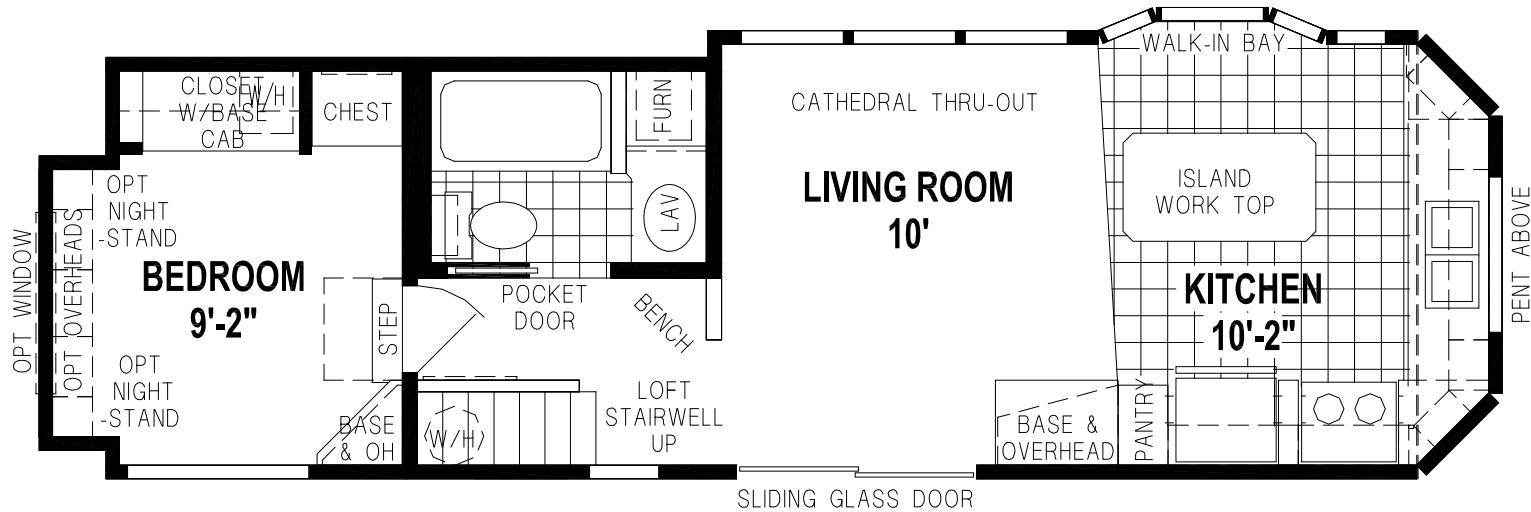

# Factory Expo

PARK MODEL HOMES

**Park Model**  
**1 Bedroom, 1 Bath, Loft**  
**Approx. 399 Sq. Ft.**

Last Updated: 10-29-18

Factory Expo Home Centers  
 77 Horseshoe Road  
 Leola, PA 17540

I authorize Factory Expo to build my house, per this plan.