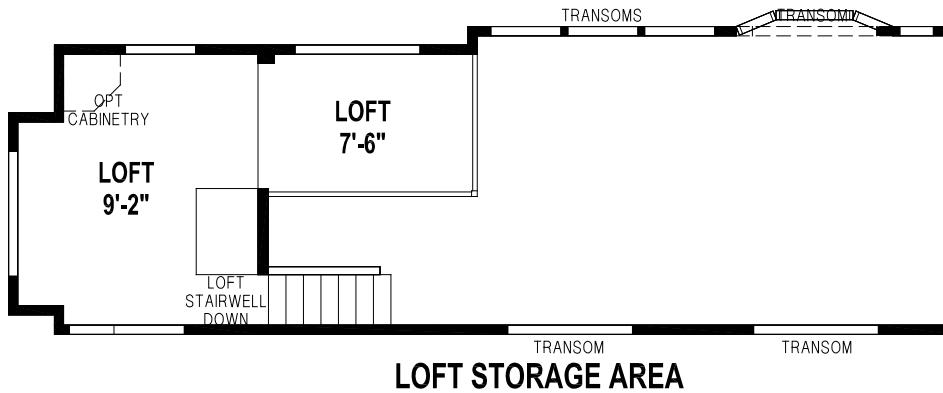

# Factory Expo

PARK MODEL HOMES

**Park Model**  
**1 Bedroom, 1 Bath, Loft**  
**Approx. 399 Sq. Ft.**

Last Updated: 10-29-18

Factory Expo Home Centers  
 77 Horseshoe Road  
 Leola, PA 17540

I authorize Factory Expo to build my house, per this plan.