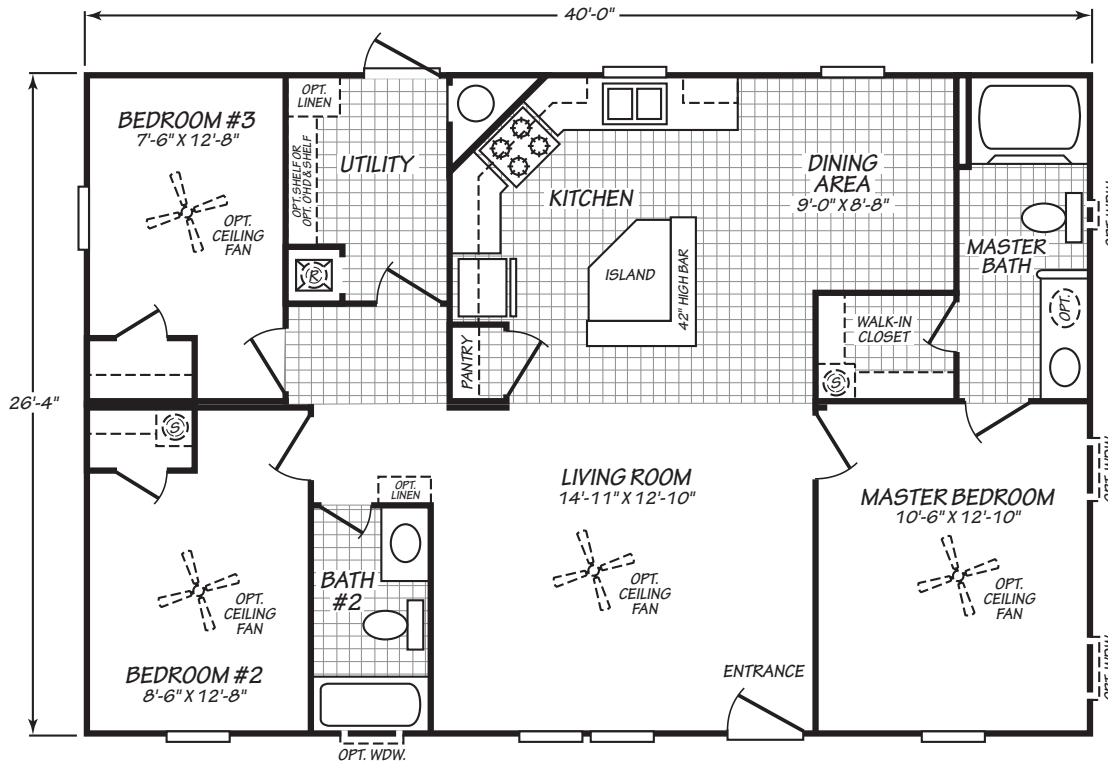

Arsenal

Carriage Manor II Series

1,053 SQ. FT. (Approximate) 3 Bedroom, 2 Bath

Last Updated: 12-4-20

FACTORY SELECT HOMES
179 Highway 601 South
Lugoff, SC 29078

SelectMobileHomes.com | 1-800-706-1701

IMPORTANT: Alta Cima Corp reserves the right to modify, cancel or substitute products or features of this event at any time without prior notice or obligation. Pictures and other promotional materials are representative and may depict or contain floor plans, square footages, elevations, options, upgrades, extra design features, decorations, floor coverings, specialty light fixtures, custom paint and wall coverings, window treatments, landscaping, sound and alarm systems, furnishings, appliances, and other designer/decorator features and amenities that are not included as part of the home and/or may not be available at all locations. Home, pricing and community information is subject to change, and homes to prior sale, at any time without notice or obligation. ©2020 Alta Cima Corp. All rights reserved.