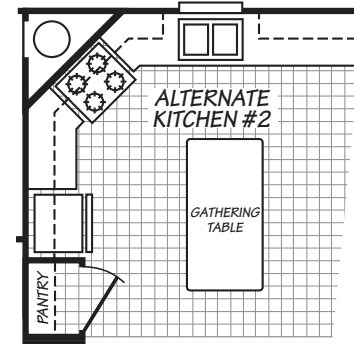

Arsenal

Carriage Manor II Series

1,053 SQ. FT. (Approximate) 3 Bedroom, 2 Bath

Last Updated: 12-4-20

FACTORY SELECT HOMES
179 Highway 601 South
Lugoff, SC 29078

SelectMobileHomes.com | 1-800-706-1701

IMPORTANT: Alta Cima Corp reserves the right to modify, cancel or substitute products or features of this event at any time without prior notice or obligation. Pictures and other promotional materials are representative and may depict or contain floor plans, square footages, elevations, options, upgrades, extra design features, decorations, floor coverings, specialty light fixtures, custom paint and wall coverings, window treatments, landscaping, sound and alarm systems, furnishings, appliances, and other designer/decorator features and amenities that are not included as part of the home and/or may not be available at all locations. Home, pricing and community information is subject to change, and homes to prior sale, at any time without notice or obligation. ©2020 Alta Cima Corp. All rights reserved.