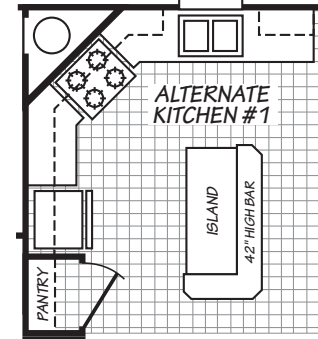

Arsenal

Carriage Manor II Series

1,053 SQ. FT. (Approximate) 3 Bedroom, 2 Bath

Last Updated: 12-4-20

FACTORY SELECT HOMES
179 Highway 601 South
Lugoff, SC 29078

SelectMobileHomes.com | 1-800-706-1701

IMPORTANT: Alta Cima Corp reserves the right to modify, cancel or substitute products or features of this event at any time without prior notice or obligation. Pictures and other promotional materials are representative and may depict or contain floor plans, square footages, elevations, options, upgrades, extra design features, decorations, floor coverings, specialty light fixtures, custom paint and wall coverings, window treatments, landscaping, sound and alarm systems, furnishings, appliances, and other designer/decorator features and amenities that are not included as part of the home and/or may not be available at all locations. Home, pricing and community information is subject to change, and homes to prior sale, at any time without notice or obligation. ©2020 Alta Cima Corp. All rights reserved.