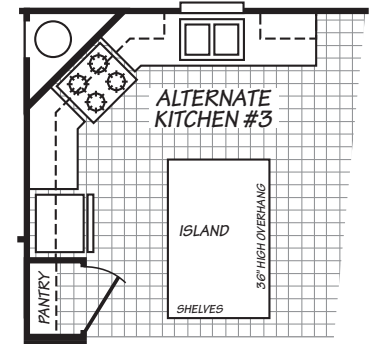

Arsenal

Carriage Manor II Series

1,053 SQ. FT. (Approximate) 3 Bedroom, 2 Bath

Last Updated: 12-4-20

FACTORY SELECT HOMES
179 Highway 601 South
Lugoff, SC 29078

SelectMobileHomes.com | 1-800-706-1701

IMPORTANT: Alta Cima Corp reserves the right to modify, cancel or substitute products or features of this event at any time without prior notice or obligation. Pictures and other promotional materials are representative and may depict or contain floor plans, square footages, elevations, options, upgrades, extra design features, decorations, floor coverings, specialty light fixtures, custom paint and wall coverings, window treatments, landscaping, sound and alarm systems, furnishings, appliances, and other designer/decorator features and amenities that are not included as part of the home and/or may not be available at all locations. Home, pricing and community information is subject to change, and homes to prior sale, at any time without notice or obligation. ©2020 Alta Cima Corp. All rights reserved.