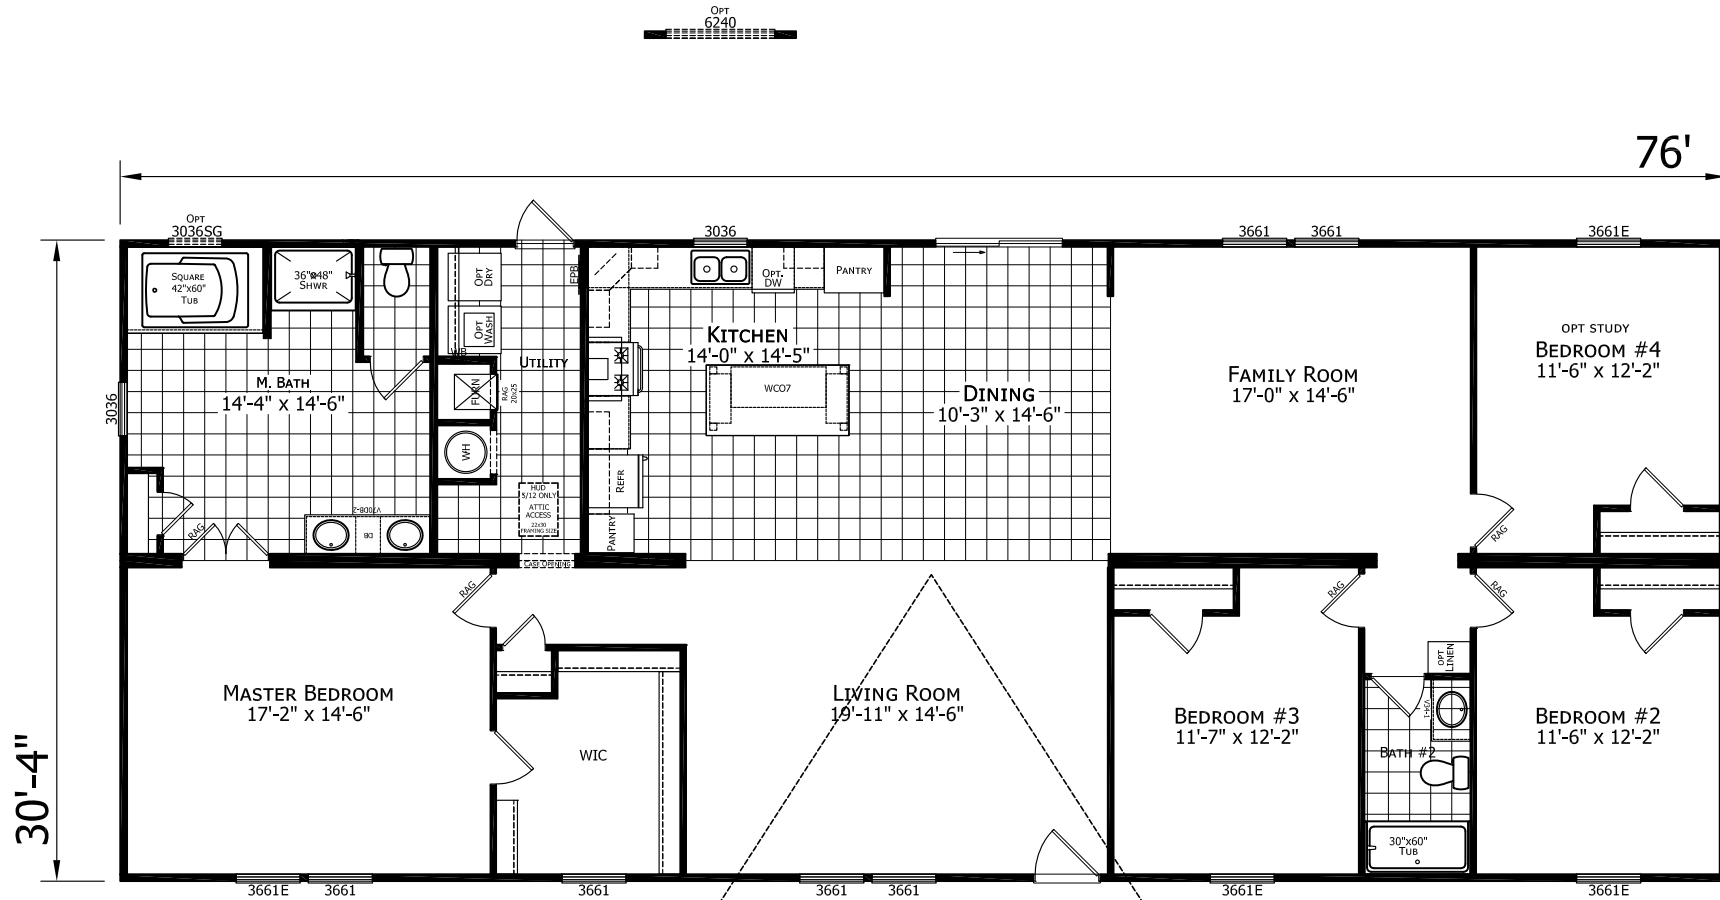

# Axtell

Dutch Elite Series

2,305 SQ. FT. (Approximate) 4 Bedroom, 3 Bath

Last Updated: 12-9-24