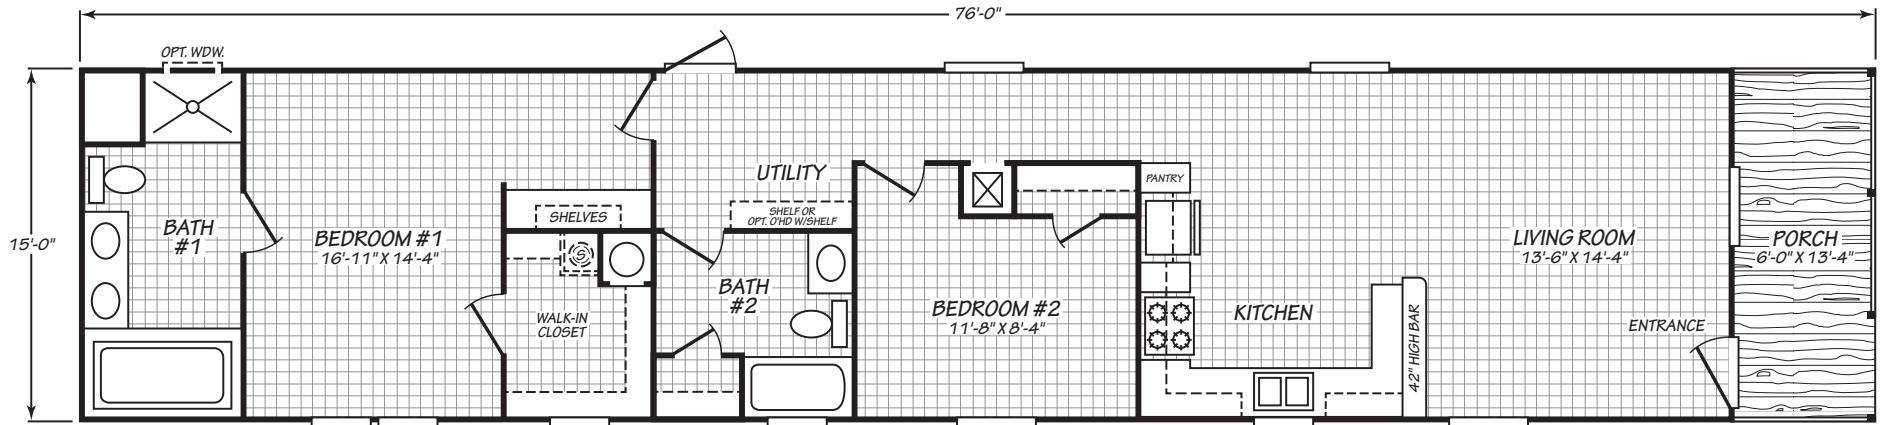

Barletta

Pinnacle Series

1,140 SQ. FT. (Approximate) 2 Bedroom, 2 Bath

Last Updated: 6-29-23

FACTORY SELECT HOMES
179 Highway 601 South
Lugoff, SC 29078

SelectMobileHomes.com | 1-800-706-1701

IMPORTANT: Alta Cima Corp reserves the right to modify, cancel or substitute products or features of this event at any time without prior notice or obligation. Pictures and other promotional materials are representative and may depict or contain floor plans, square footages, elevations, options, upgrades, extra design features, decorations, floor coverings, specialty light fixtures, custom paint and wall coverings, window treatments, landscaping, sound and alarm systems, furnishings, appliances, and other designer/decorator features and amenities that are not included as part of the home and/or may not be available at all locations. Home, pricing and community information is subject to change, and homes to prior sale, at any time without notice or obligation. ©2020 Alta Cima Corp. All rights reserved.