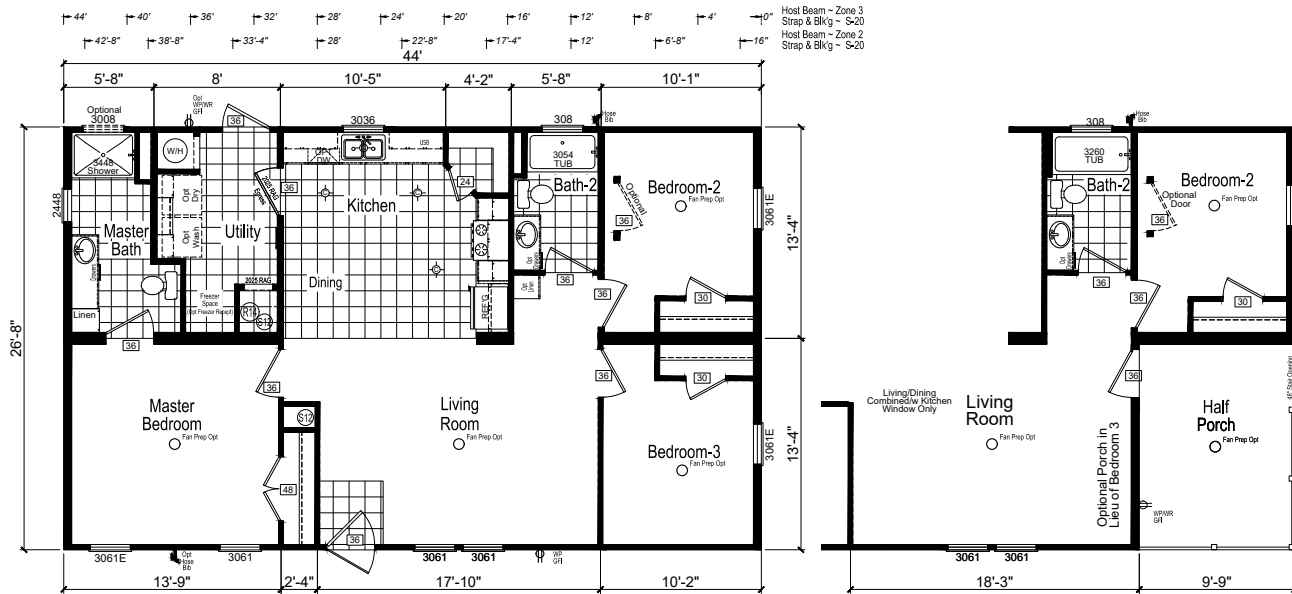

# Blue Jay

Homes of Merit Community Series

1,173 SQ. FT. (Approximate) 3 Bedroom, 2 Bath

Last Updated: 12-4-20

Optional 54" Shower

Optional 60" Shower

Optional Furnace

**FACTORY SELECT HOMES**  
179 Highway 601 South  
Lugoff, SC 29078