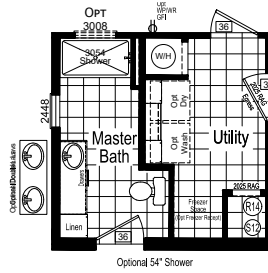

# Blue Jay

Homes of Merit Community Series

1,173 SQ. FT. (Approximate) 3 Bedroom, 2 Bath

Last Updated: 12-4-20

Optional 54" Shower

Optional 60" Shower

Optional Furnace

**FACTORY SELECT HOMES**  
179 Highway 601 South  
Lugoff, SC 29078