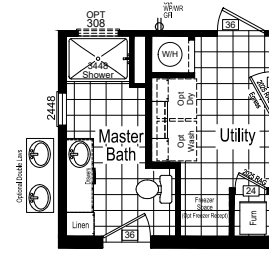

# Blue Jay

Homes of Merit Community Series

1,173 SQ. FT. (Approximate) 3 Bedroom, 2 Bath

Last Updated: 12-4-20

Optional 54" Shower

Optional 60" Shower

Optional Furnace

**FACTORY SELECT HOMES**  
179 Highway 601 South  
Lugoff, SC 29078