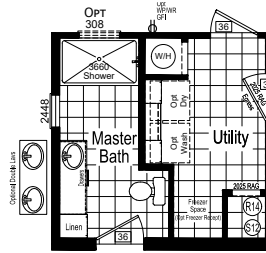

# Blue Jay

Homes of Merit Community Series

1,173 SQ. FT. (Approximate) 3 Bedroom, 2 Bath

Last Updated: 12-4-20

Optional 54" Shower

Optional 60" Shower

Optional Furnace

**FACTORY SELECT HOMES**  
179 Highway 601 South  
Lugoff, SC 29078