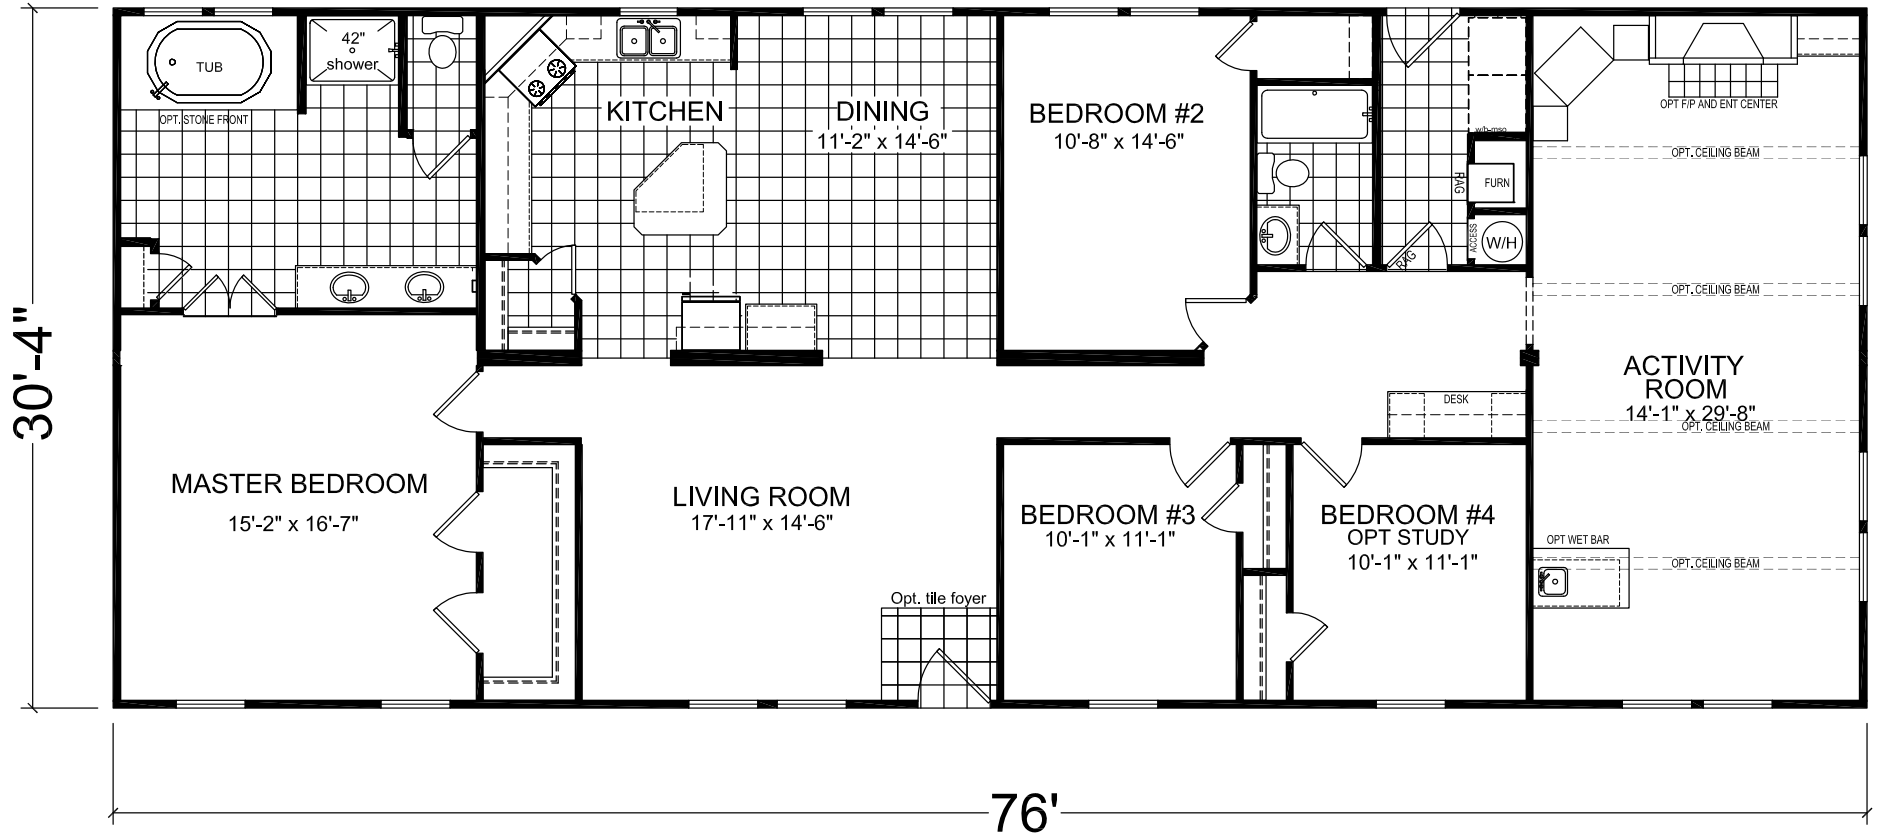

# Bluffton

Dutch Elite Series

2,305 SQ. FT. (Approximate) 4 Bedroom, 2 Bath

Last Updated: 6-25-21

**FACTORY SELECT HOMES**  
179 Highway 601 South  
Lugoff, SC 29078

SelectMobileHomes.com | 1-800-706-1701

**IMPORTANT:** Alta Cima Corp reserves the right to modify, cancel or substitute products or features of this event at any time without prior notice or obligation. Pictures and other promotional materials are representative and may depict or contain floor plans, square footages, elevations, options, upgrades, extra design features, decorations, floor coverings, specialty light fixtures, custom paint and wall coverings, window treatments, landscaping, sound and alarm systems, furnishings, appliances, and other designer/decorator features and amenities that are not included as part of the home and/or may not be available at all locations. Home, pricing and community information is subject to change, and homes to prior sale, at any time without notice or obligation. ©2020 Alta Cima Corp. All rights reserved.