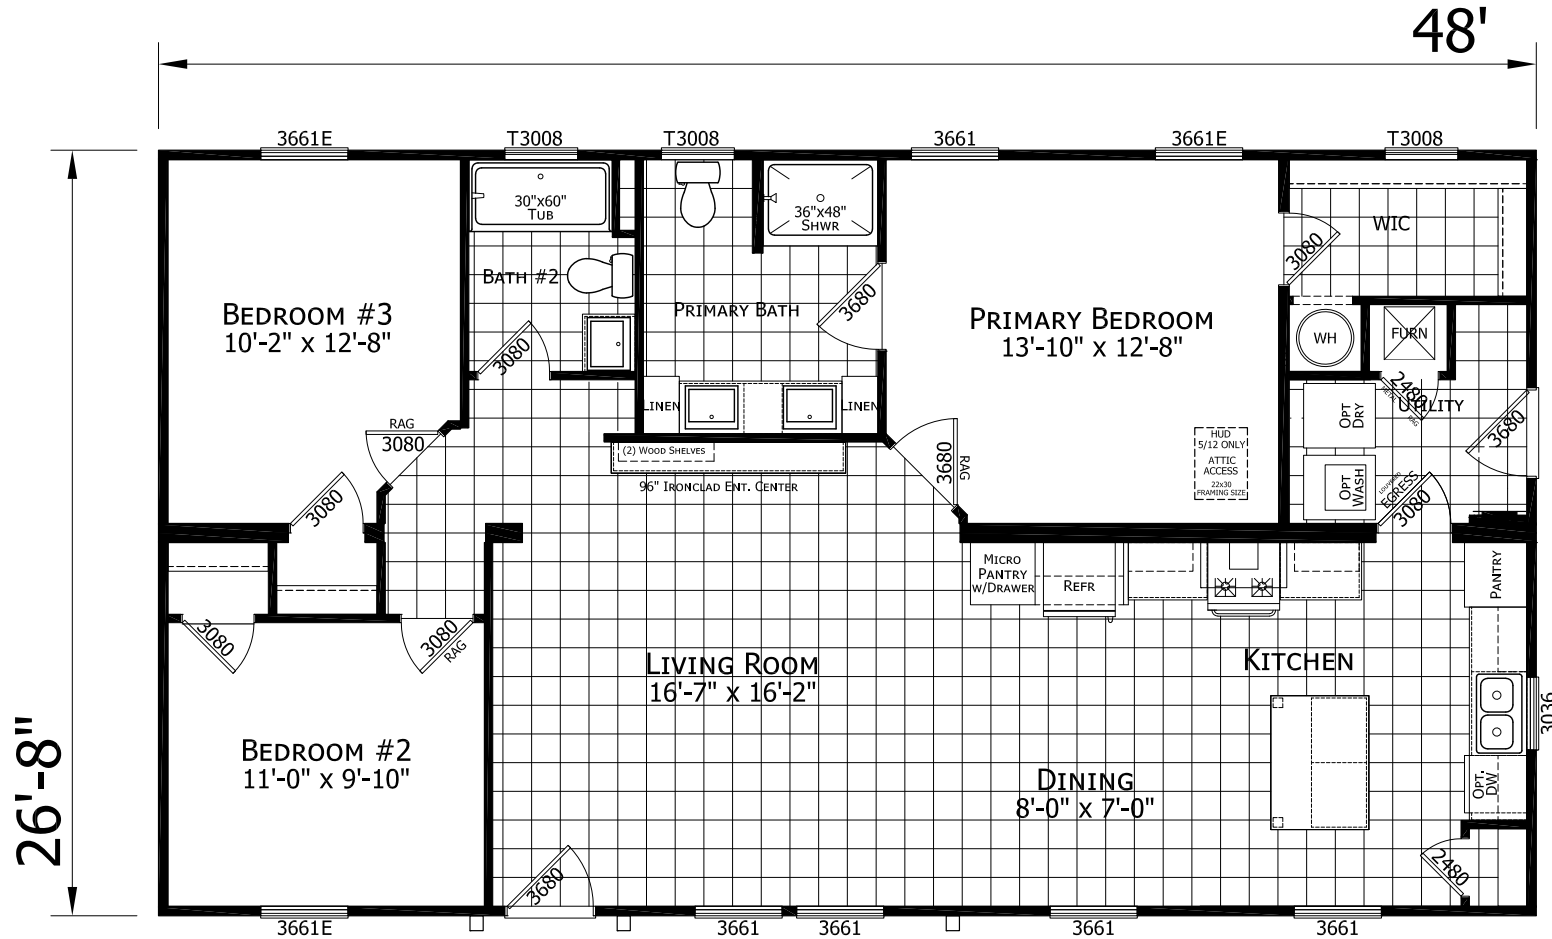

# Briarcliffe

Ironclad Series

1,280 SQ. FT. (Approximate) 3 Bedroom, 2 Bath

Last Updated: 11-7-23