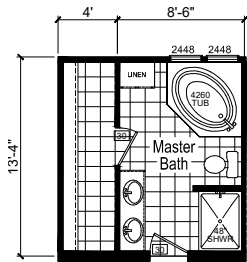

Burchwood

Riverview Series

1,494 SQ. FT. (Approximate) 3 Bedroom, 2 Bath

Last Updated: 12-7-20

(Optional Reversed Floor Plan Available)

Opt. Glamour Bath-2

Opt. Glamour Bath-3

FACTORY SELECT HOMES
179 Highway 601 South
Lugoff, SC 29078