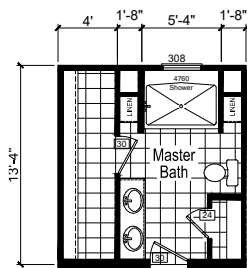

Burchwood

Riverview Series

1,494 SQ. FT. (Approximate) 3 Bedroom, 2 Bath

Last Updated: 12-7-20

(Optional Reversed Floor Plan Available)

Opt. Glamour Bath-2

Opt. Glamour Bath-3

FACTORY SELECT HOMES
179 Highway 601 South
Lugoff, SC 29078