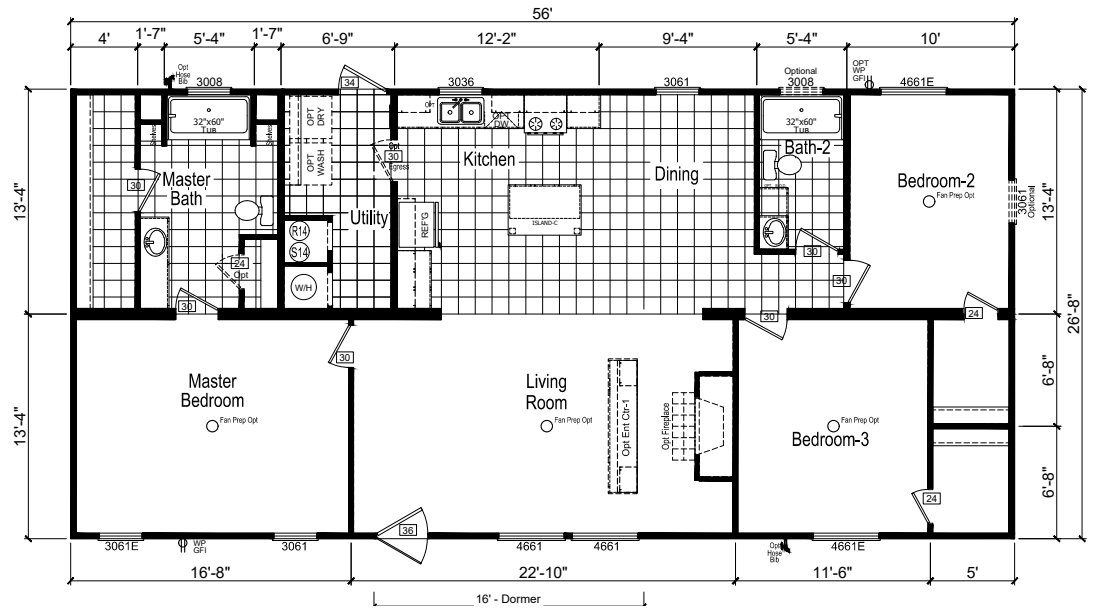

Burchwood

Riverview Series

1,494 SQ. FT. (Approximate) 3 Bedroom, 2 Bath

Last Updated: 12-7-20

(Optional Reversed Floor Plan Available)

Opt. Glamour Bath-2

Opt. Glamour Bath-3

FACTORY SELECT HOMES
179 Highway 601 South
Lugoff, SC 29078