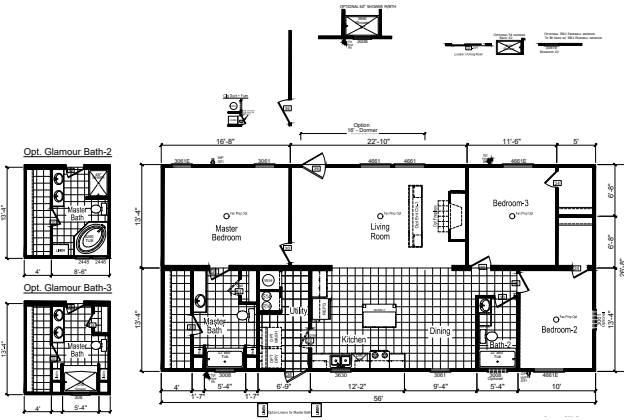

Burchwood

Riverview Series

1,494 SQ. FT. (Approximate) 3 Bedroom, 2 Bath

Last Updated: 12-7-20

(Optional Reversed Floor Plan Available)

Opt. Glamour Bath-2

Opt. Glamour Bath-3

FACTORY SELECT HOMES
179 Highway 601 South
Lugoff, SC 29078