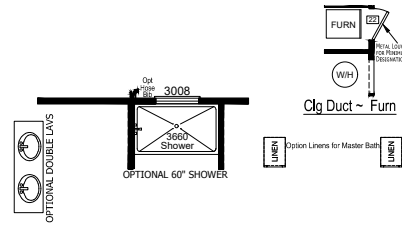

Burchwood

Riverview Series

1,494 SQ. FT. (Approximate) 3 Bedroom, 2 Bath

Last Updated: 12-7-20

(Optional Reversed Floor Plan Available)

Opt. Glamour Bath-2

Opt. Glamour Bath-3

FACTORY SELECT HOMES
179 Highway 601 South
Lugoff, SC 29078