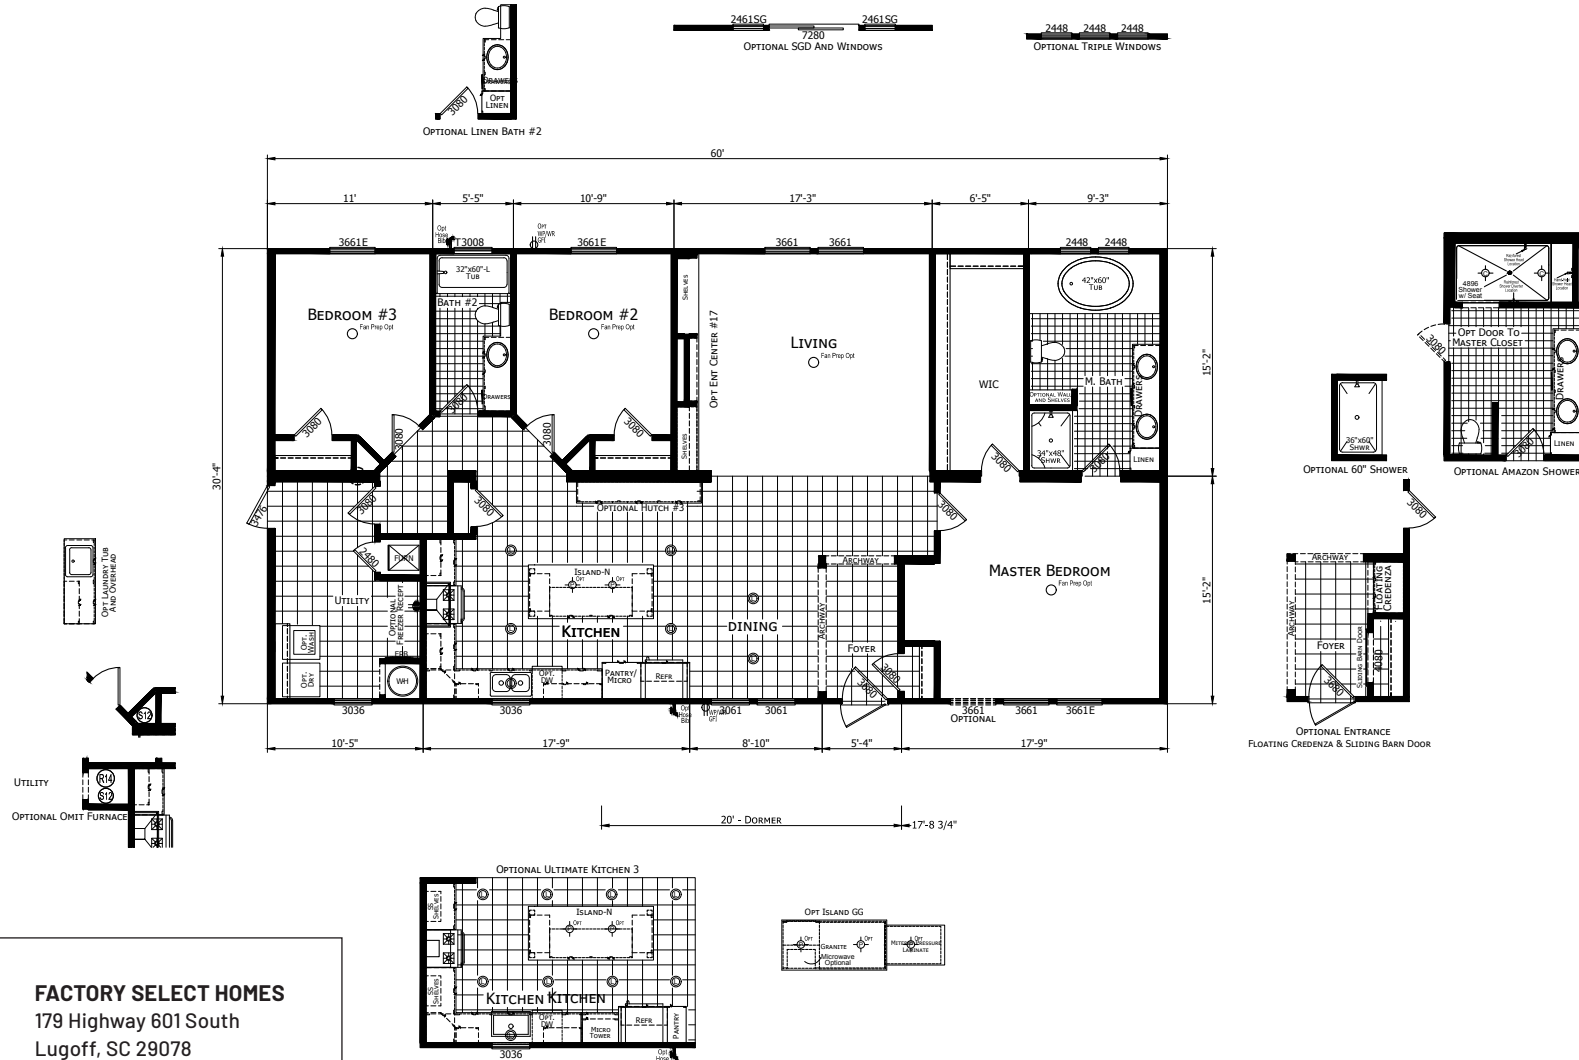

Campillos

Cypress Series

1,820 SQ. FT. (Approximate) 3 Bedroom, 2 Bath

Last Updated: 12-2-20

FACTORY SELECT HOMES
179 Highway 601 South
Lugoff, SC 29078

SelectMobileHomes.com | 1-800-706-1701

IMPORTANT: Alta Cima Corp reserves the right to modify, cancel or substitute products or features of this event at any time without prior notice or obligation. Pictures and other promotional materials are representative and may depict or contain floor plans, square footages, elevations, options, upgrades, extra design features, decorations, floor coverings, specialty light fixtures, custom paint and wall coverings, window treatments, landscaping, sound and alarm systems, furnishings, appliances, and other designer/decorator features and amenities that are not included as part of the home and/or may not be available at all locations. Home, pricing and community information is subject to change, and homes to prior sale, at any time without notice or obligation. ©2020 Alta Cima Corp. All rights reserved.