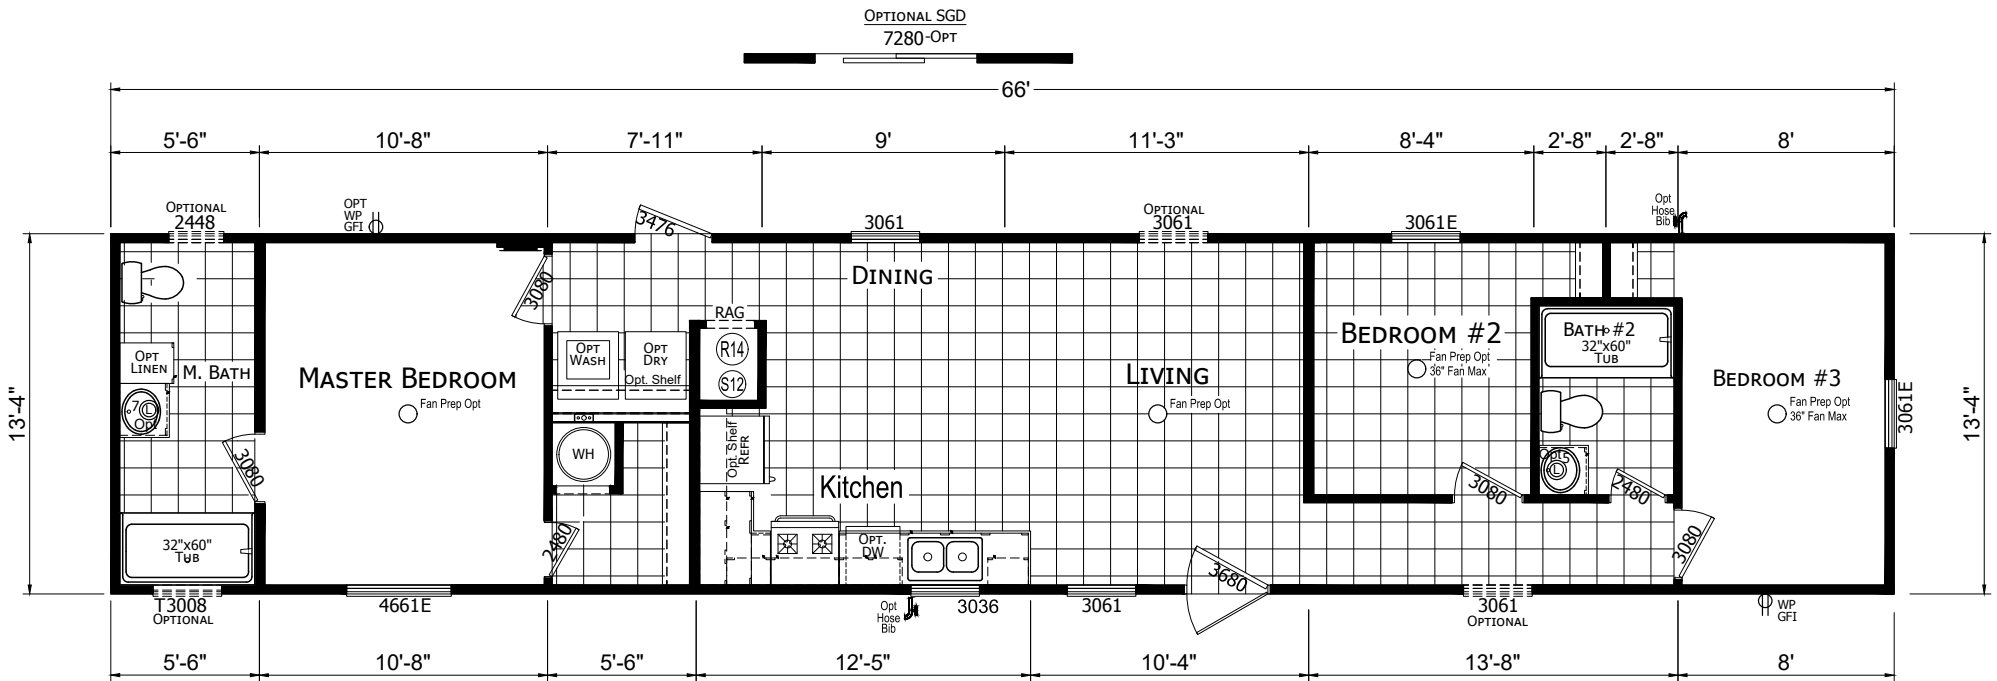

Cecil

Forest Manor Series

880 SQ. FT. (Approximate) 3 Bedroom, 2 Bath

Last Updated: 12-2-20

FACTORY SELECT HOMES
179 Highway 601 South
Lugoff, SC 29078

SelectMobileHomes.com | 1-800-706-1701

IMPORTANT: Alta Cima Corp reserves the right to modify, cancel or substitute products or features of this event at any time without prior notice or obligation. Pictures and other promotional materials are representative and may depict or contain floor plans, square footages, elevations, options, upgrades, extra design features, decorations, floor coverings, specialty light fixtures, custom paint and wall coverings, window treatments, landscaping, sound and alarm systems, furnishings, appliances, and other designer/decorator features and amenities that are not included as part of the home and/or may not be available at all locations. Home, pricing and community information is subject to change, and homes to prior sale, at any time without notice or obligation. ©2020 Alta Cima Corp. All rights reserved.