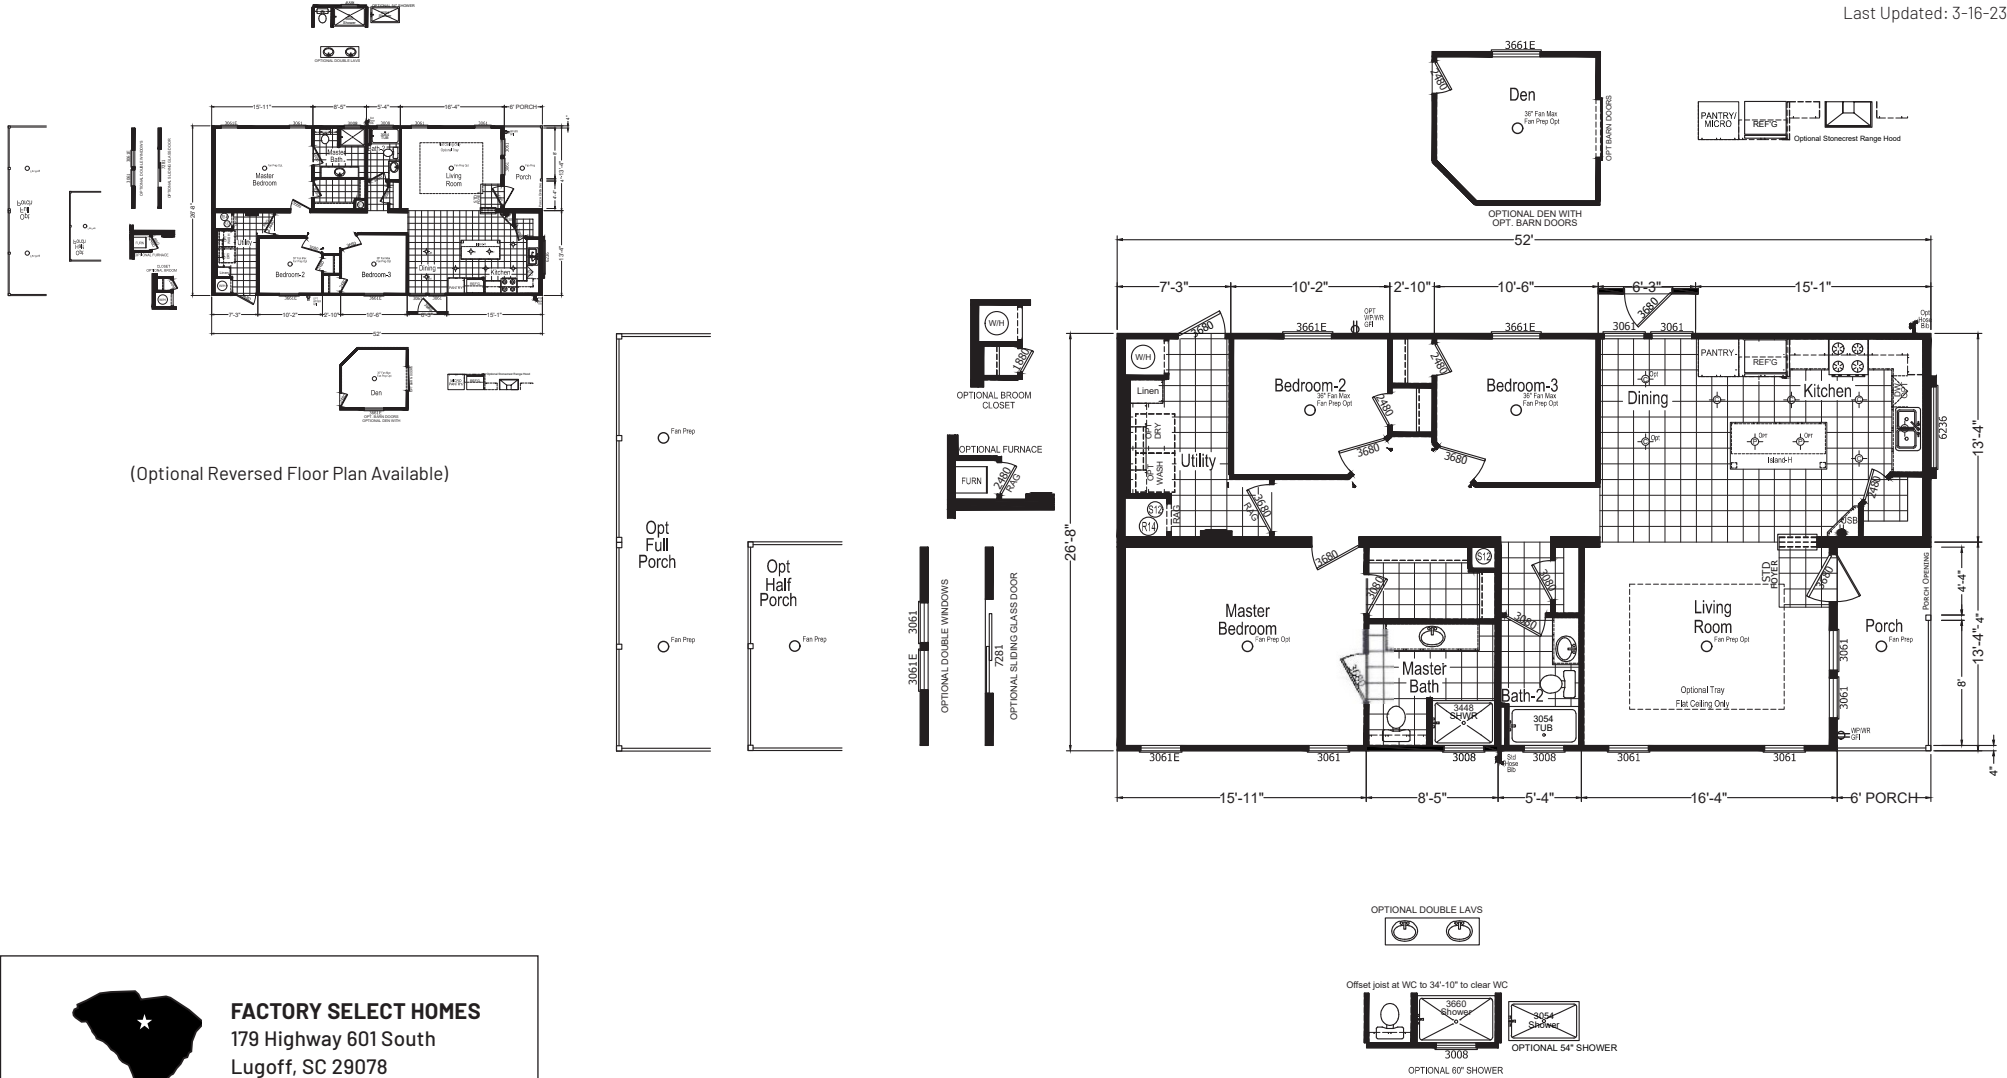

# Cerro

Homes of Merit Community Series

1,387 SQ. FT. (Approximate) 3 Bedroom, 2 Bath

Last Updated: 3-16-23

**FACTORY SELECT HOMES**  
 179 Highway 601 South  
 Lugoff, SC 29078

SelectMobileHomes.com | 1-800-706-1701