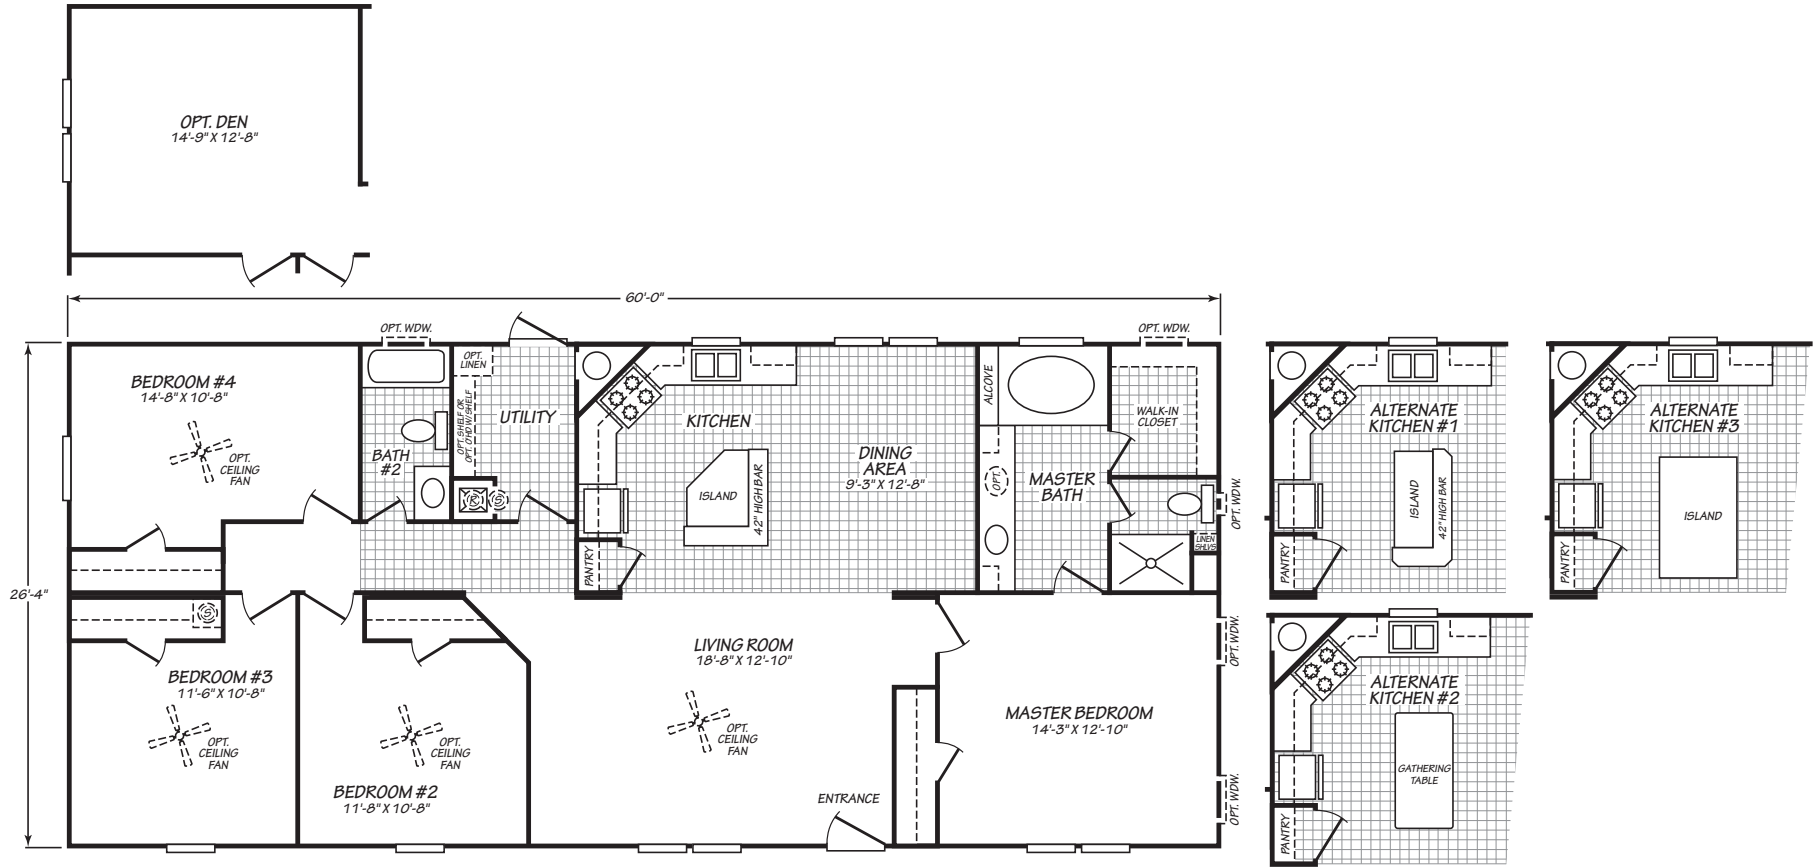

# Claire

Carriage Manor II Series

1,579 SQ. FT. (Approximate) 4 Bedroom, 2 Bath

Last Updated: 12-4-20

**FACTORY SELECT HOMES**  
179 Highway 601 South  
Lugoff, SC 29078

SelectMobileHomes.com | 1-800-706-1701