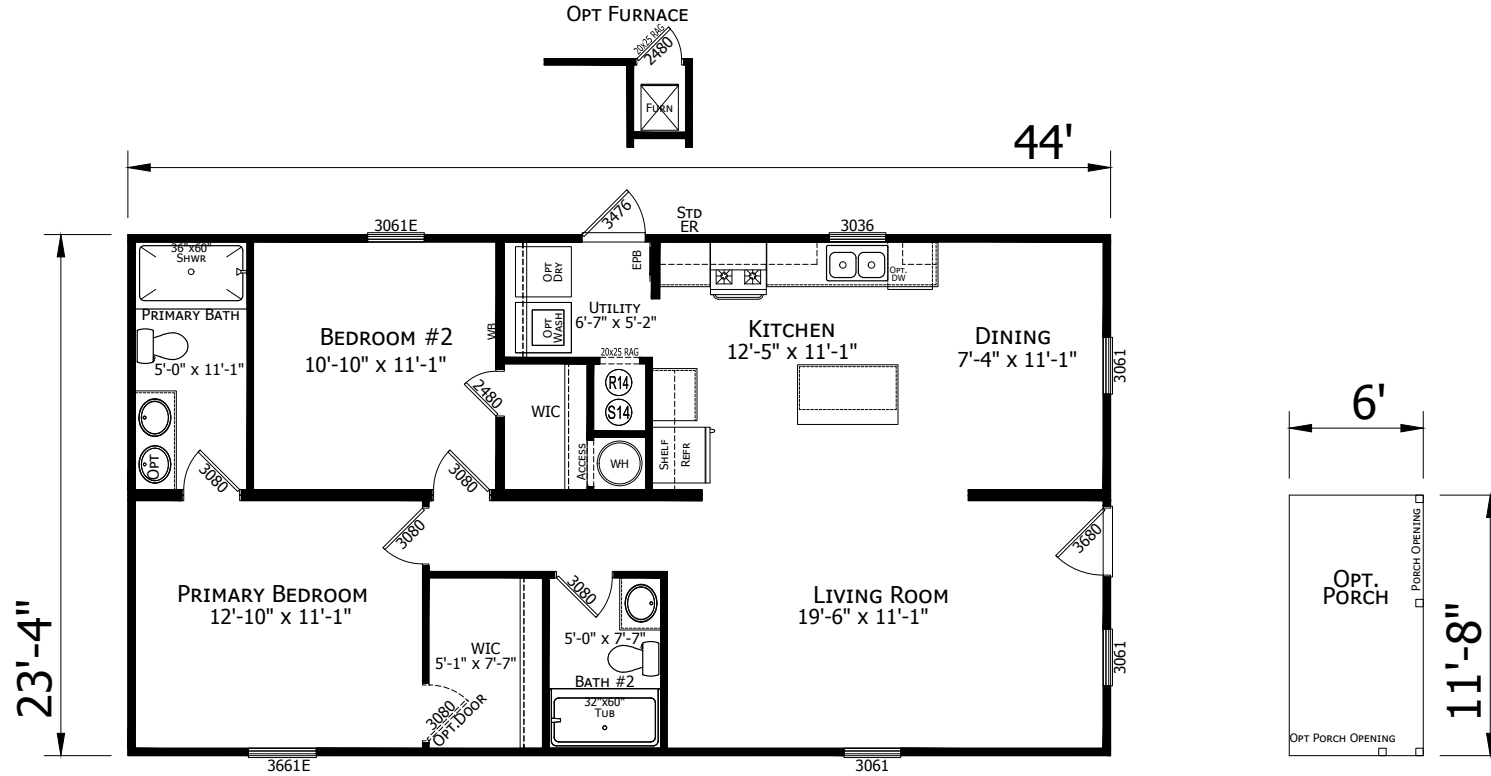

Clemson

Lake Manor Series

1,027 SQ. FT. (Approximate) 2 Bedroom, 2 Bath

Last Updated: 1-26-23

FACTORY SELECT HOMES
179 Highway 601 South
Lugoff, SC 29078

SelectMobileHomes.com | 1-800-706-1701

IMPORTANT: Alta Cima Corp reserves the right to modify, cancel or substitute products or features of this event at any time without prior notice or obligation. Pictures and other promotional materials are representative and may depict or contain floor plans, square footages, elevations, options, upgrades, extra design features, decorations, floor coverings, specialty light fixtures, custom paint and wall coverings, window treatments, landscaping, sound and alarm systems, furnishings, appliances, and other designer/decorator features and amenities that are not included as part of the home and/or may not be available at all locations. Home, pricing and community information is subject to change, and homes to prior sale, at any time without notice or obligation. ©2020 Alta Cima Corp. All rights reserved.