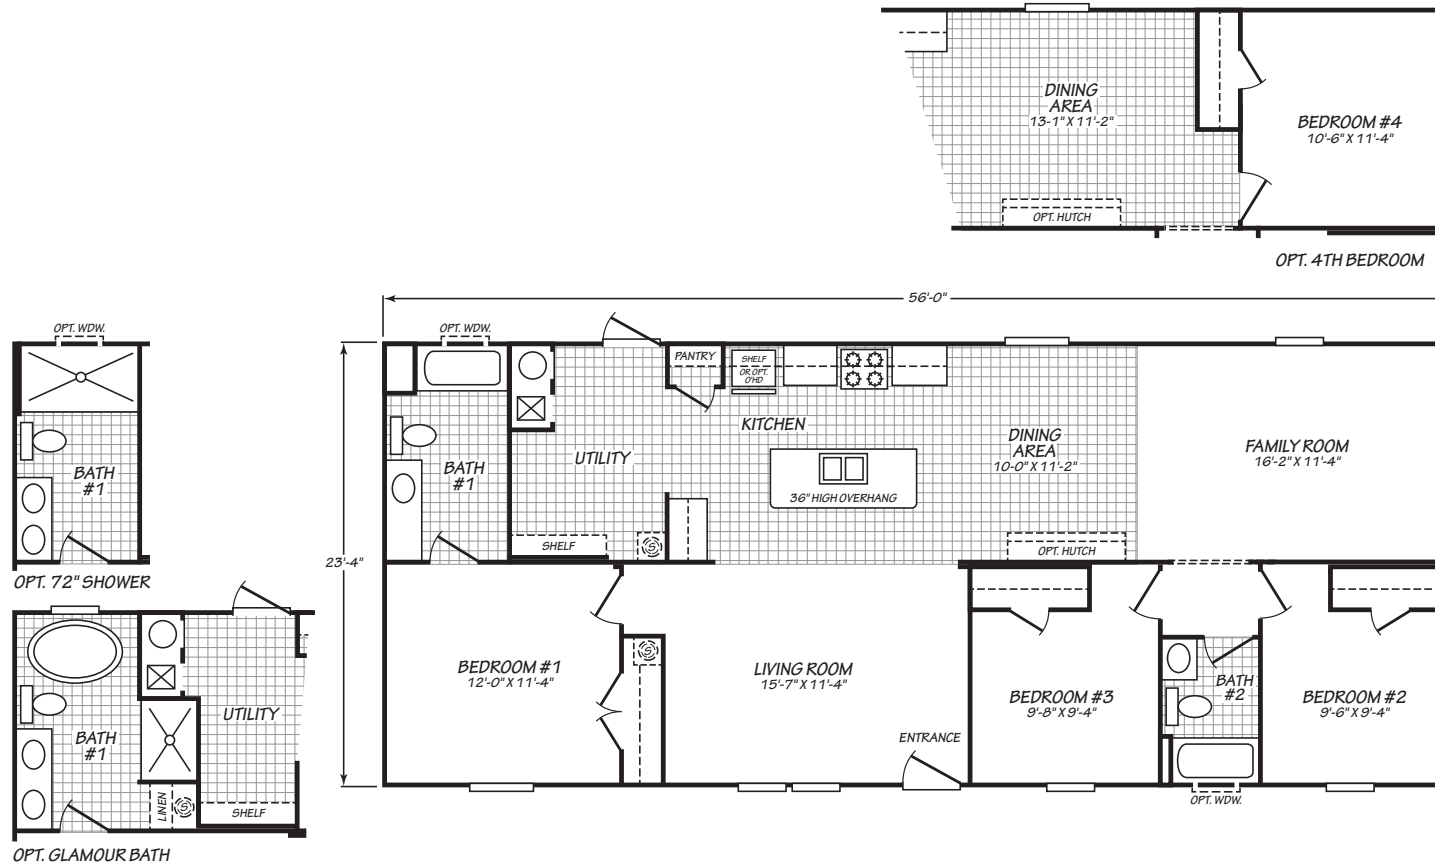

# Coralvine

Summit Series

1,306 SQ. FT. (Approximate) 3 Bedrooms, 2 Baths

Last Updated: 9-9-21

**FACTORY SELECT HOMES**  
179 Highway 601 South  
Lugoff, SC 29078

SelectMobileHomes.com | 1-800-706-1701

**IMPORTANT:** Alta Cima Corp reserves the right to modify, cancel or substitute products or features of this event at any time without prior notice or obligation. Pictures and other promotional materials are representative and may depict or contain floor plans, square footages, elevations, options, upgrades, extra design features, decorations, floor coverings, specialty light fixtures, custom paint and wall coverings, window treatments, landscaping, sound and alarm systems, furnishings, appliances, and other designer/decorator features and amenities that are not included as part of the home and/or may not be available at all locations. Home, pricing and community information is subject to change, and homes to prior sale, at any time without notice or obligation. ©2020 Alta Cima Corp. All rights reserved.