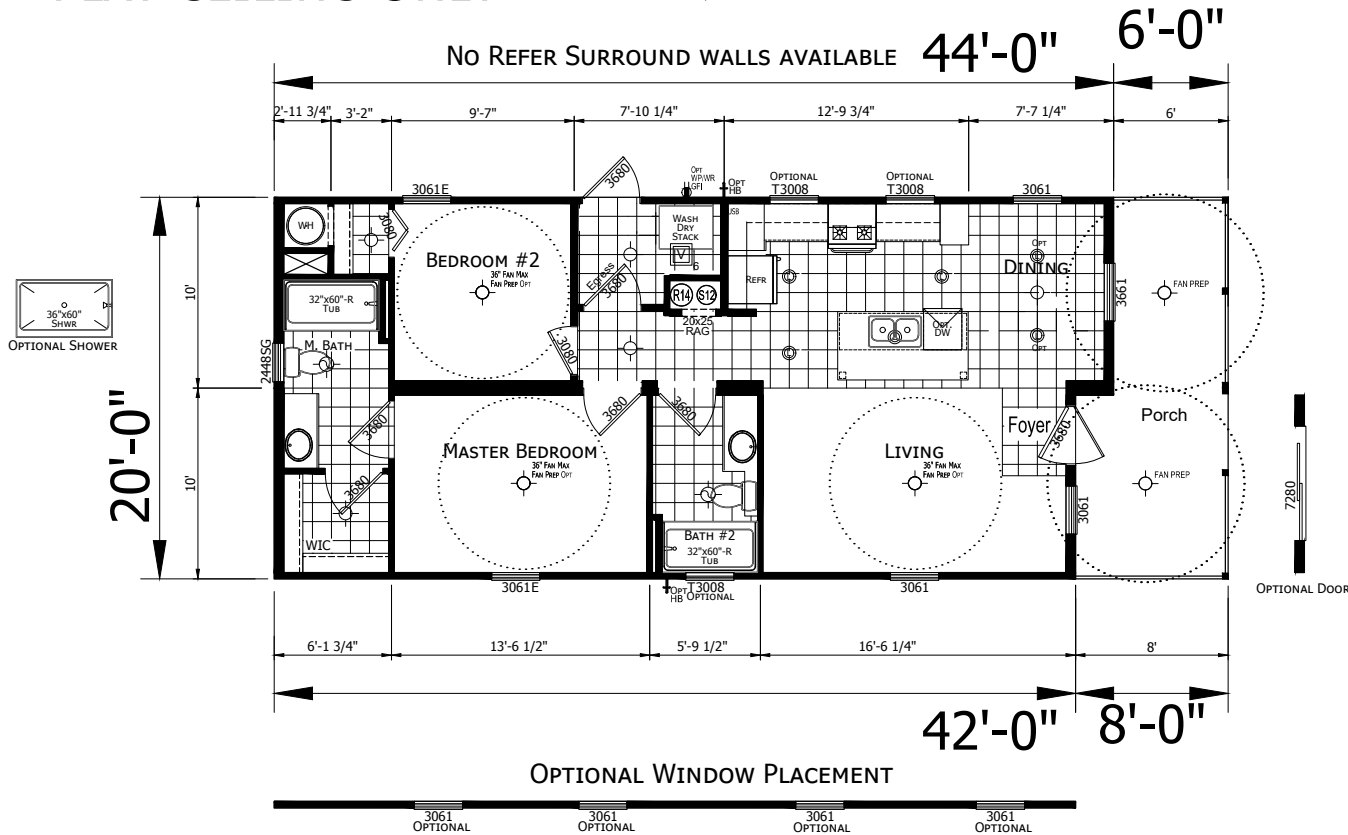

# Cowan

Homes of Merit Community Series

1,000 SQ. FT. (Approximate) 2 Bedroom, 2 Bath

Last Updated: 12-4-20

**\*\*FLAT CEILING ONLY**

**FACTORY SELECT HOMES**  
179 Highway 601 South  
Lugoff, SC 29078

**SelectMobileHomes.com | 1-800-706-1701**