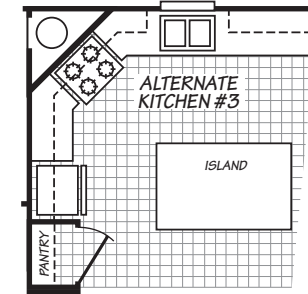

# Earlewood

Carriage Manor II Series

1,474 SQ. FT. (Approximate) 3 Bedroom, 2 Bath

Last Updated: 12-4-20

**FACTORY SELECT HOMES**  
179 Highway 601 South  
Lugoff, SC 29078

SelectMobileHomes.com | 1-800-706-1701