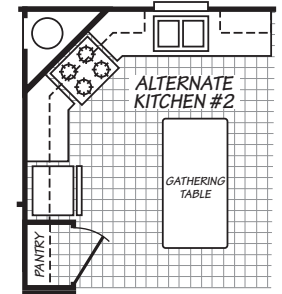

# Earlewood

Carriage Manor II Series

1,474 SQ. FT. (Approximate) 3 Bedroom, 2 Bath

Last Updated: 12-4-20

**FACTORY SELECT HOMES**  
179 Highway 601 South  
Lugoff, SC 29078

SelectMobileHomes.com | 1-800-706-1701