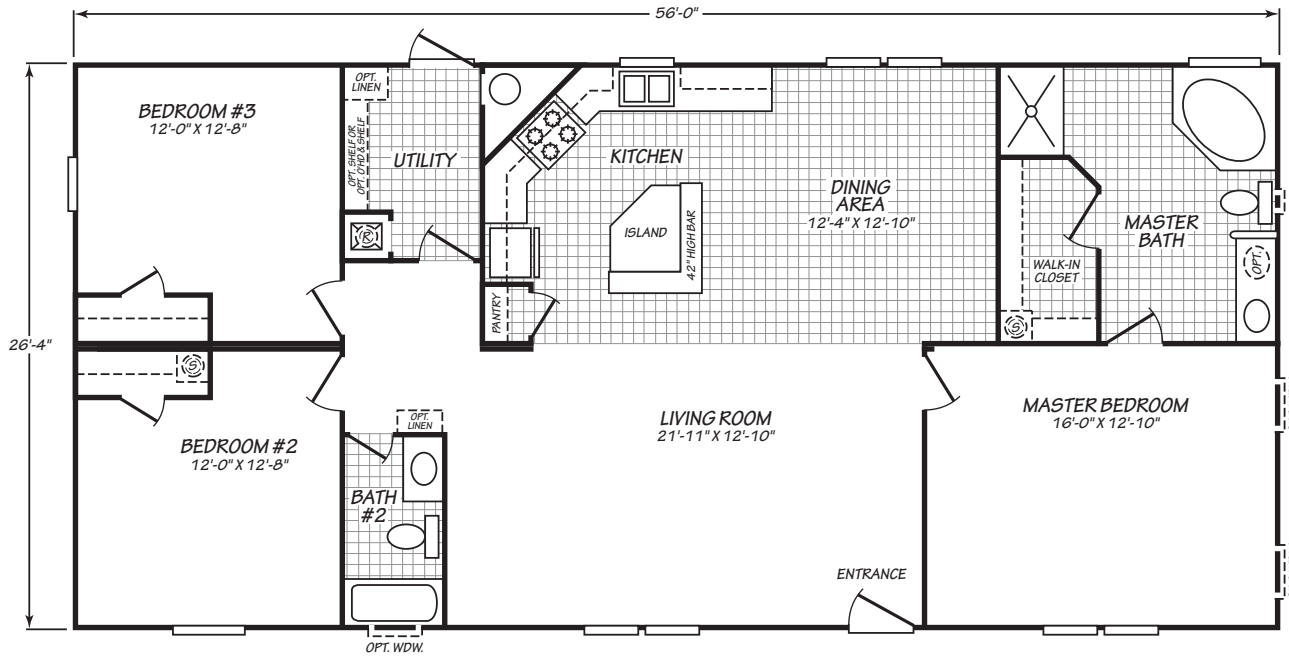

# Earlewood

Carriage Manor II Series

1,474 SQ. FT. (Approximate) 3 Bedroom, 2 Bath

Last Updated: 12-4-20

**FACTORY SELECT HOMES**  
179 Highway 601 South  
Lugoff, SC 29078

SelectMobileHomes.com | 1-800-706-1701