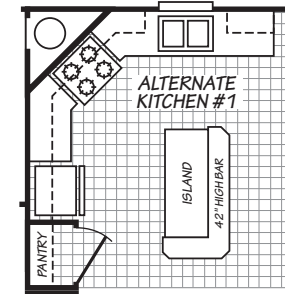

# Earlewood

Carriage Manor II Series

1,474 SQ. FT. (Approximate) 3 Bedroom, 2 Bath

Last Updated: 12-4-20

**FACTORY SELECT HOMES**  
179 Highway 601 South  
Lugoff, SC 29078

SelectMobileHomes.com | 1-800-706-1701