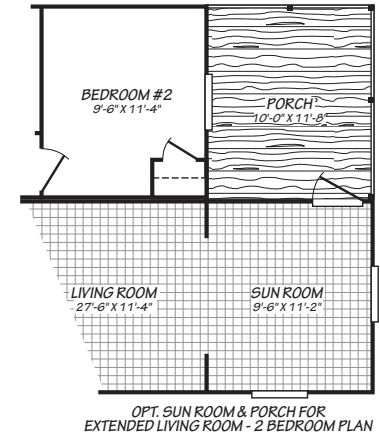

Farrow

Summit Series

933 SQ. FT. (Approximate) 3 Bedrooms, 2 Baths

Last Updated: 10-24-23

OPT. EXTENDED LIVING ROOM - 2 BEDROOM PLAN

FACTORY SELECT HOMES
179 Highway 601 South
Lugoff, SC 29078

SelectMobileHomes.com | 1-800-706-1701