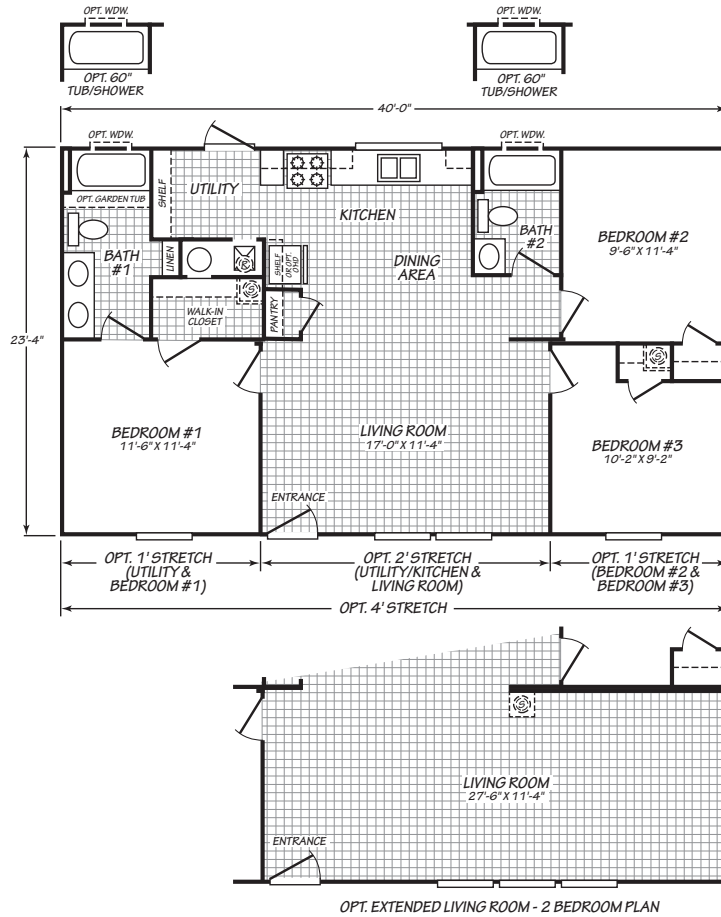

Farrow

Summit Series

933 SQ. FT. (Approximate) 3 Bedrooms, 2 Baths

Last Updated: 10-24-23

OPT. EXTENDED LIVING ROOM - 2 BEDROOM PLAN

FACTORY SELECT HOMES
179 Highway 601 South
Lugoff, SC 29078

SelectMobileHomes.com | 1-800-706-1701