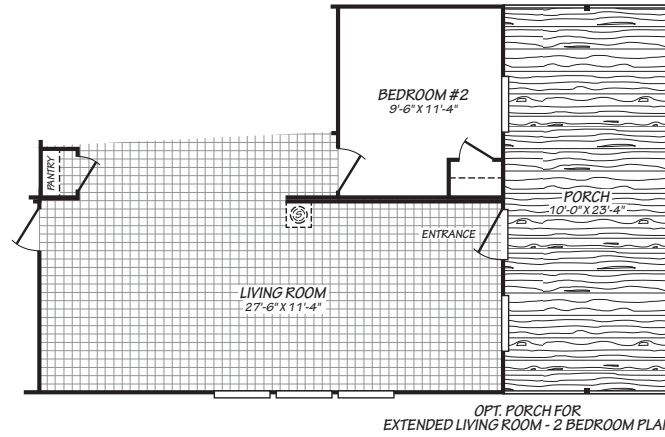

Farrow

Summit Series

933 SQ. FT. (Approximate) 3 Bedrooms, 2 Baths

Last Updated: 10-24-23

OPT. EXTENDED LIVING ROOM - 2 BEDROOM PLAN

FACTORY SELECT HOMES
179 Highway 601 South
Lugoff, SC 29078

SelectMobileHomes.com | 1-800-706-1701