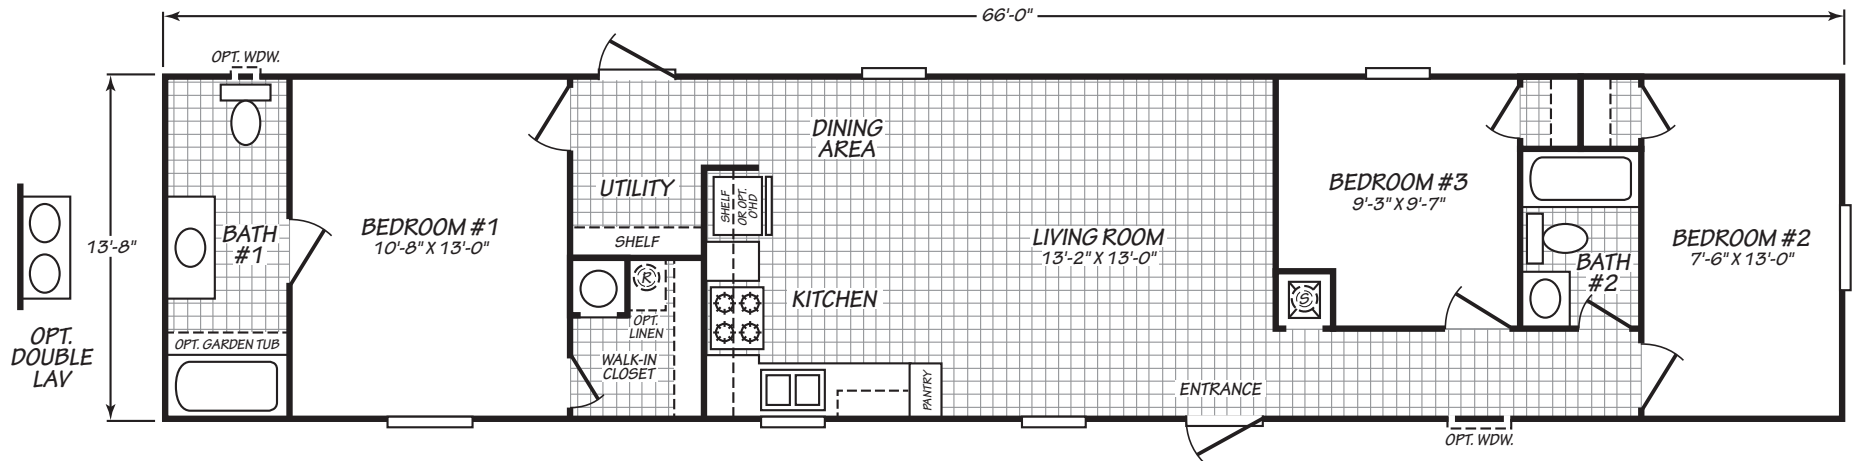

Fenton

Westfield Classic Series

902 SQ. FT. (Approximate) 3 Bedroom, 2 Bath

Last Updated:6-30-23

FACTORY SELECT HOMES
 179 Highway 601 South
 Lugoff, SC 29078

SelectMobileHomes.com | 1-800-706-1701

IMPORTANT: Alta Cima Corp reserves the right to modify, cancel or substitute products or features of this event at any time without prior notice or obligation. Pictures and other promotional materials are representative and may depict or contain floor plans, square footages, elevations, options, upgrades, extra design features, decorations, floor coverings, specialty light fixtures, custom paint and wall coverings, window treatments, landscaping, sound and alarm systems, furnishings, appliances, and other designer/decorator features and amenities that are not included as part of the home and/or may not be available at all locations. Home, pricing and community information is subject to change, and homes to prior sale, at any time without notice or obligation. ©2020 Alta Cima Corp. All rights reserved.