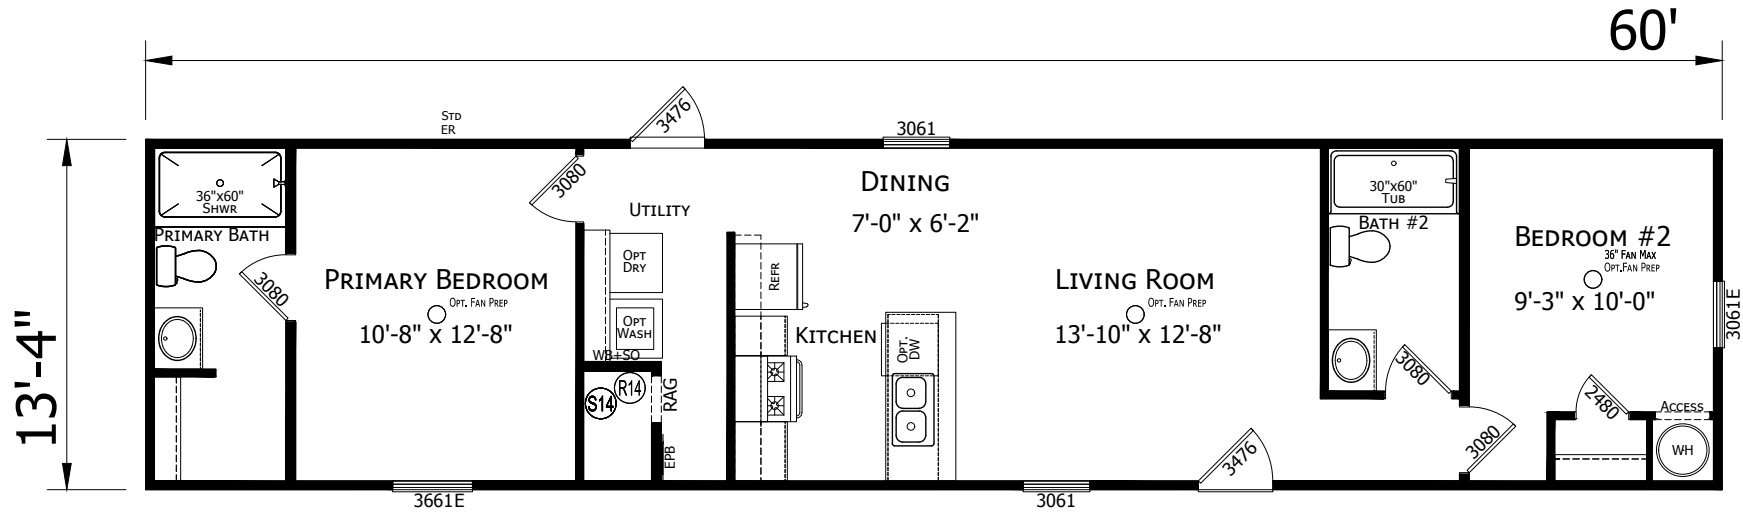

Gardendale

Prime Series

800 SQ. FT. (Approximate) 2 Bedroom, 2 Bath

Last Updated: 8-22-23

FACTORY SELECT HOMES
179 Highway 601 South
Lugoff, SC 29078

SelectMobileHomes.com | 1-800-706-1701

IMPORTANT: Alta Cima Corp reserves the right to modify, cancel or substitute products or features of this event at any time without prior notice or obligation. Pictures and other promotional materials are representative and may depict or contain floor plans, square footages, elevations, options, upgrades, extra design features, decorations, floor coverings, specialty light fixtures, custom paint and wall coverings, window treatments, landscaping, sound and alarm systems, furnishings, appliances, and other designer/decorator features and amenities that are not included as part of the home and/or may not be available at all locations. Home, pricing and community information is subject to change, and homes to prior sale, at any time without notice or obligation. ©2020 Alta Cima Corp. All rights reserved.