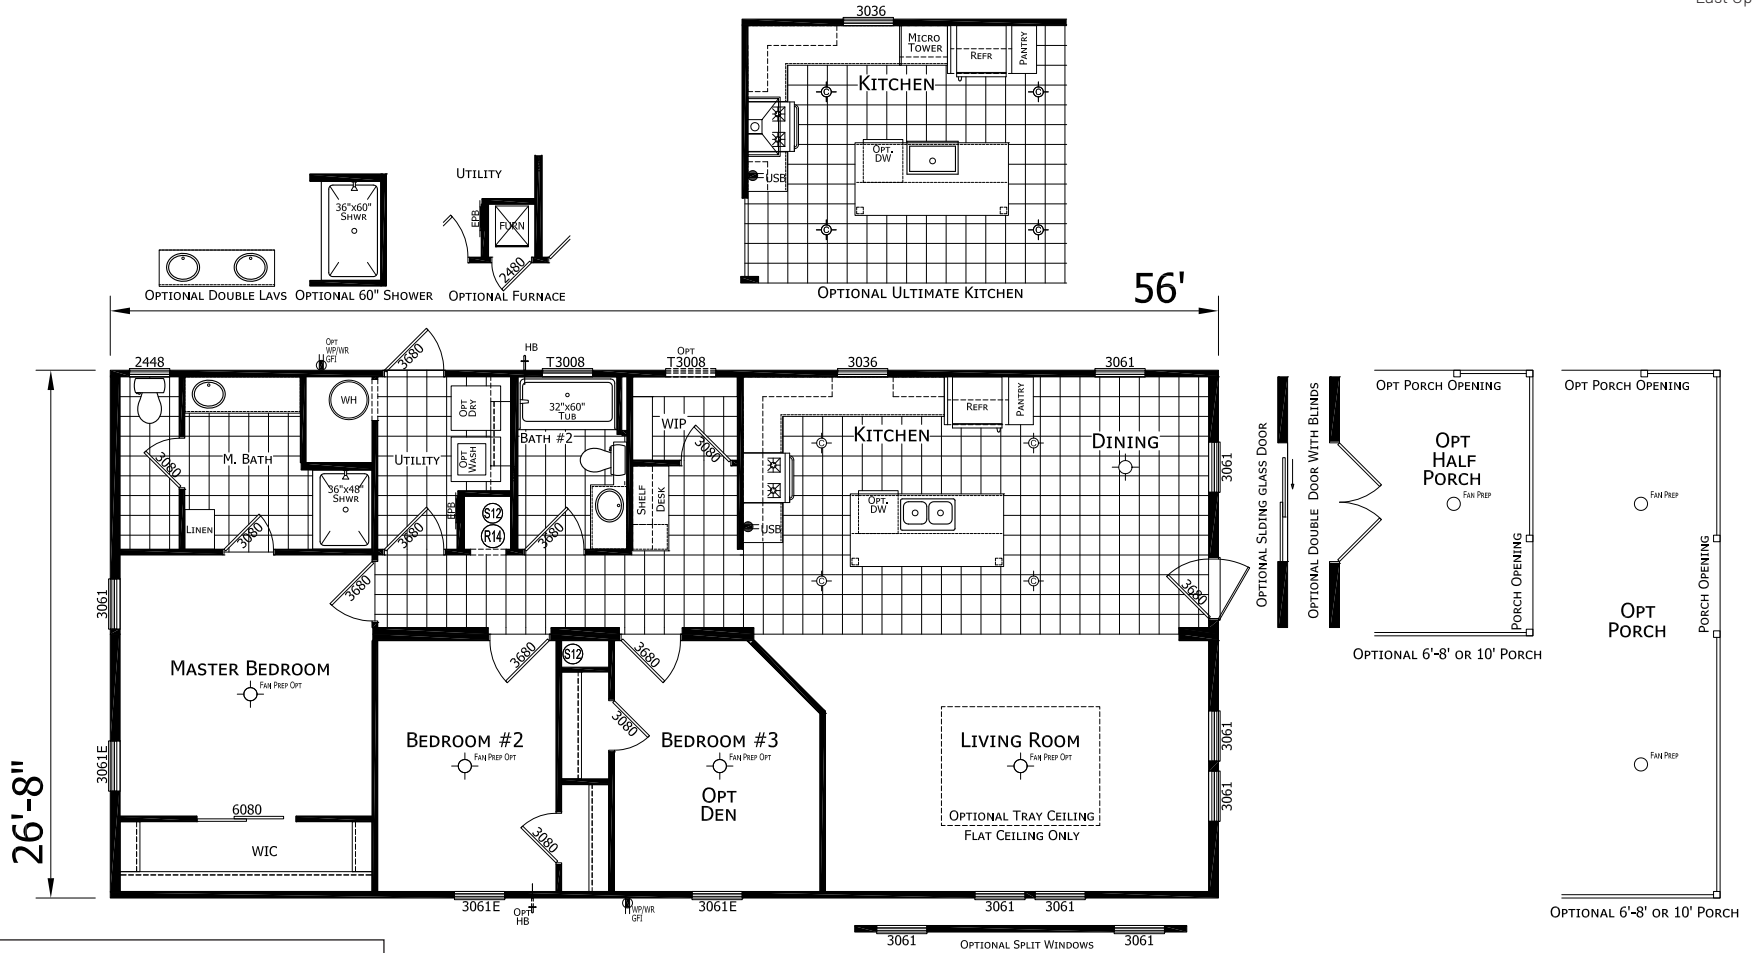

Garitt

Homes of Merit Community Series

1,494 SQ. FT. (Approximate) 3 Bedroom, 2 Bath

Last Updated: 4-7-22

FACTORY SELECT HOMES
179 Highway 601 South
Lugoff, SC 29078

SelectMobileHomes.com | 1-800-706-1701

IMPORTANT: Alta Cima Corp reserves the right to modify, cancel or substitute products or features of this event at any time without prior notice or obligation. Pictures and other promotional materials are representative and may depict or contain floor plans, square footages, elevations, options, upgrades, extra design features, decorations, floor coverings, specialty light fixtures, custom paint and wall coverings, window treatments, landscaping, sound and alarm systems, furnishings, appliances, and other designer/decorator features and amenities that are not included as part of the home and/or may not be available at all locations. Home, pricing and community information is subject to change, and homes to prior sale, at any time without notice or obligation. ©2020 Alta Cima Corp. All rights reserved.