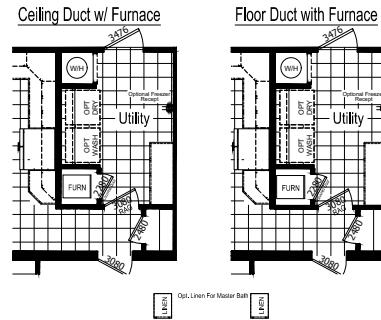

Gillock

Riverview Series

2,062 SQ. FT. (Approximate) 4 Bedroom, 2 Bath

Last Updated: 12-7-20

OPT. GLAMOUR BATH-2

OPT. GLAMOUR BATH-3

FACTORY SELECT HOMES
179 Highway 601 South
Lugoff, SC 29078

SelectMobileHomes.com | 1-800-706-1701