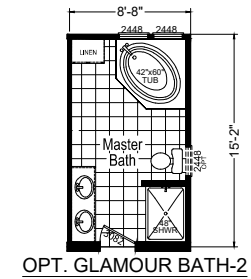

Gillock

Riverview Series

2,062 SQ. FT. (Approximate) 4 Bedroom, 2 Bath

Last Updated: 12-7-20

OPT. GLAMOUR BATH-2

OPT. GLAMOUR BATH-3

FACTORY SELECT HOMES
179 Highway 601 South
Lugoff, SC 29078

SelectMobileHomes.com | 1-800-706-1701