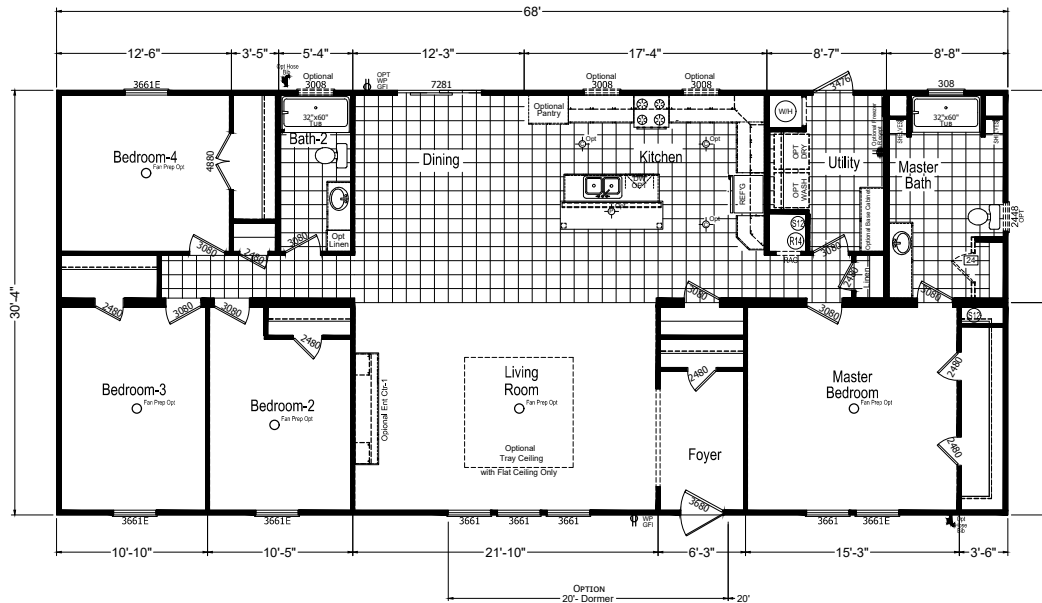

Gillock

Riverview Series

2,062 SQ. FT. (Approximate) 4 Bedroom, 2 Bath

Last Updated: 12-7-20

OPT. GLAMOUR BATH-2

OPT. GLAMOUR BATH-3

FACTORY SELECT HOMES
179 Highway 601 South
Lugoff, SC 29078

SelectMobileHomes.com | 1-800-706-1701