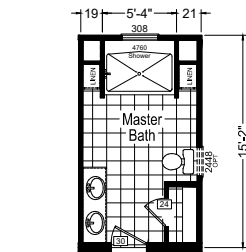

Gillock

Riverview Series

2,062 SQ. FT. (Approximate) 4 Bedroom, 2 Bath

Last Updated: 12-7-20

OPT. GLAMOUR BATH-2

OPT. GLAMOUR BATH-3

FACTORY SELECT HOMES
179 Highway 601 South
Lugoff, SC 29078

SelectMobileHomes.com | 1-800-706-1701