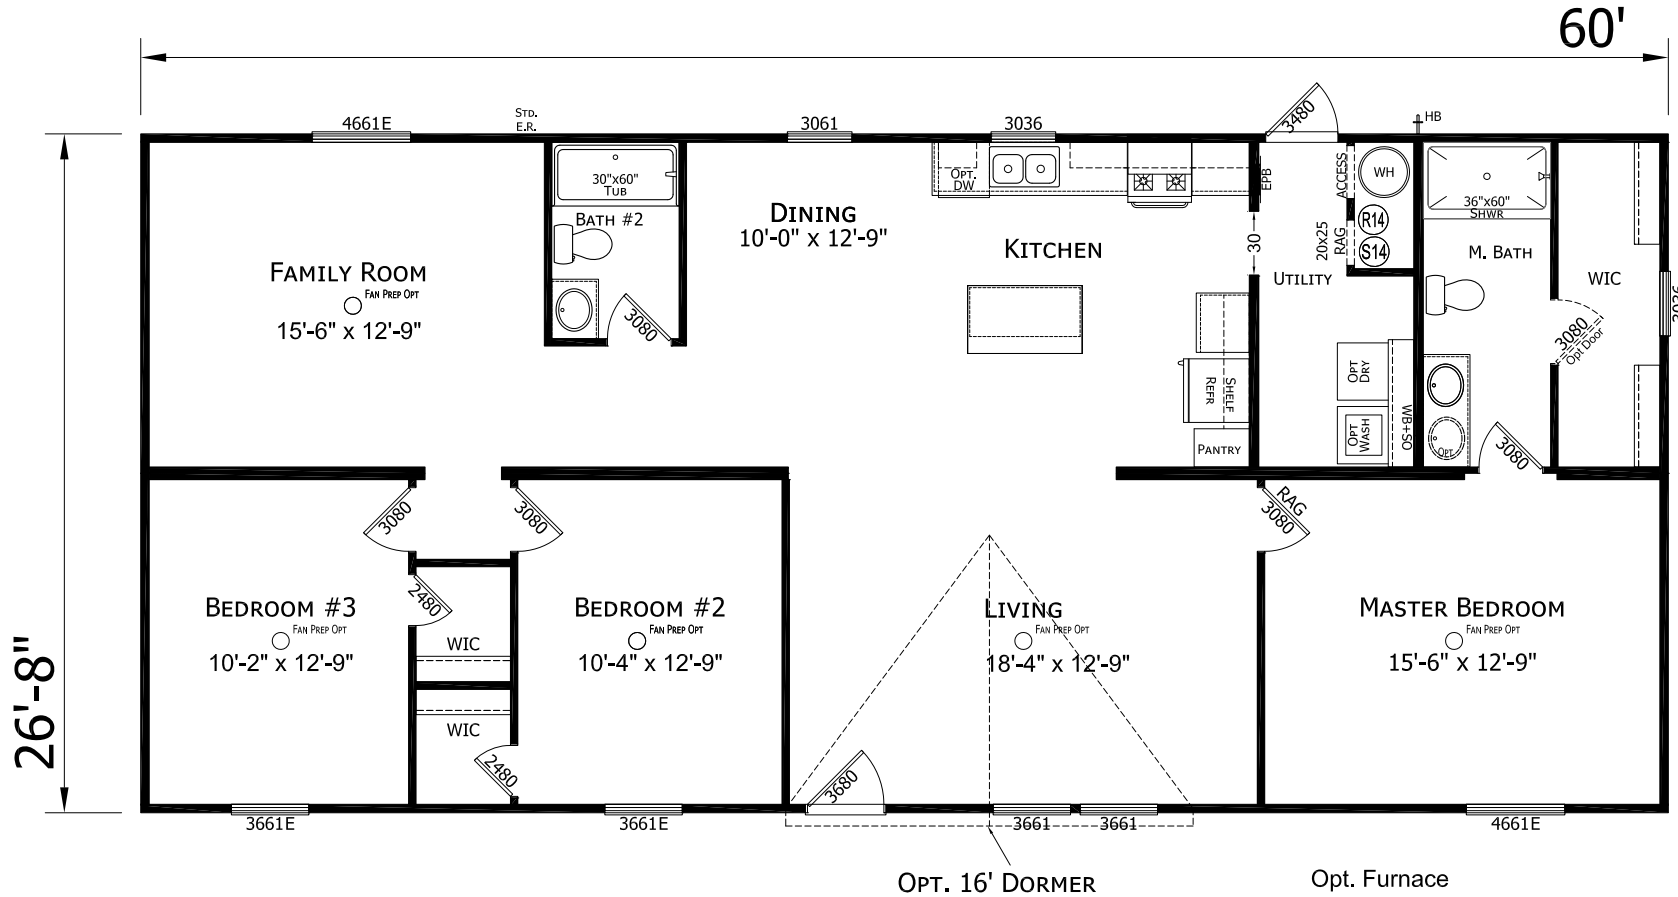

Glenola

Prime Series

1,600 SQ. FT. (Approximate) 3 Bedroom, 2 Bath

Last Updated: 6-21-24

FACTORY SELECT HOMES
 179 Highway 601 South
 Lugoff, SC 29078

SelectMobileHomes.com | 1-800-706-1701

IMPORTANT: Alta Cima Corp reserves the right to modify, cancel or substitute products or features of this event at any time without prior notice or obligation. Pictures and other promotional materials are representative and may depict or contain floor plans, square footages, elevations, options, upgrades, extra design features, decorations, floor coverings, specialty light fixtures, custom paint and wall coverings, window treatments, landscaping, sound and alarm systems, furnishings, appliances, and other designer/decorator features and amenities that are not included as part of the home and/or may not be available at all locations. Home, pricing and community information is subject to change, and homes to prior sale, at any time without notice or obligation. ©2020 Alta Cima Corp. All rights reserved.