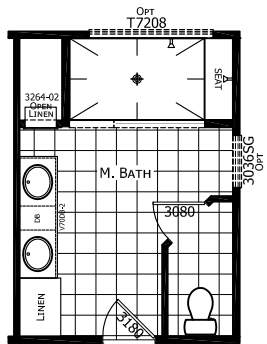

# Griff

Dutch Elite Series

1,941 SQ. FT. (Approximate) 3 Bedroom, 2 Bath

Last Updated: 12-9-24

OPT UTILITY ROOM

OPT MASTER BATH

**FACTORY SELECT HOMES**

179 Highway 601 South  
Lugoff, SC 29078