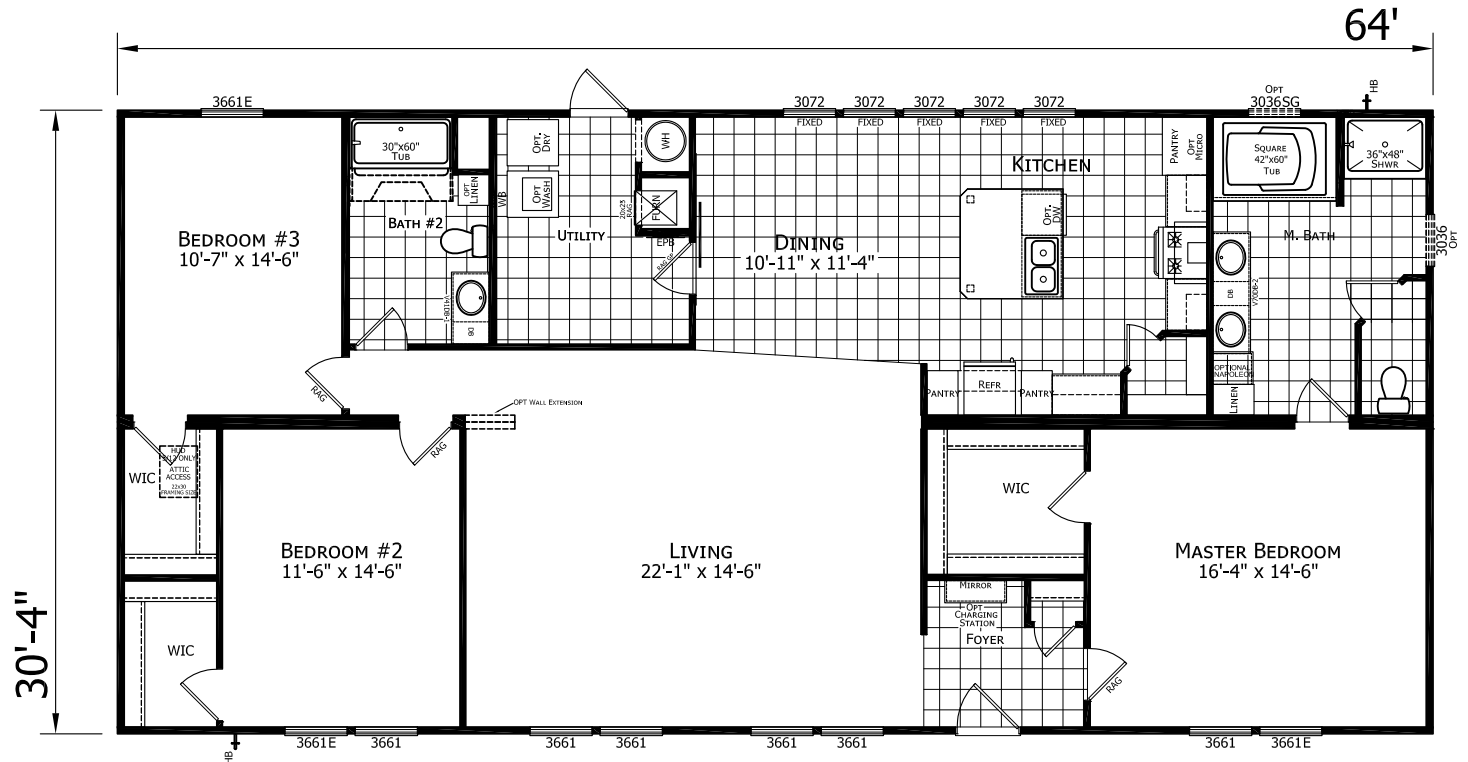

# Griff

Dutch Elite Series

1,941 SQ. FT. (Approximate) 3 Bedroom, 2 Bath

Last Updated: 12-9-24

OPT UTILITY ROOM

OPT MASTER BATH

**FACTORY SELECT HOMES**

179 Highway 601 South  
Lugoff, SC 29078