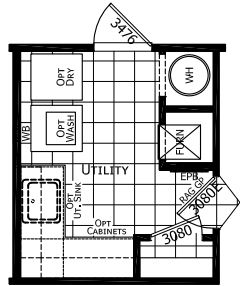

# Griff

Dutch Elite Series

1,941 SQ. FT. (Approximate) 3 Bedroom, 2 Bath

Last Updated: 12-9-24

OPT UTILITY ROOM

OPT MASTER BATH

**FACTORY SELECT HOMES**

179 Highway 601 South  
Lugoff, SC 29078