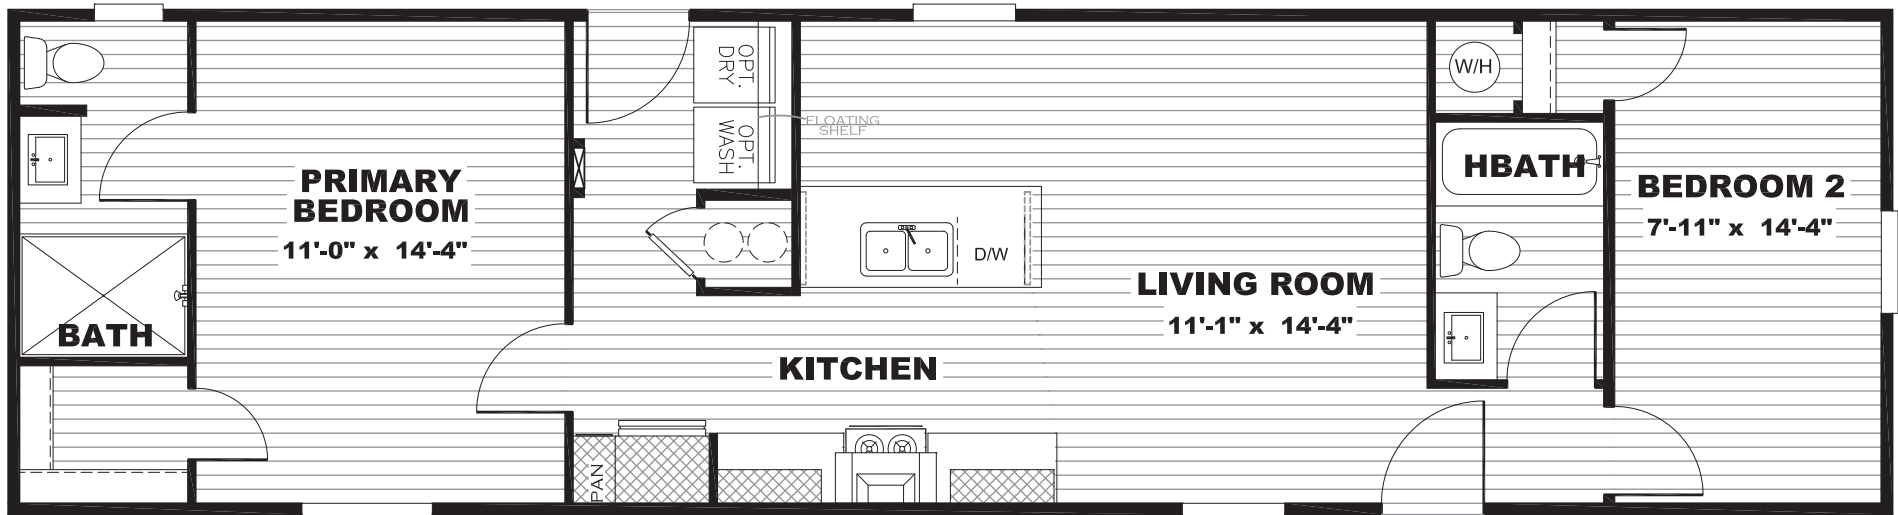

Hanlon

Epic Series

877 SQ. FT. (Approximate) 2 Bedroom, 2 Bath

Last Updated: 6-16-23

FACTORY SELECT HOMES
179 Highway 601 South
Lugoff, SC 29078

SelectMobileHomes.com | 1-800-706-1701

IMPORTANT: Alta Cima Corp reserves the right to modify, cancel or substitute products or features of this event at any time without prior notice or obligation. Pictures and other promotional materials are representative and may depict or contain floor plans, square footages, elevations, options, upgrades, extra design features, decorations, floor coverings, specialty light fixtures, custom paint and wall coverings, window treatments, landscaping, sound and alarm systems, furnishings, appliances, and other designer/decorator features and amenities that are not included as part of the home and/or may not be available at all locations. Home, pricing and community information is subject to change, and homes to prior sale, at any time without notice or obligation. ©2020 Alta Cima Corp. All rights reserved.