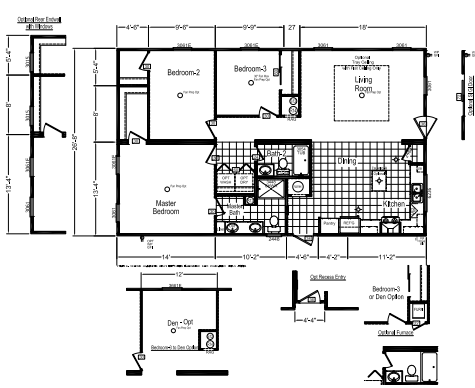

Harvard

Signature Series

1,173 SQ. FT. (Approximate) 3 Bedroom, 2 Bath

Last Updated: 12-3-20

(Optional Reversed Floor Plan Available)

FACTORY SELECT HOMES
179 Highway 601 South
Lugoff, SC 29078

SelectMobileHomes.com | 1-800-706-1701