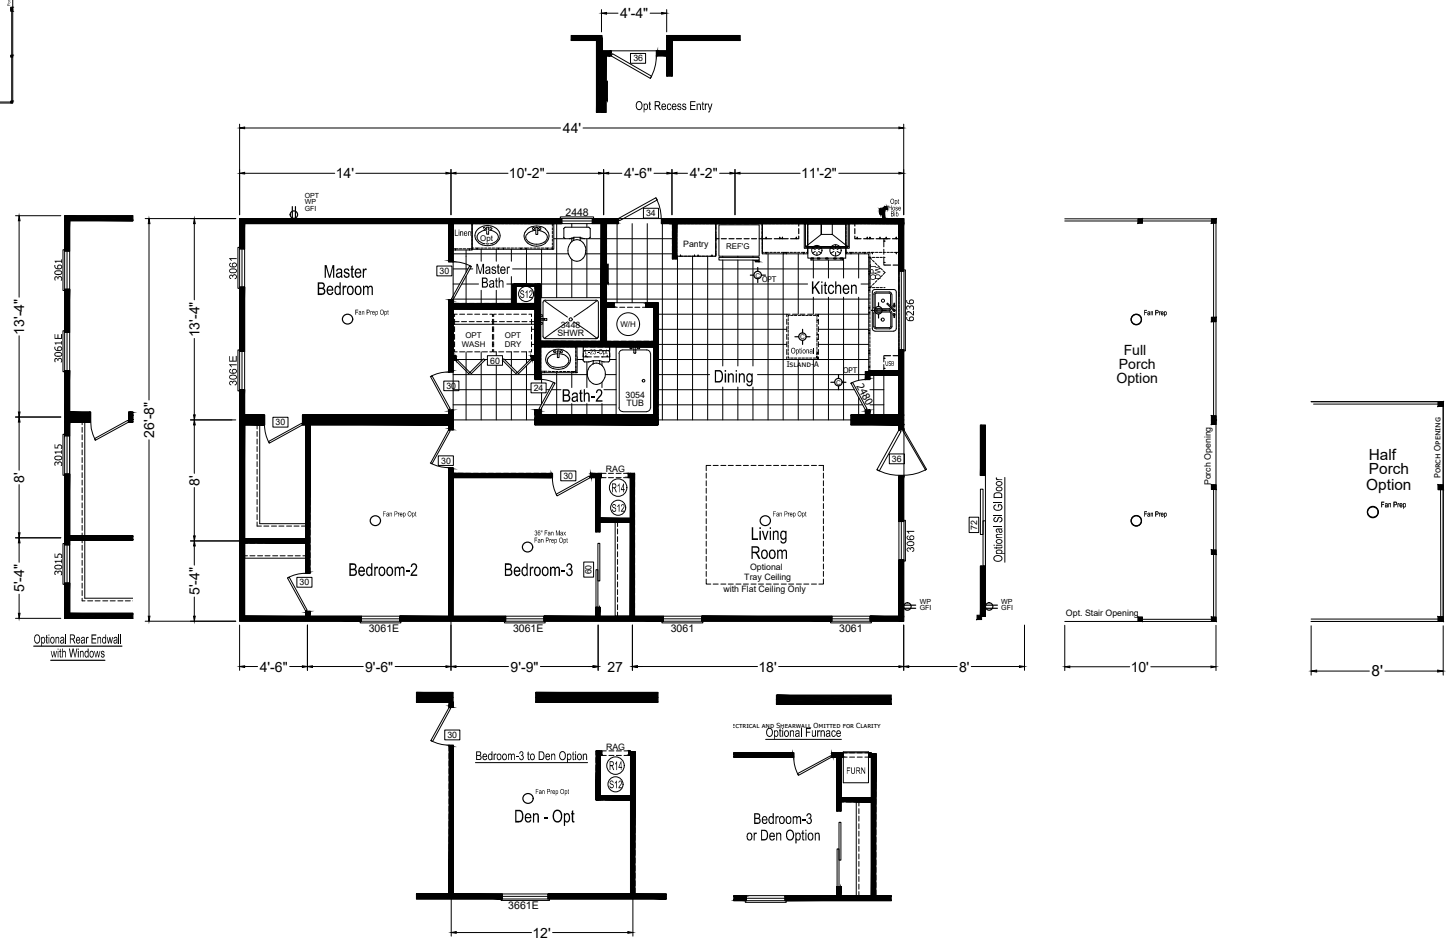

Harvard

Signature Series

1,173 SQ. FT. (Approximate) 3 Bedroom, 2 Bath

Last Updated: 12-3-20

(Optional Reversed Floor Plan Available)

FACTORY SELECT HOMES
179 Highway 601 South
Lugoff, SC 29078

SelectMobileHomes.com | 1-800-706-1701