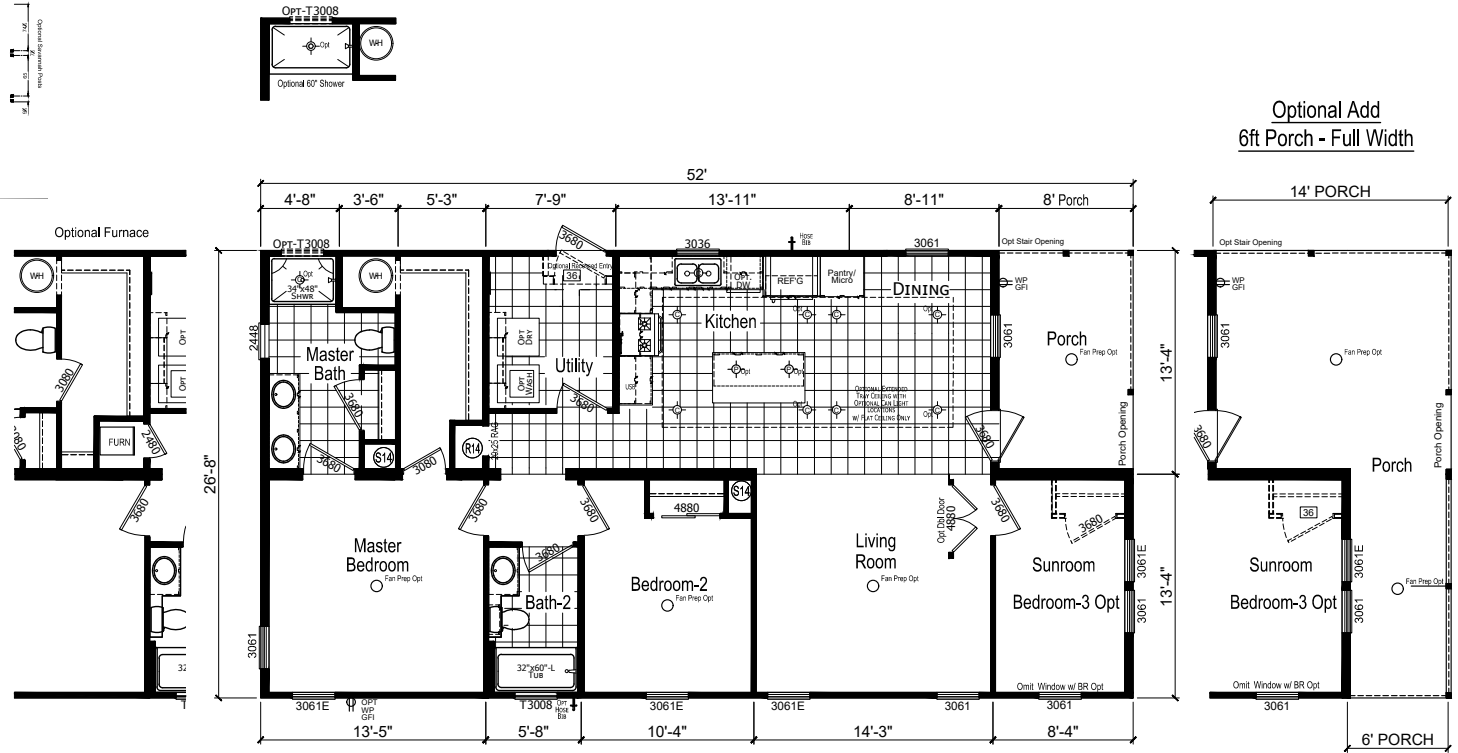

Hewes

Homes of Merit Community Series

1,387 SQ. FT. (Approximate) 2 Bedroom, 2 Bath

Last Updated: 12-4-20

(Optional Reversed Floor Plan Available)

Optional Add
6ft Porch - Full Width

FACTORY SELECT HOMES
179 Highway 601 South
Lugoff, SC 29078