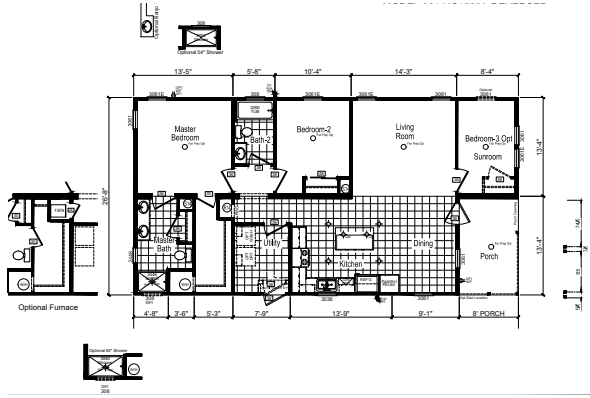

Hewes

Homes of Merit Community Series

1,387 SQ. FT. (Approximate) 2 Bedroom, 2 Bath

Last Updated: 12-4-20

(Optional Reversed Floor Plan Available)

Optional Add
6ft Porch - Full Width

FACTORY SELECT HOMES
179 Highway 601 South
Lugoff, SC 29078

Available With Optional Ultimate Kitchen 2
9 Foot Flat Only At This Time

SelectMobileHomes.com | 1-800-706-1701

IMPORTANT: Alta Cima Corp reserves the right to modify, cancel or substitute products or features of this event at any time without prior notice or obligation. Pictures and other promotional materials are representative and may depict or contain floor plans, square footages, elevations, options, upgrades, extra design features, decorations, floor coverings, specialty light fixtures, custom paint and wall coverings, window treatments, landscaping, sound and alarm systems, furnishings, appliances, and other designer/decorator features and amenities that are not included as part of the home and/or may not be available at all locations. Home, pricing and community information is subject to change, and homes to prior sale, at any time without notice or obligation. ©2020 Alta Cima Corp. All rights reserved.