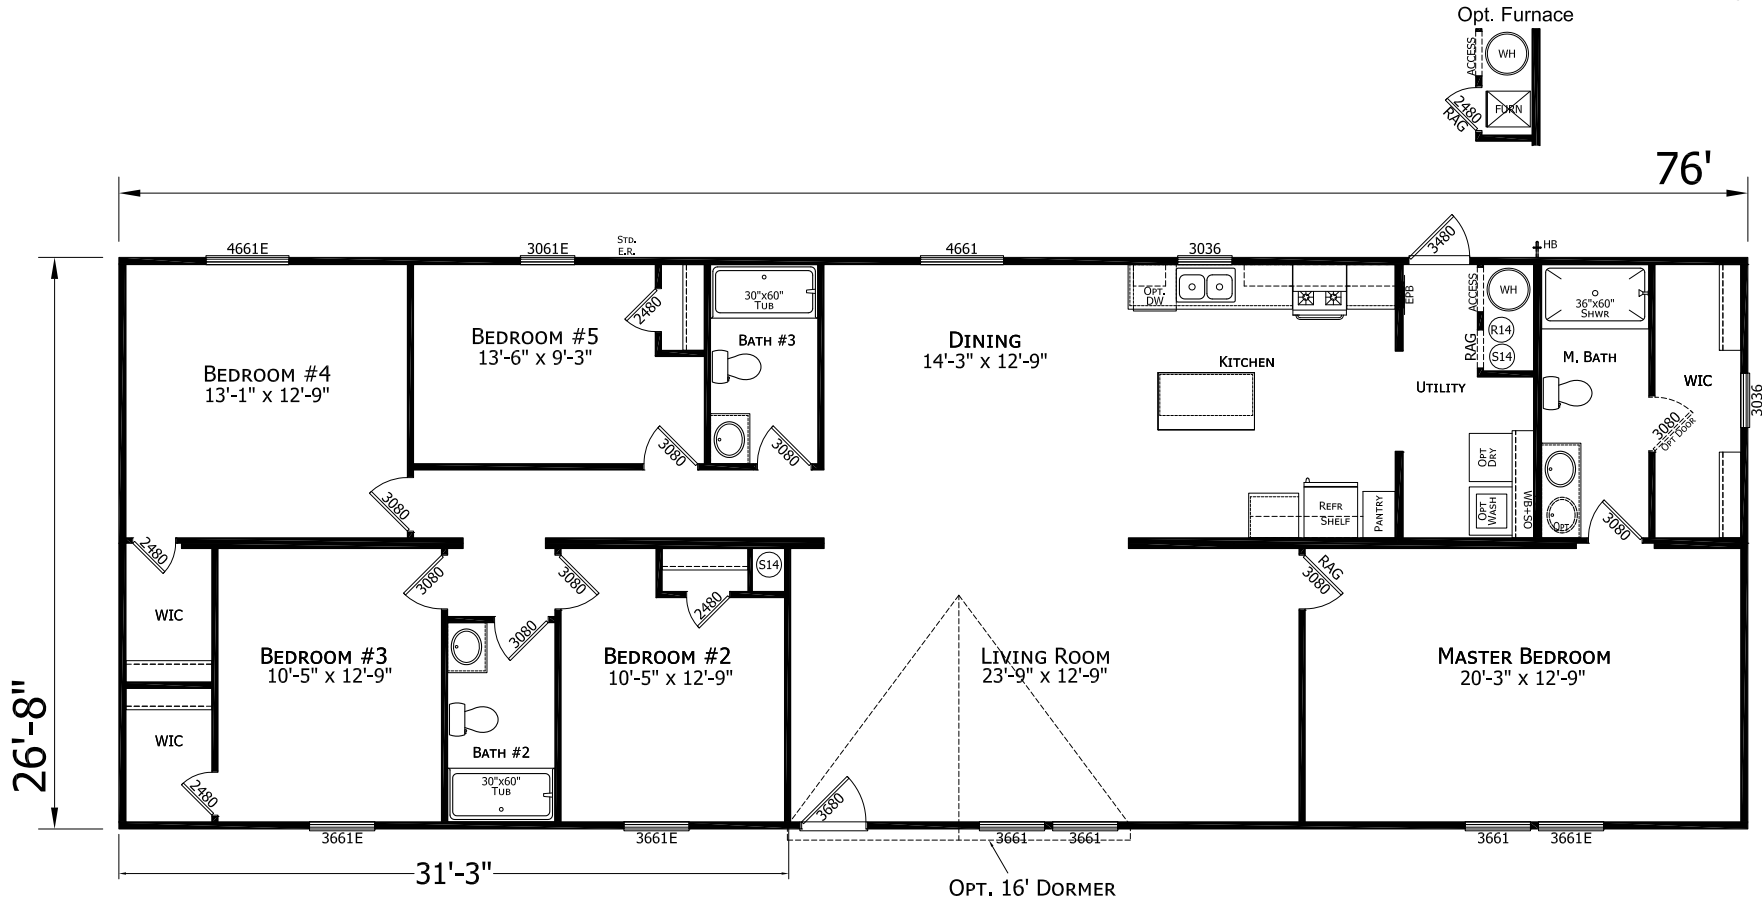

Hoxie

Prime Series

2,027 SQ. FT. (Approximate) 5 Bedroom, 3 Bath

Last Updated: 6-21-24

FACTORY SELECT HOMES
 179 Highway 601 South
 Lugoff, SC 29078

SelectMobileHomes.com | 1-800-706-1701

IMPORTANT: Alta Cima Corp reserves the right to modify, cancel or substitute products or features of this event at any time without prior notice or obligation. Pictures and other promotional materials are representative and may depict or contain floor plans, square footages, elevations, options, upgrades, extra design features, decorations, floor coverings, specialty light fixtures, custom paint and wall coverings, window treatments, landscaping, sound and alarm systems, furnishings, appliances, and other designer/decorator features and amenities that are not included as part of the home and/or may not be available at all locations. Home, pricing and community information is subject to change, and homes to prior sale, at any time without notice or obligation. ©2020 Alta Cima Corp. All rights reserved.