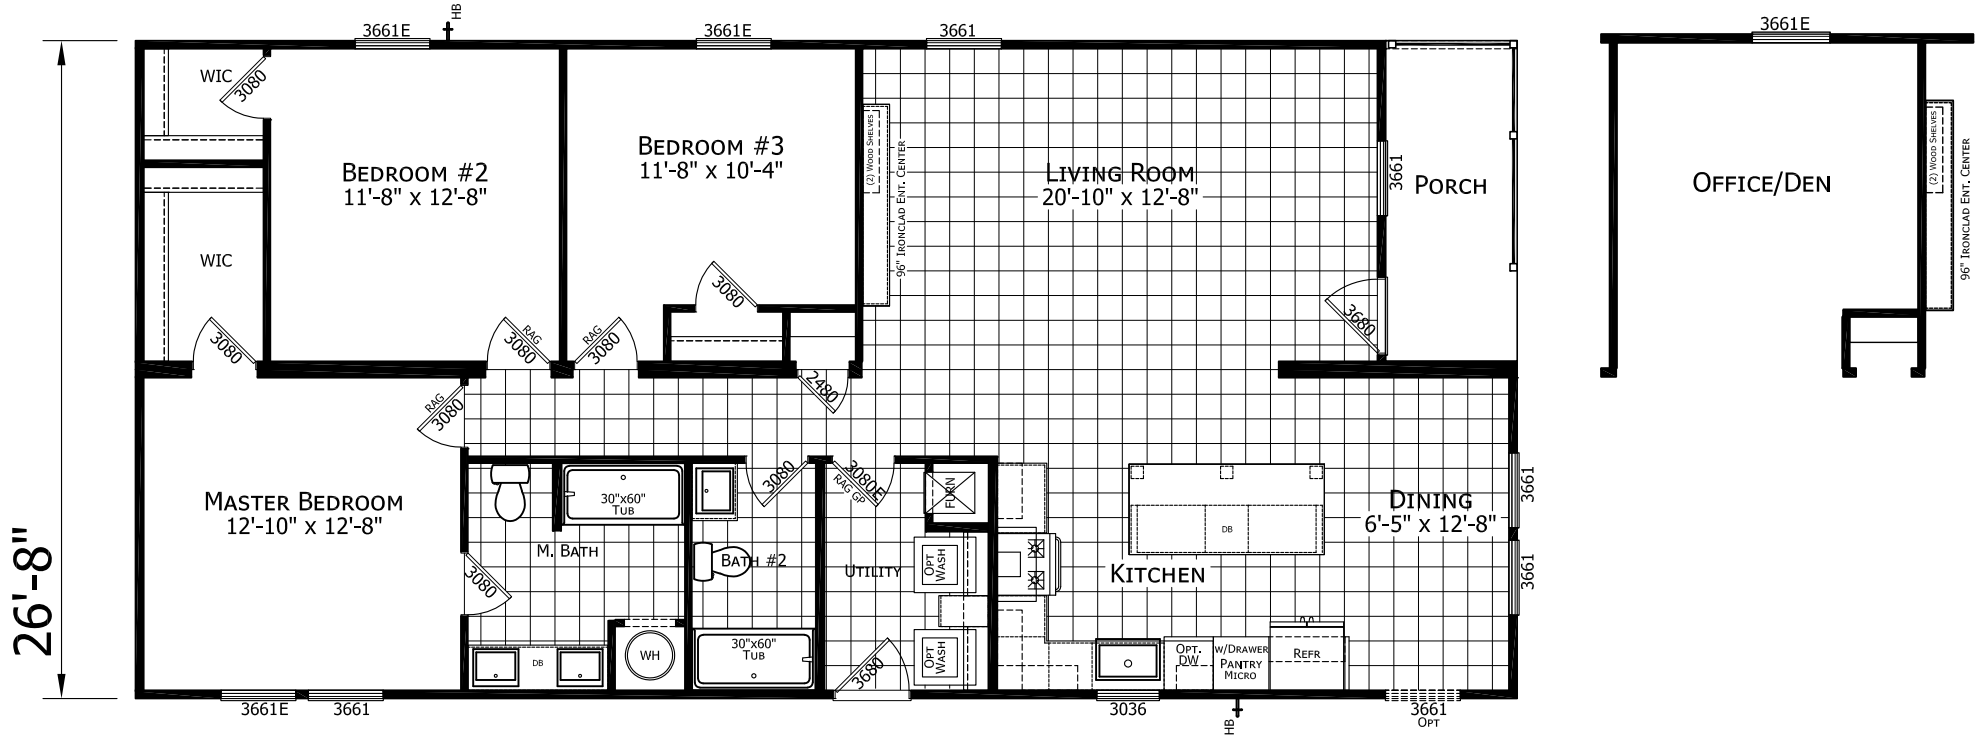

Jordan

Ironclad Series

1,493 SQ. FT. (Approximate) 3 Bedroom, 2 Bath

Last Updated: 11-12-24

FACTORY SELECT HOMES

179 Highway 601 South
Lugoff, SC 29078

SelectMobileHomes.com | 1-800-706-1701

IMPORTANT: Alta Cima Corp reserves the right to modify, cancel or substitute products or features of this event at any time without prior notice or obligation. Pictures and other promotional materials are representative and may depict or contain floor plans, square footages, elevations, options, upgrades, extra design features, decorations, floor coverings, specialty light fixtures, custom paint and wall coverings, window treatments, landscaping, sound and alarm systems, furnishings, appliances, and other designer/decorator features and amenities that are not included as part of the home and/or may not be available at all locations. Home, pricing and community information is subject to change, and homes to prior sale, at any time without notice or obligation. ©2020 Alta Cima Corp. All rights reserved.