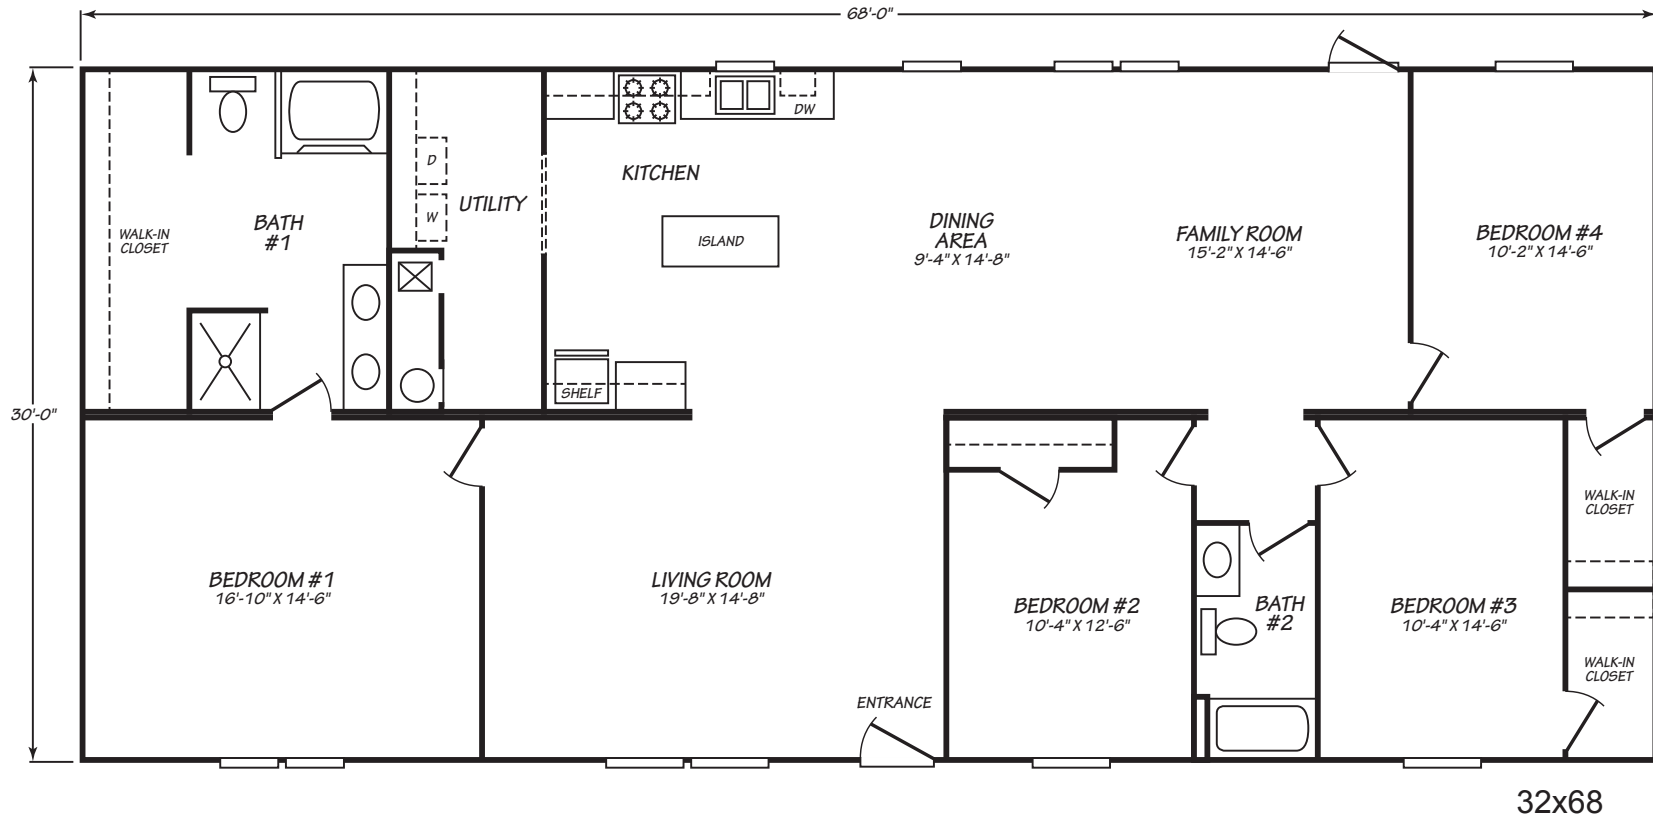

# Lorena

Phoenix Series

2,040 SQ. FT. (Approximate) 4 Bedroom, 2 Bath

Last Updated: 9-10-24

**FACTORY SELECT HOMES**

179 Highway 601 South  
Lugoff, SC 29078

**FactorySelectHomeCenter.com | 1-800-965-6842**