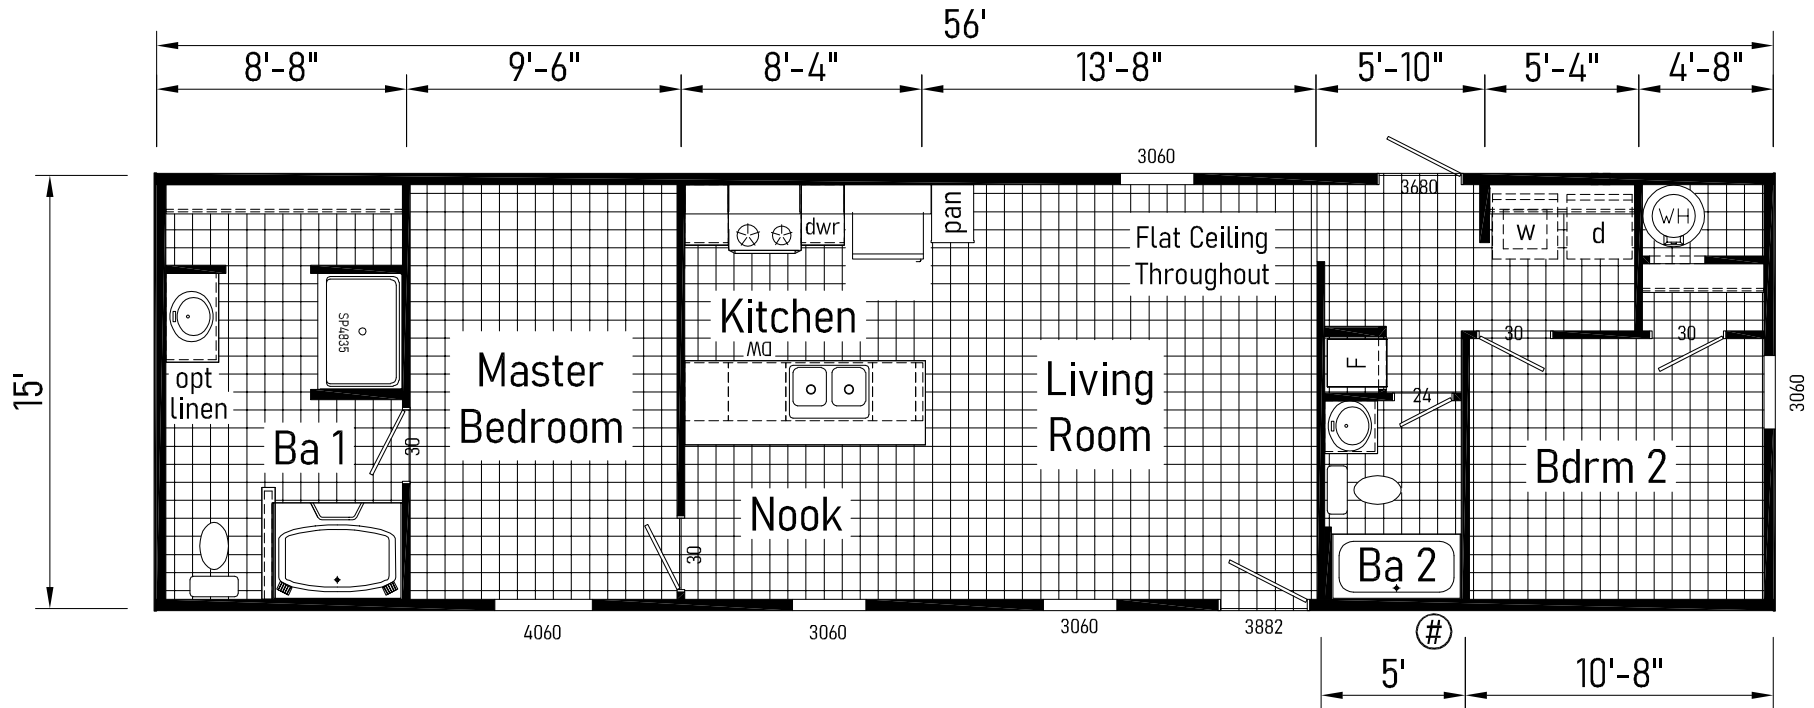

Lowell

Phoenix Series

840 SQ. FT. (Approximate) 2 Bedroom, 2 Bath

Last Updated: 9-10-24

FACTORY SELECT HOMES
179 Highway 601 South
Lugoff, SC 29078

FactorySelectHomeCenter.com | 1-800-965-6842

IMPORTANT: Alta Cima Corp reserves the right to modify, cancel or substitute products or features of this event at any time without prior notice or obligation. Pictures and other promotional materials are representative and may depict or contain floor plans, square footages, elevations, options, upgrades, extra design features, decorations, floor coverings, specialty light fixtures, custom paint and wall coverings, window treatments, landscaping, sound and alarm systems, furnishings, appliances, and other designer/decorator features and amenities that are not included as part of the home and/or may not be available at all locations. Home, pricing and community information is subject to change, and homes to prior sale, at any time without notice or obligation. ©2020 Alta Cima Corp. All rights reserved.